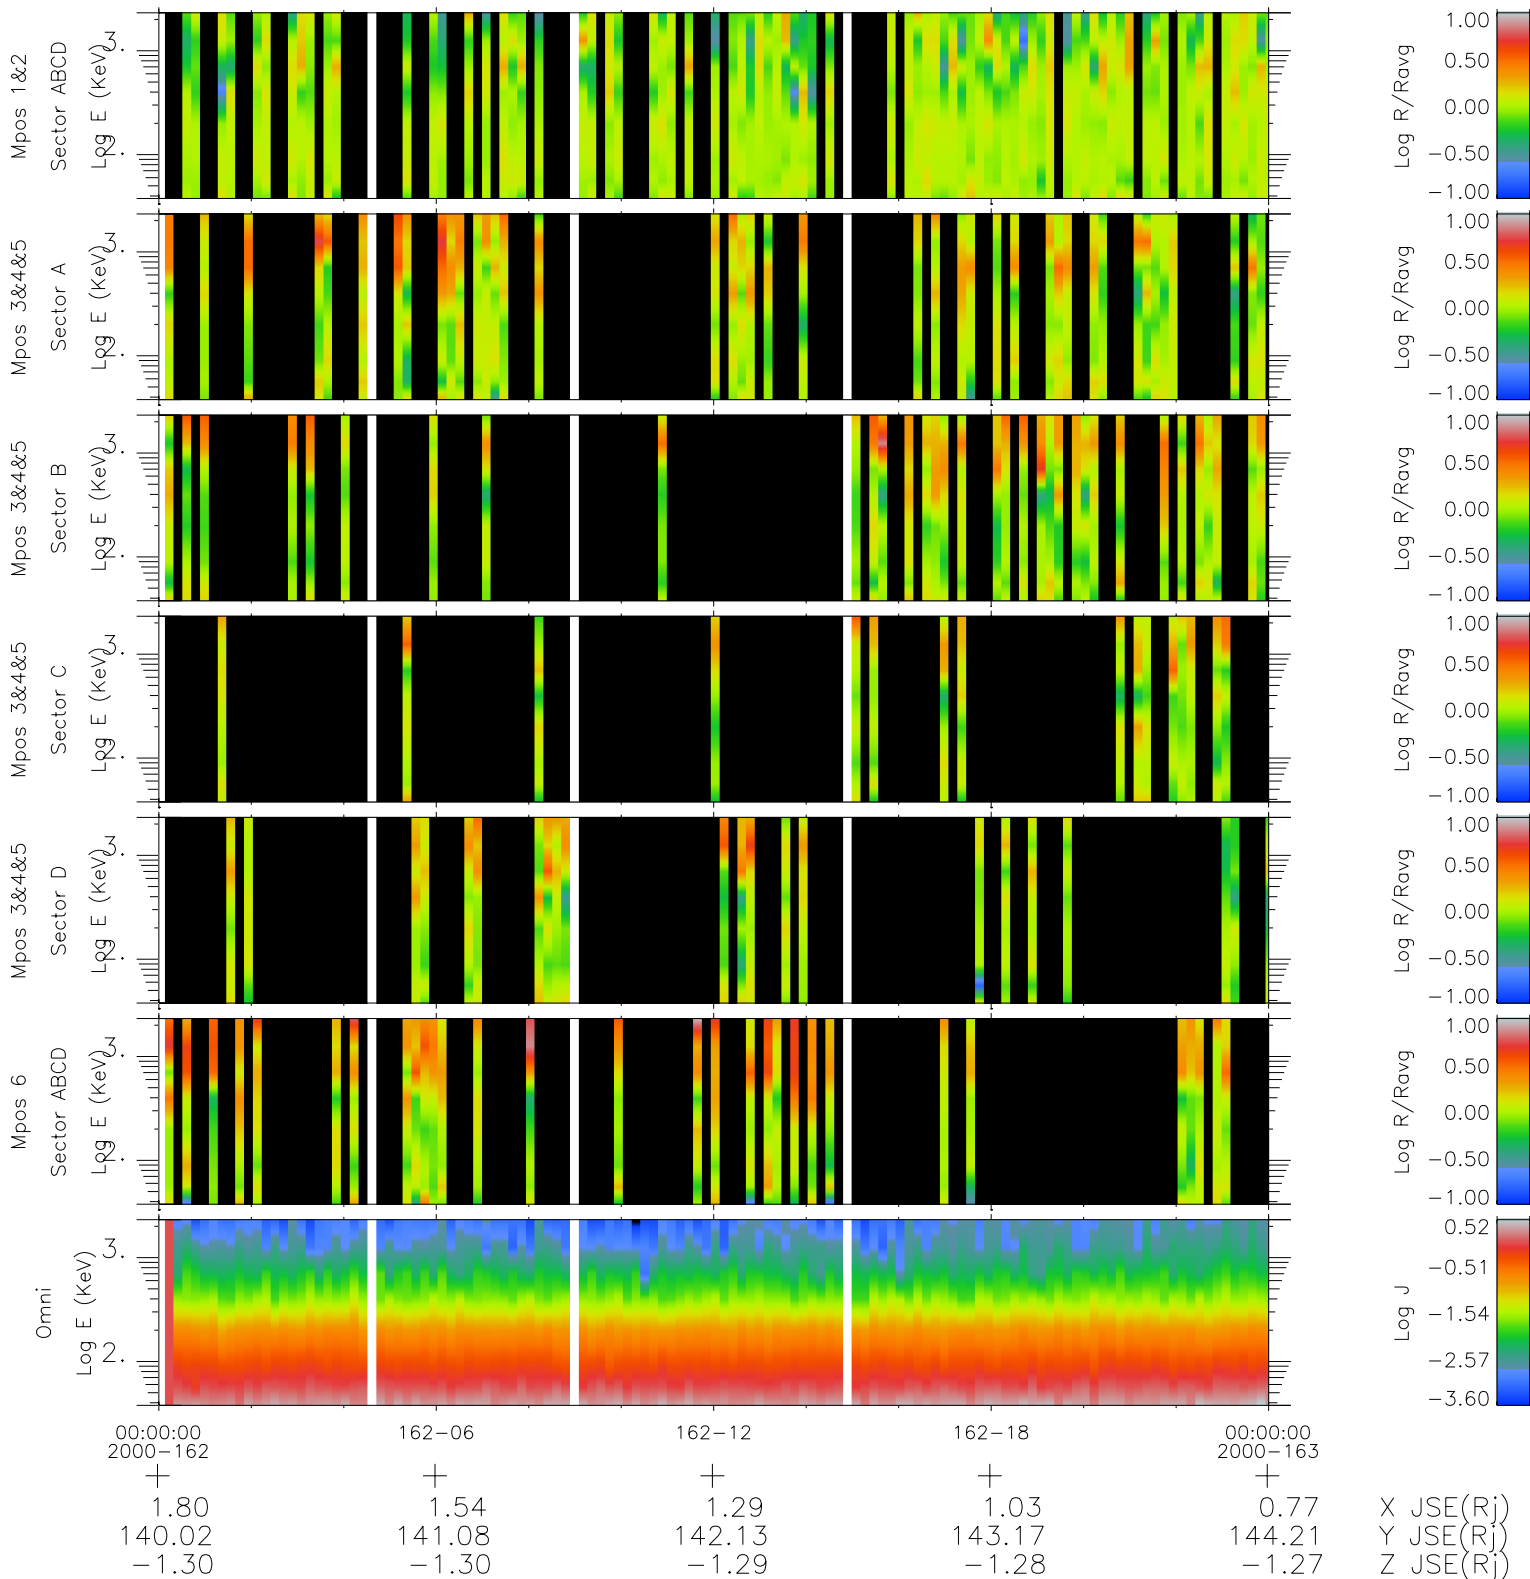

# Galileo EPD Real Time R6 Ions Spectra 00162

Software Version: RTSPEC\_R6 V 1.20  
 Data Production: 10-03-01  
 Plot Production: Mon Sep 17 12:02:10 2001  
 Color File: wondr3  
 Geofactor File: 1.1

- ◇ = Jupiter look direction
- = Corotation look direction