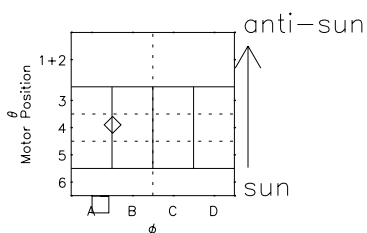

# Galileo EPD Real Time R6 Ions Spectra 00162

Software Version: RTSPEC\_R6 V 1.20  
 Data Production: 10-03-01  
 Plot Production: Mon Sep 17 12:02:10 2001  
 Color File: wondr3  
 Geofactor File: 1.1

- ◇ = Jupiter look direction
- = Corotation look direction