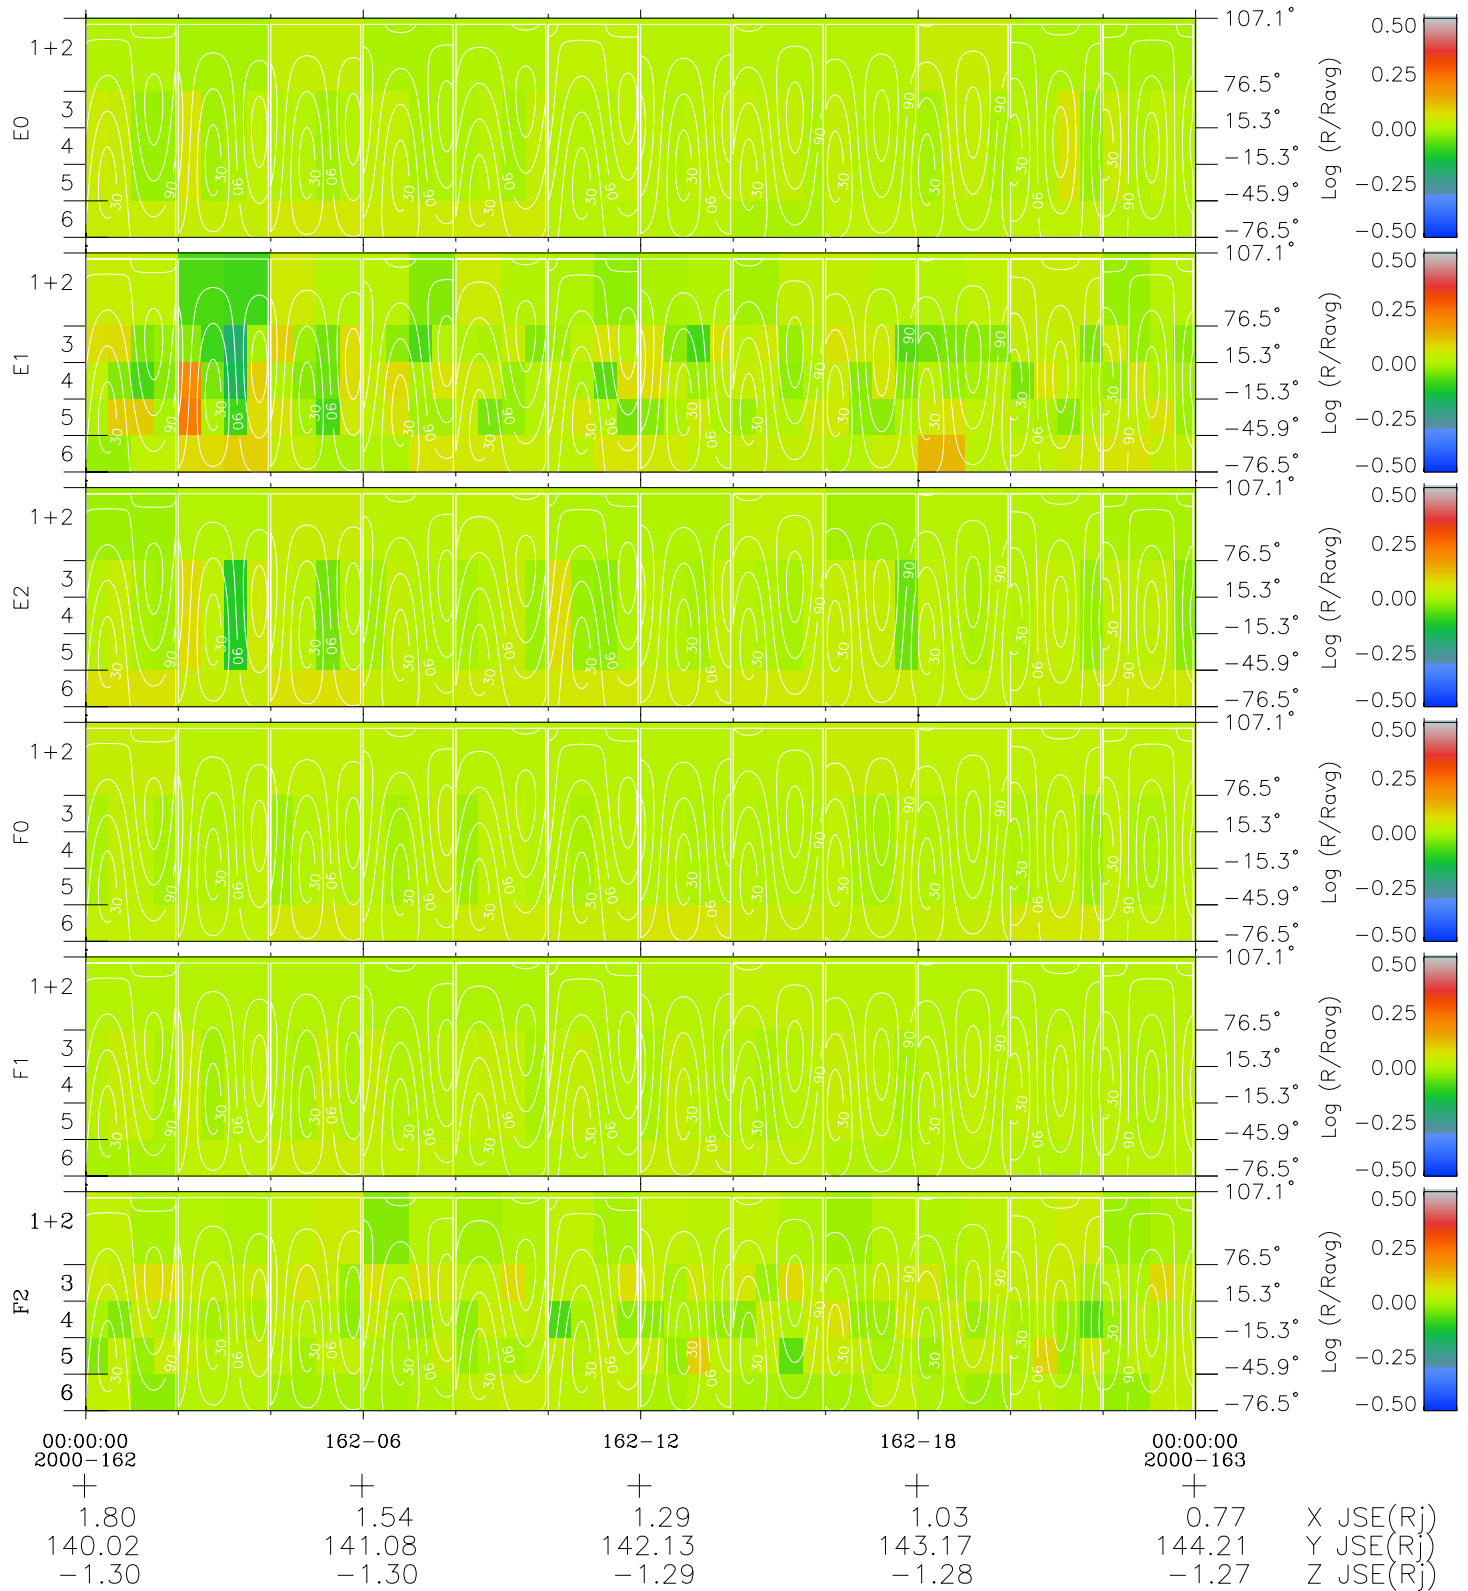

Galileo EPD Real Time All-Sky Anisotropies 00162

Software Version: RTSKY_MEAN V 1.20
 Data Production: 10-03-01
 Plot Production: Mon Sep 17 12:02:35 2001
 Color File: wondr3
 Geofactor File: 1.1

- ◇ = Jupiter look direction
- = Corotation look direction