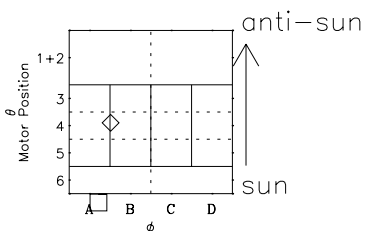

Galileo EPD Real-Time Six-Sector 00162

Software Version: RTLINE_R6 V 1.20
Data Production: 10-03-01
Plot Production: Mon Sep 17 12:04:14 2001

◇ = Jupiter look direction
□ = Corotation look direction