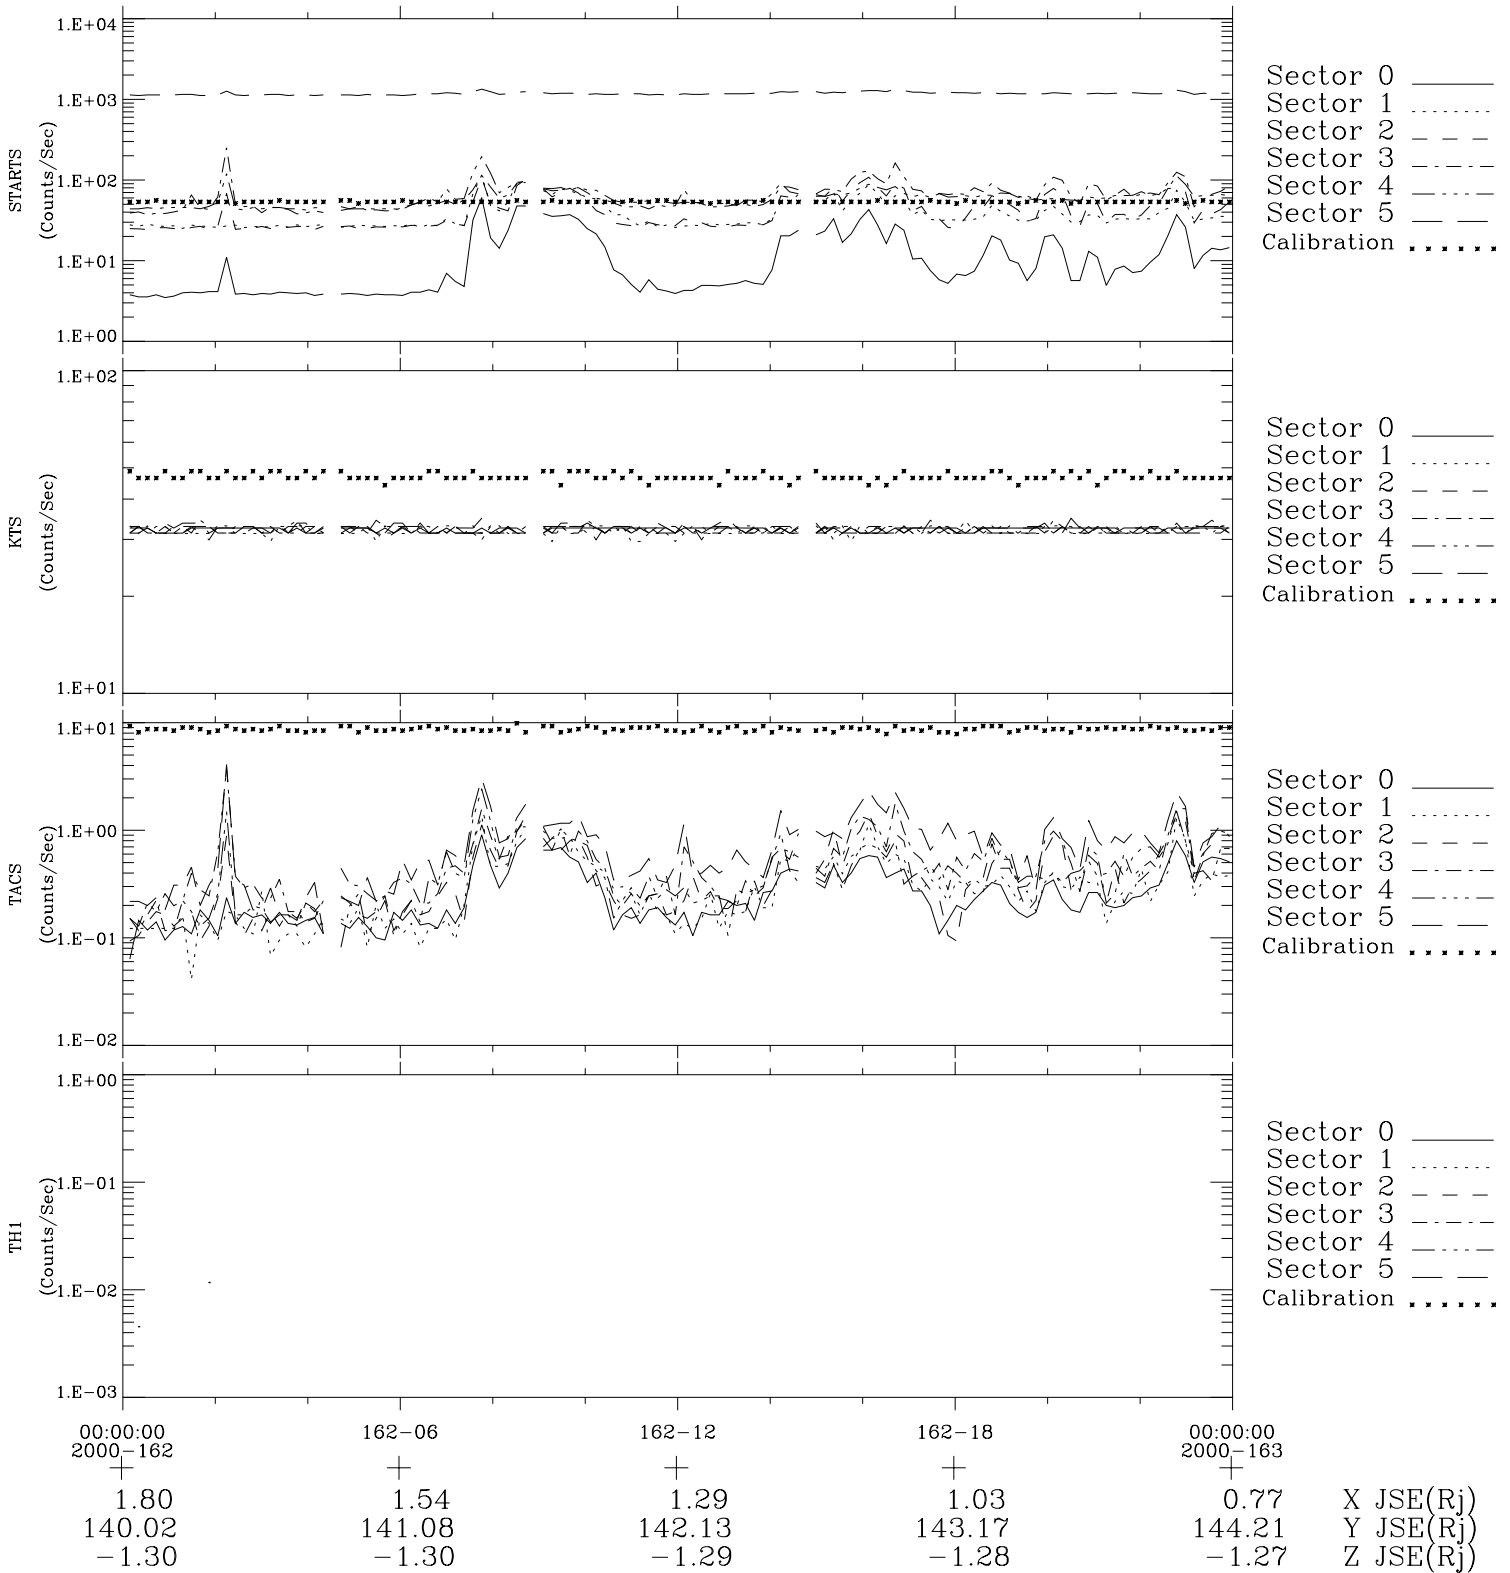

Galileo EPD Real-Time Six-Sector 00162

Software Version: RTLINE_R6 V 1.20
Data Production: 10-03-01
Plot Production: Mon Sep 17 12:04:14 2001

◇ = Jupiter look direction
□ = Corotation look direction