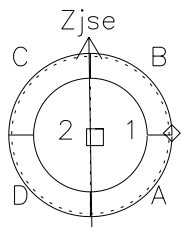

Galileo EPD Real-Time Six-Sector 00162

Software Version: RTLINE_R6 V 1.20
Data Production: 10-03-01
Plot Production: Mon Sep 17 12:04:14 2001

◇ = Jupiter look direction
□ = Corotation look direction