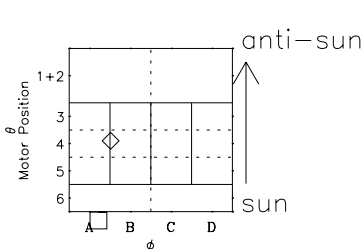

Galileo EPD Real-Time Six-Sector 00162

Software Version: RTLINE_R6 V 1.20
Data Production: 10-03-01
Plot Production: Mon Sep 17 12:04:14 2001

◇ = Jupiter look direction
□ = Corotation look direction