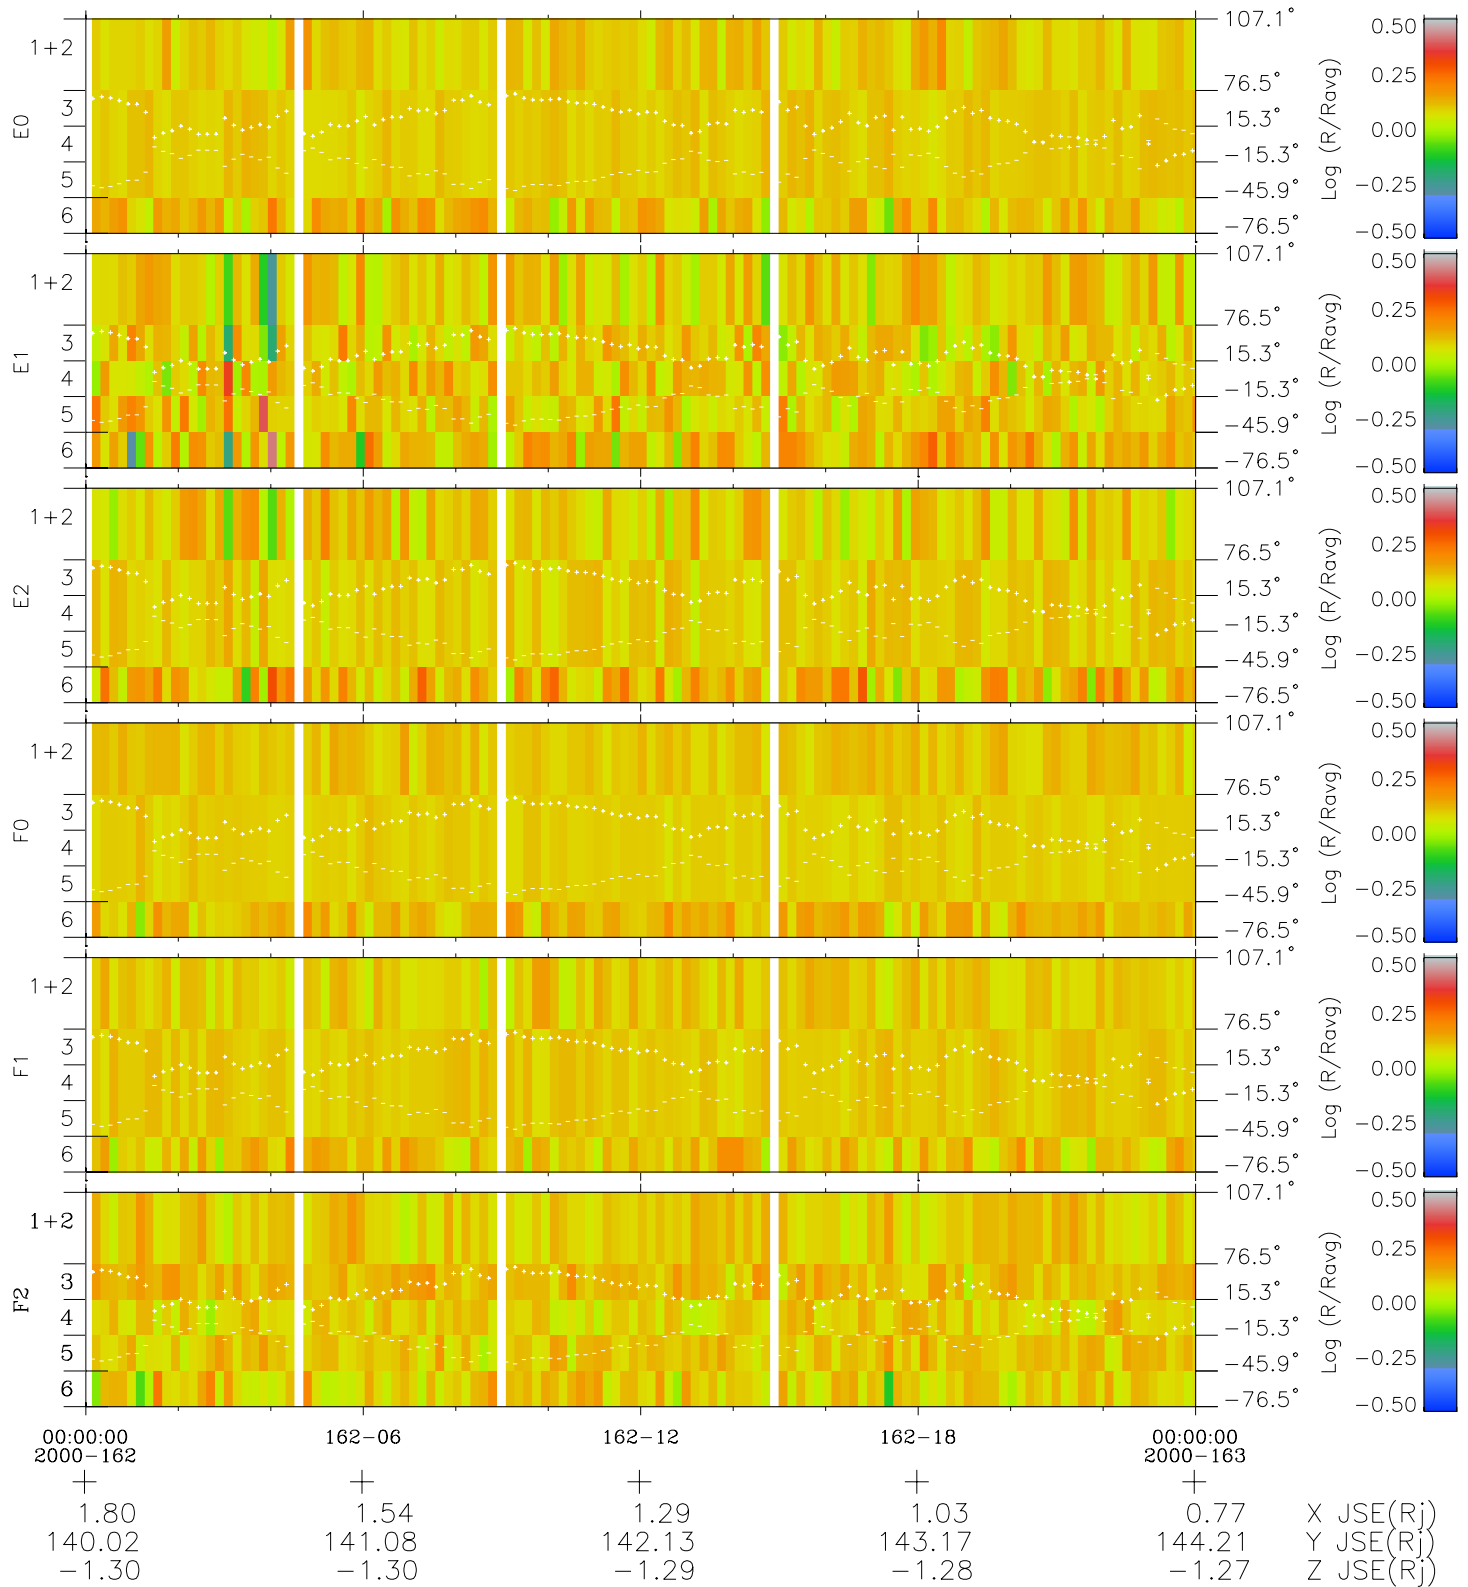

Galileo EPD Real Elevation Anisotropies 00162

Software Version: RTELEV_MEAN V 1.20
 Data Production: 10-03-01
 Plot Production: Mon Sep 17 12:03:12 2001
 Color File: wondr3
 Geofactor File: 1.1

- ◇ = Jupiter look direction
- = Corotation look direction