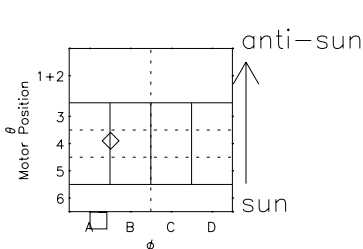

Galileo EPD Real Elevation Anisotropies 00162

Software Version: RTELEV_MEAN V 1.20
 Data Production: 10-03-01
 Plot Production: Mon Sep 17 12:03:12 2001
 Color File: wondr3
 Geofactor File: 1.1

- ◇ = Jupiter look direction
- = Corotation look direction