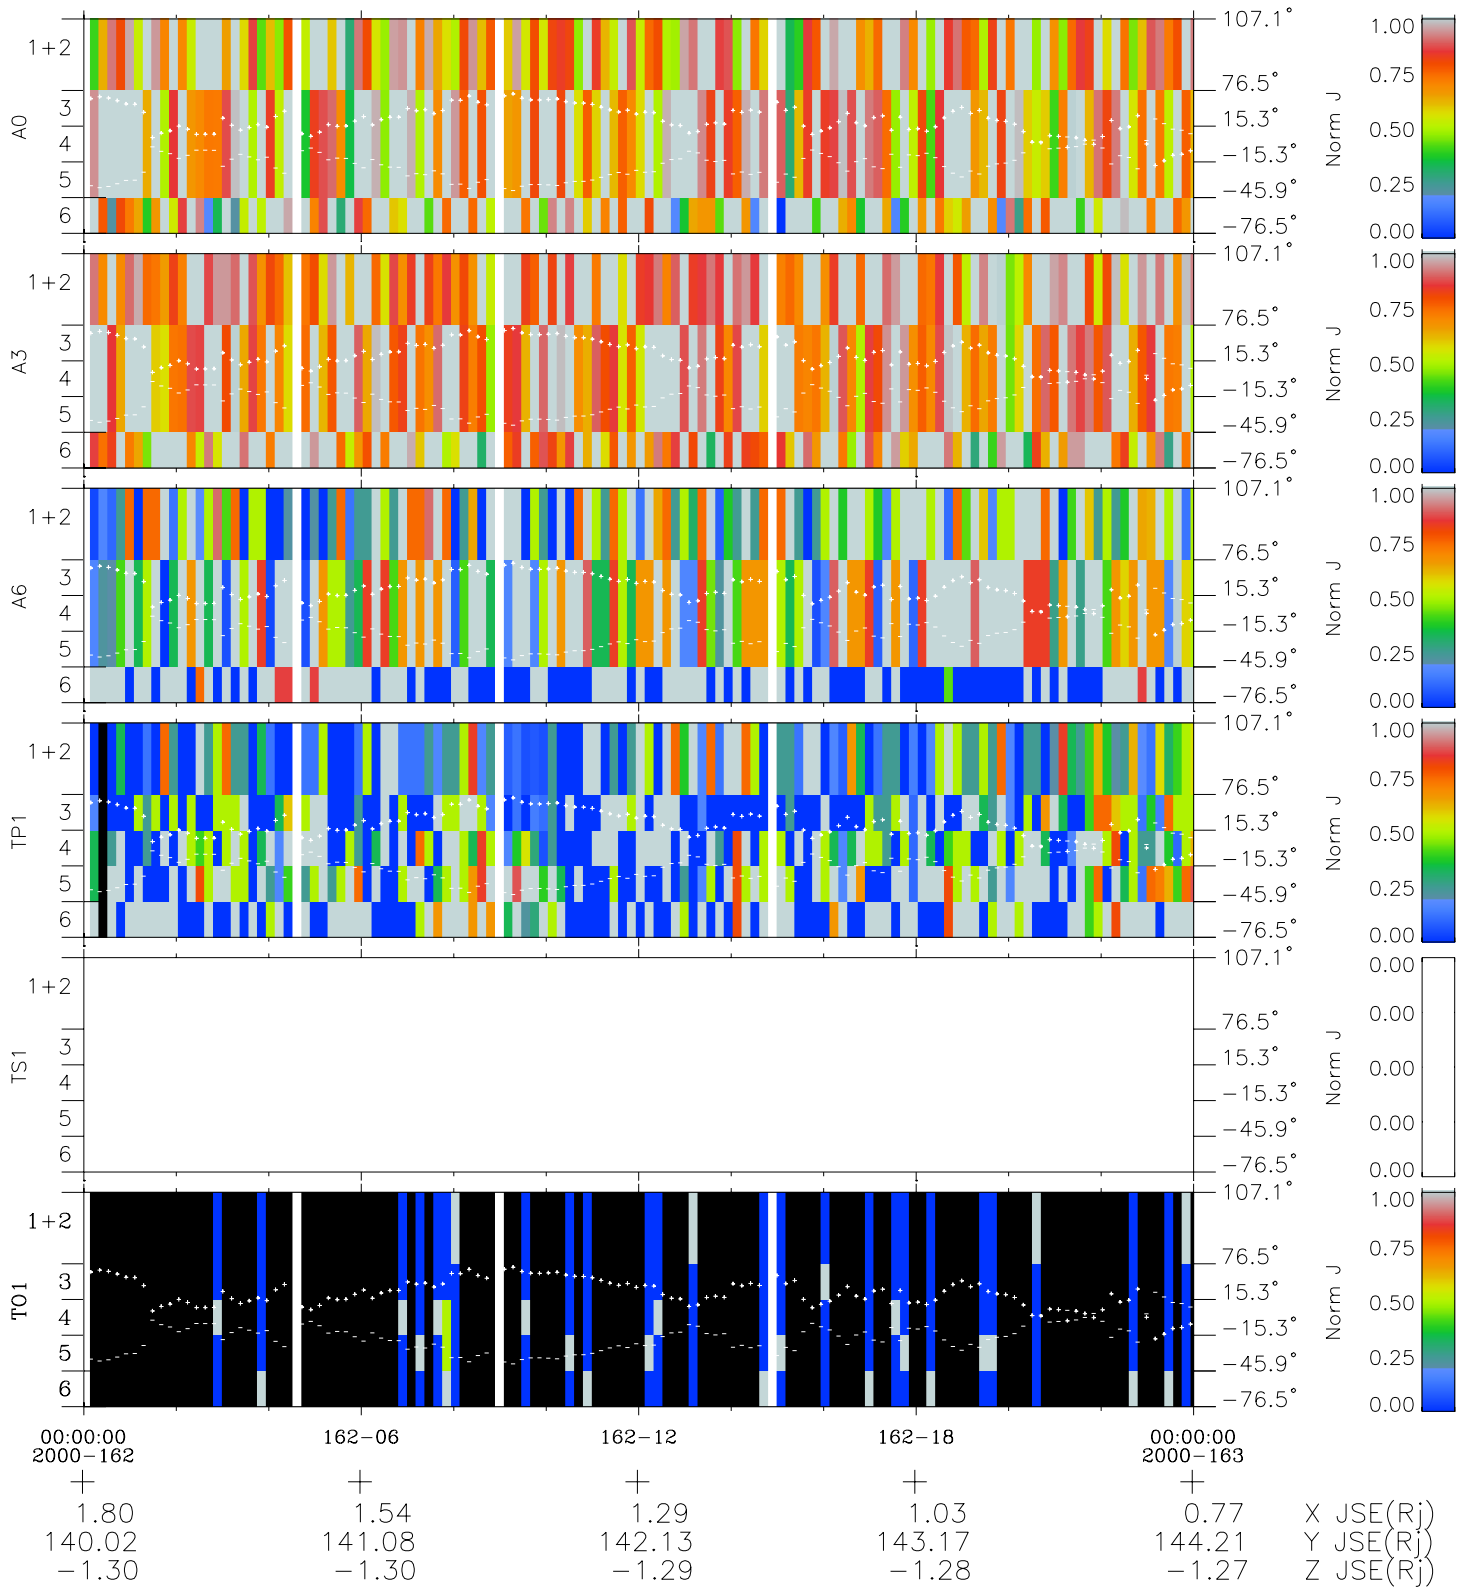

Galileo EPD Real Elevation Anisotropies 00162

Software Version: RTELEV_NORM V 1.20
 Data Production: 10-03-01
 Plot Production: Mon Sep 17 12:03:27 2001
 Color File: wondr3
 Geofactor File: 1.1

- ◇ = Jupiter look direction
- = Corotation look direction