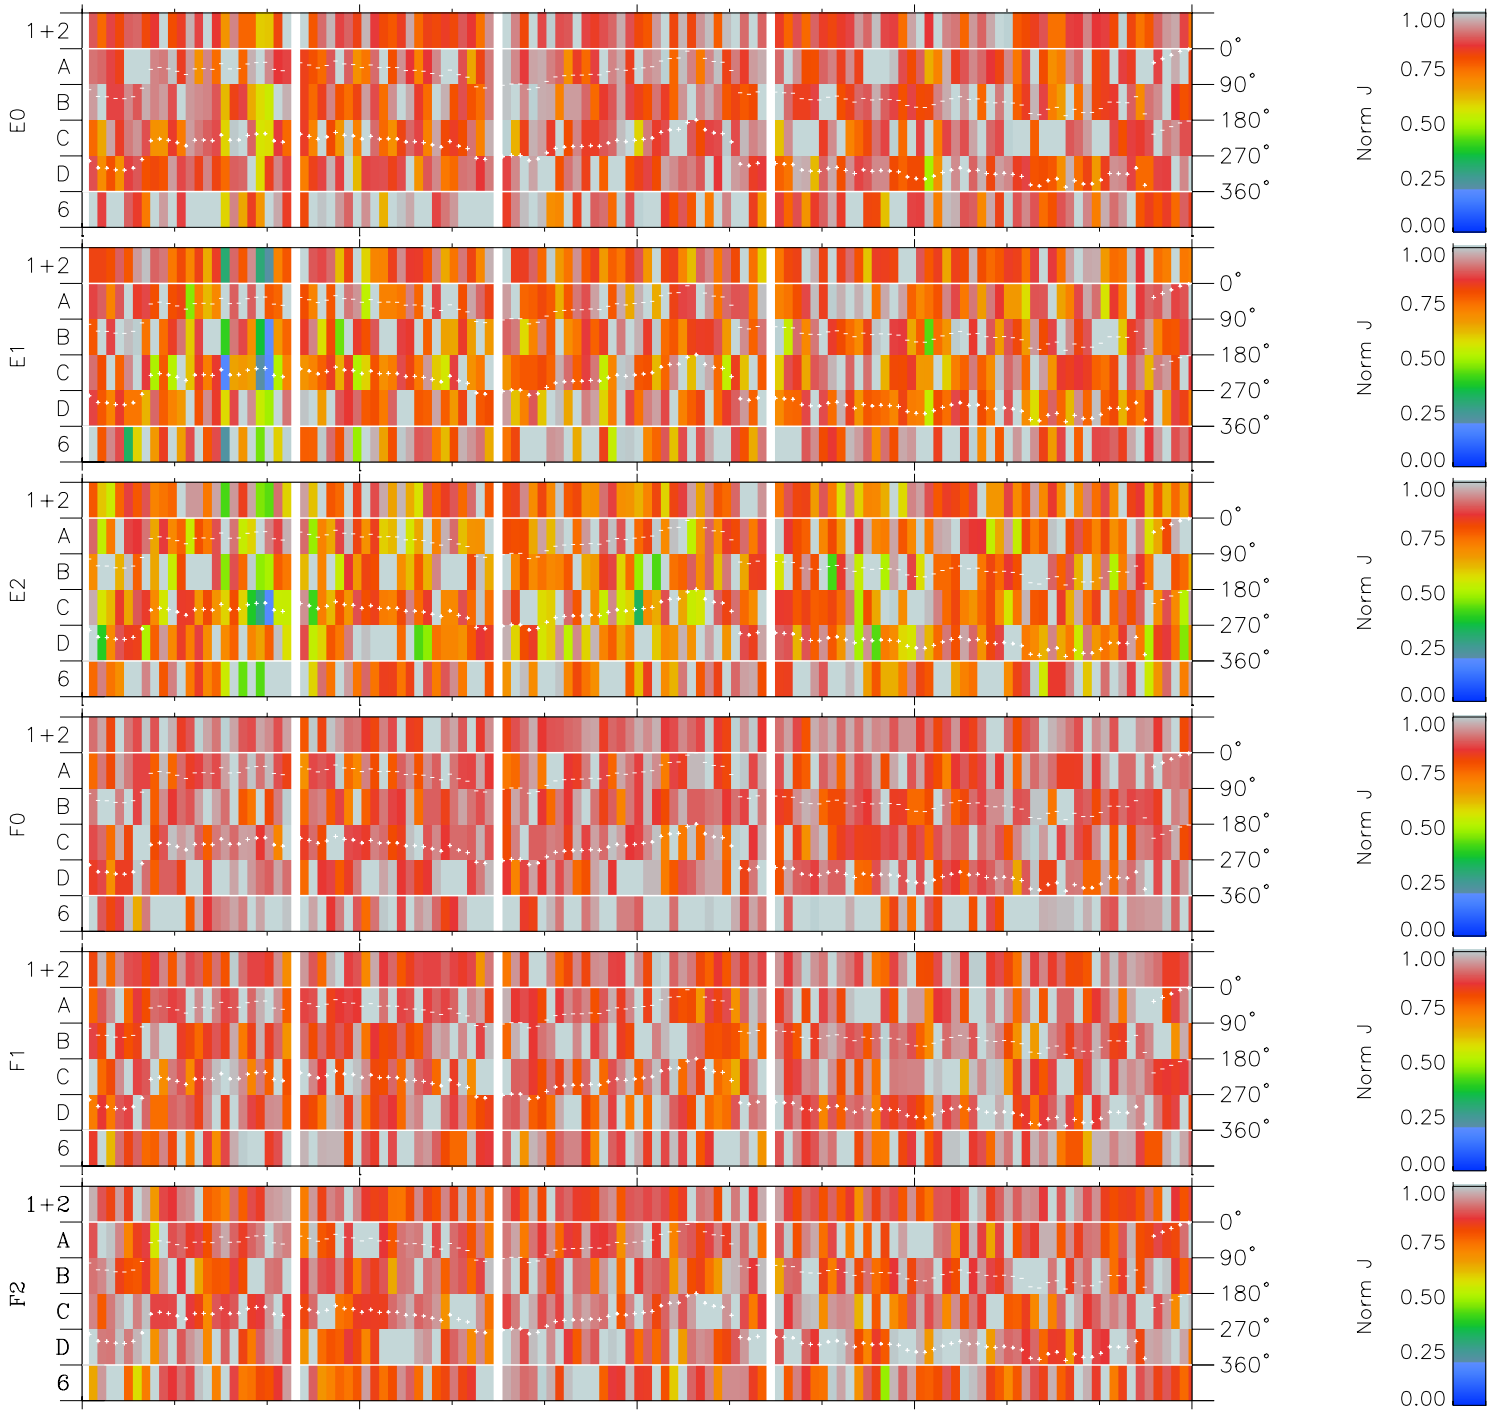

Galileo EPD Real Time Azimuth Anisotropies 00162

Software Version: RTAZIM_NORM V 1.20
 Data Production: 10-03-01
 Plot Production: Mon Sep 17 12:04:02 2001
 Color File: wondr3
 Geofactor File: 1.1

00:00:00 2000-162	162-06	162-12	162-18	00:00:00 2000-163	
+	+	+	+	+	X $JSE(R_j)$
1.80	1.54	1.29	1.03	0.77	Y $JSE(R_j)$
140.02	141.08	142.13	143.17	144.21	Z $JSE(R_j)$
-1.30	-1.30	-1.29	-1.28	-1.27	

- ◇ = Jupiter look direction
- = Corotation look direction