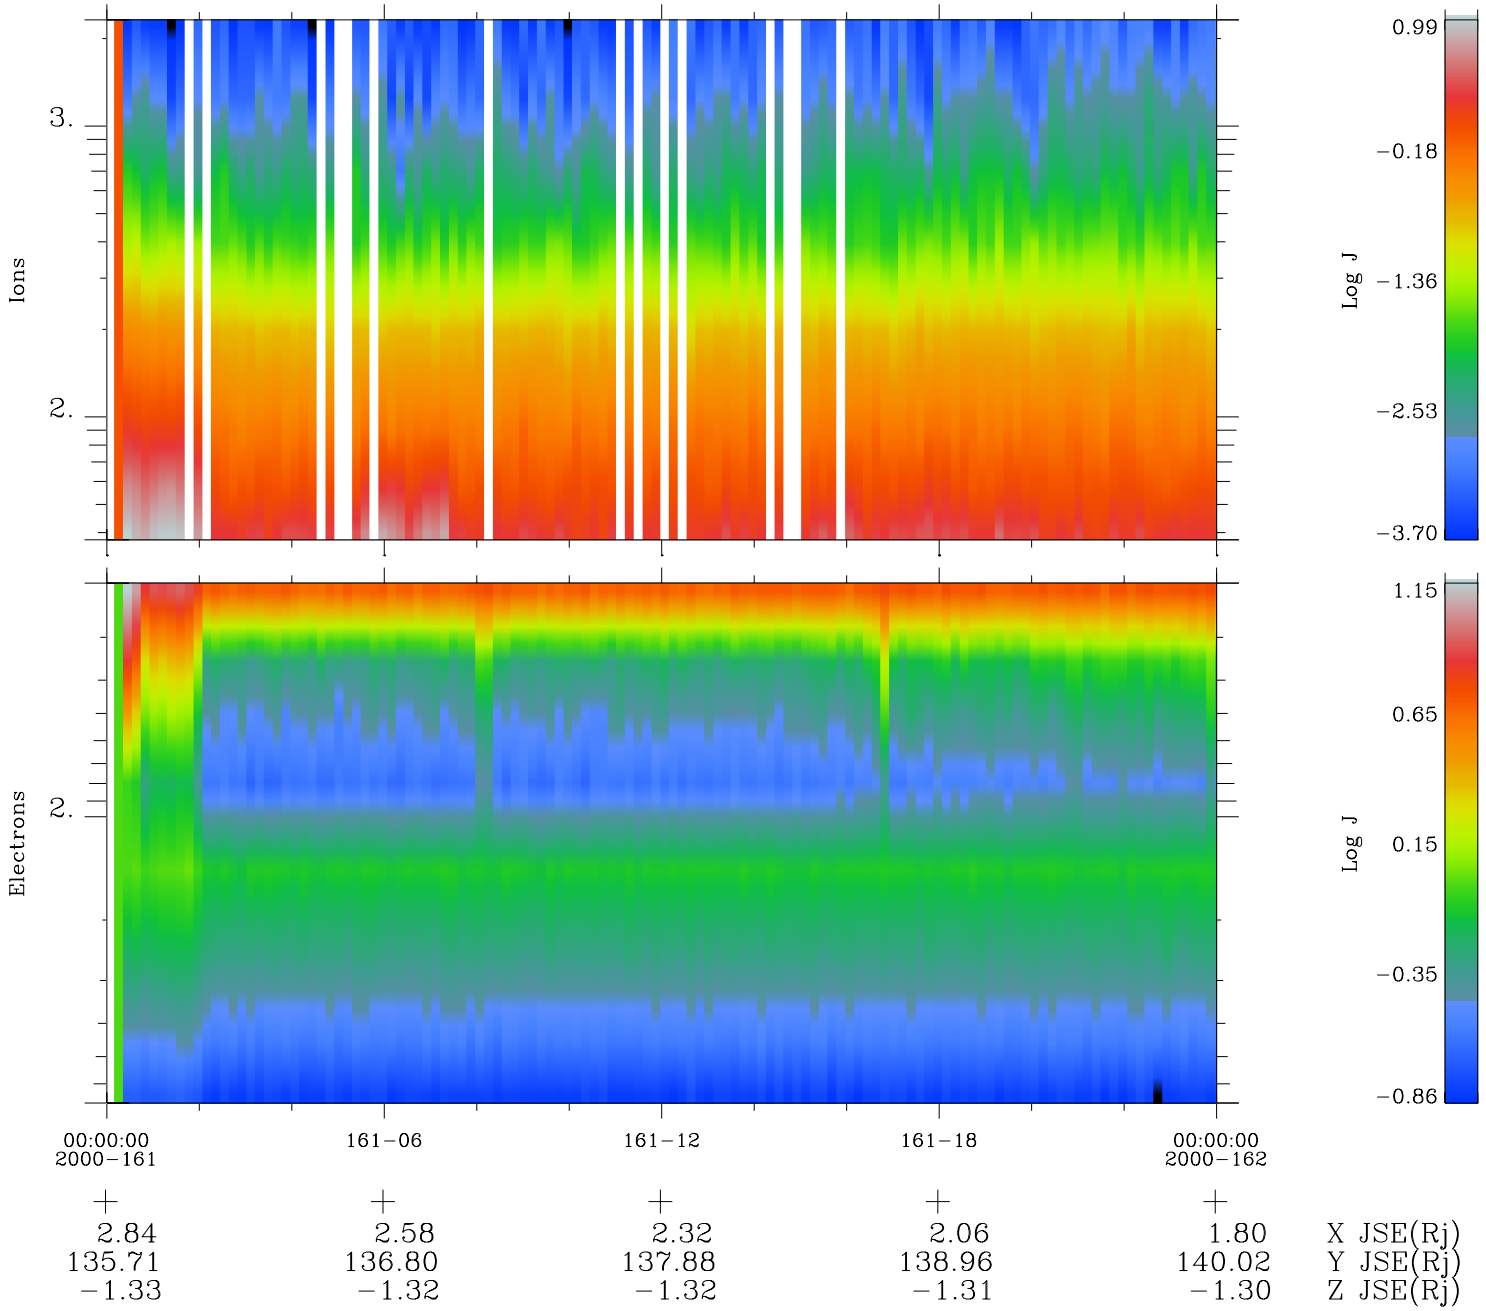

# Galileo EPD Real Time Omni Spectrum 00161

Software Version: RTSPEC\_OMNI V 1.20  
 Data Production: 10-03-01  
 Plot Production: Mon Sep 17 11:54:13 2001  
 Color File: wondr3  
 Geofactor File: 1.1

◇ = Jupiter look direction  
 □ = Corotation look direction