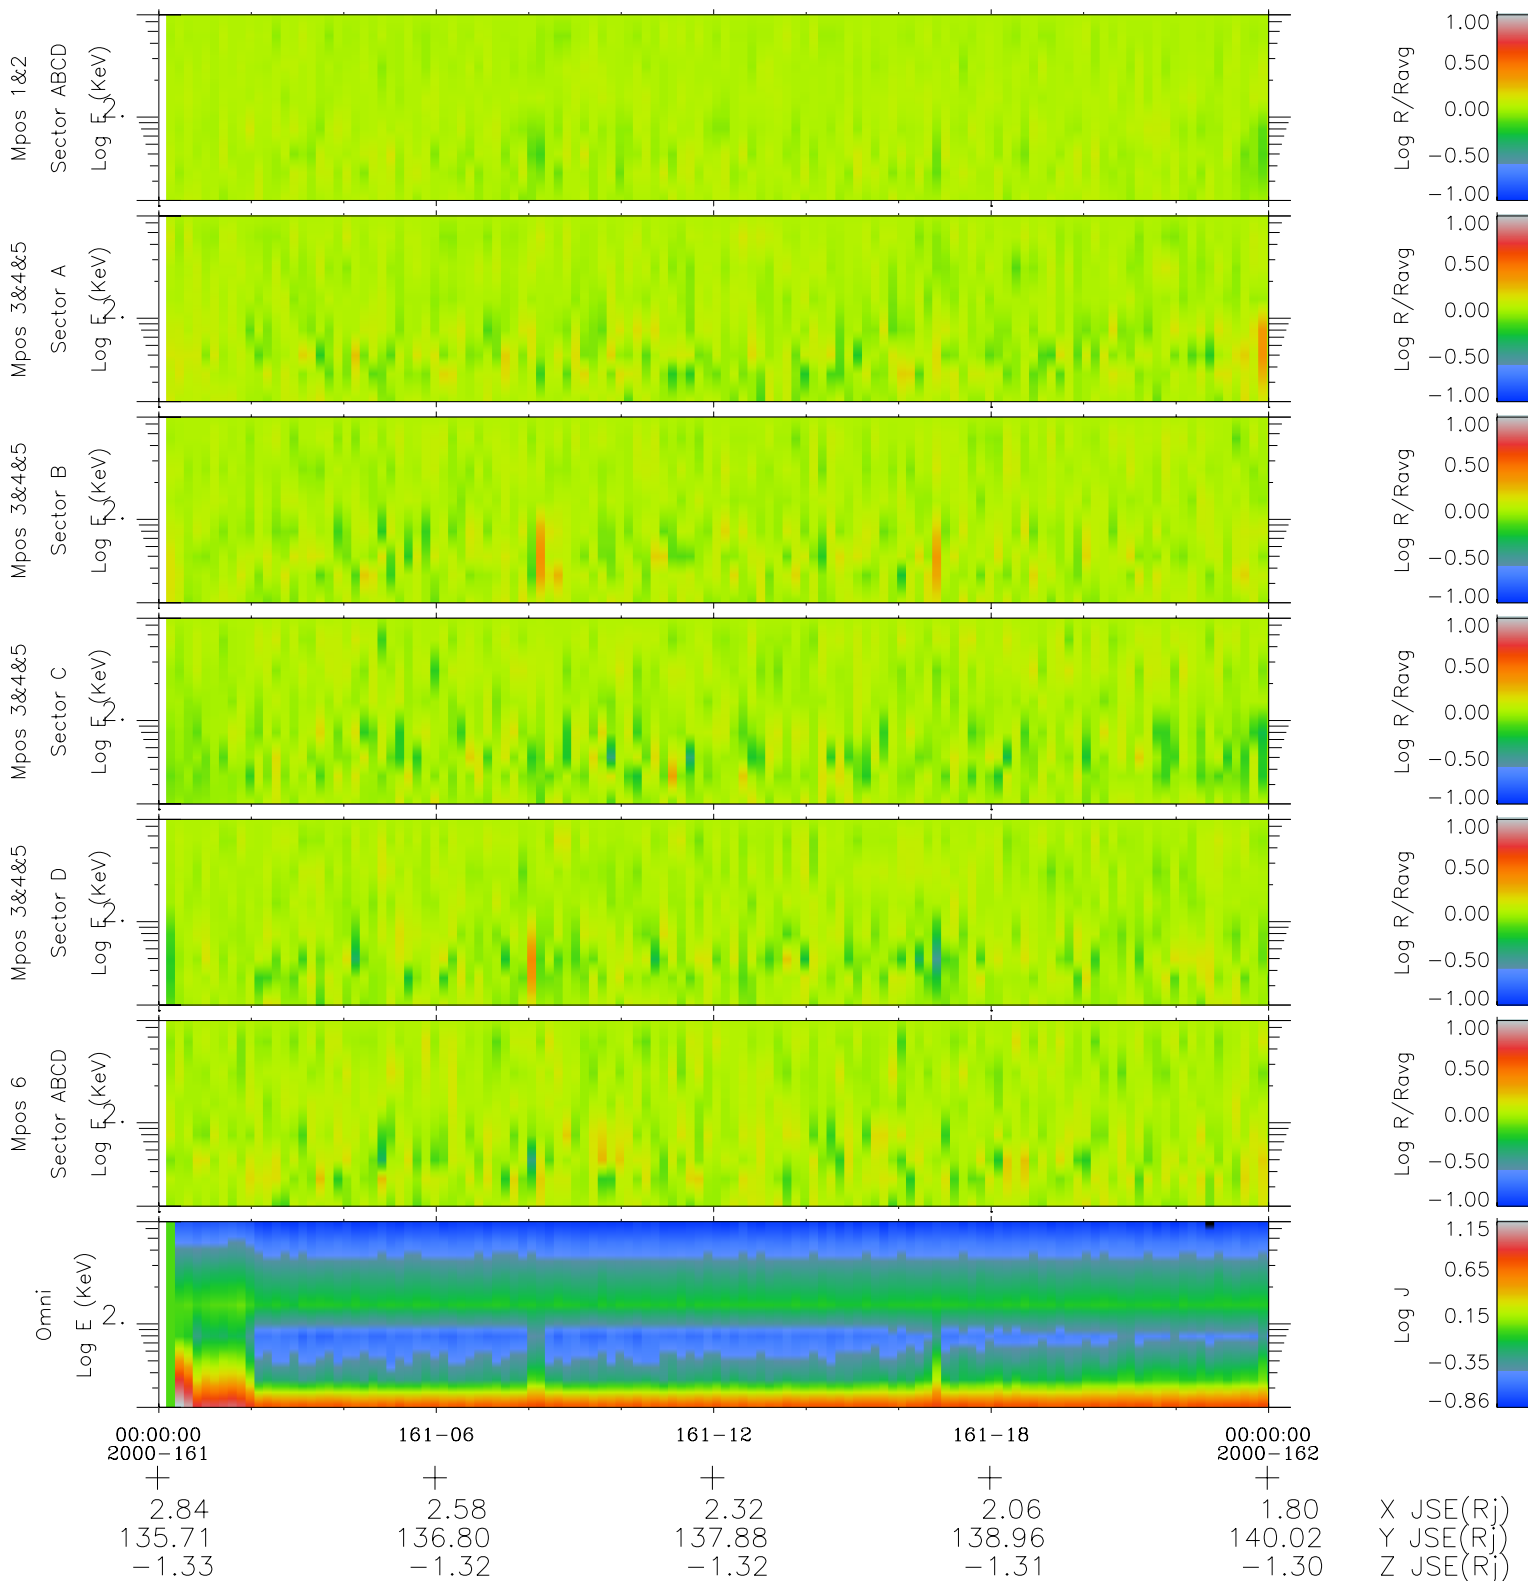

Galileo EPD Real Time R6 Electrons Spectra 00161

Software Version: RTSPEC_R6 V 1.20
 Data Production: 10-03-01
 Plot Production: Mon Sep 17 11:54:07 2001
 Color File: wondr3
 Geofactor File: 1.1

- ◇ = Jupiter look direction
- = Corotation look direction