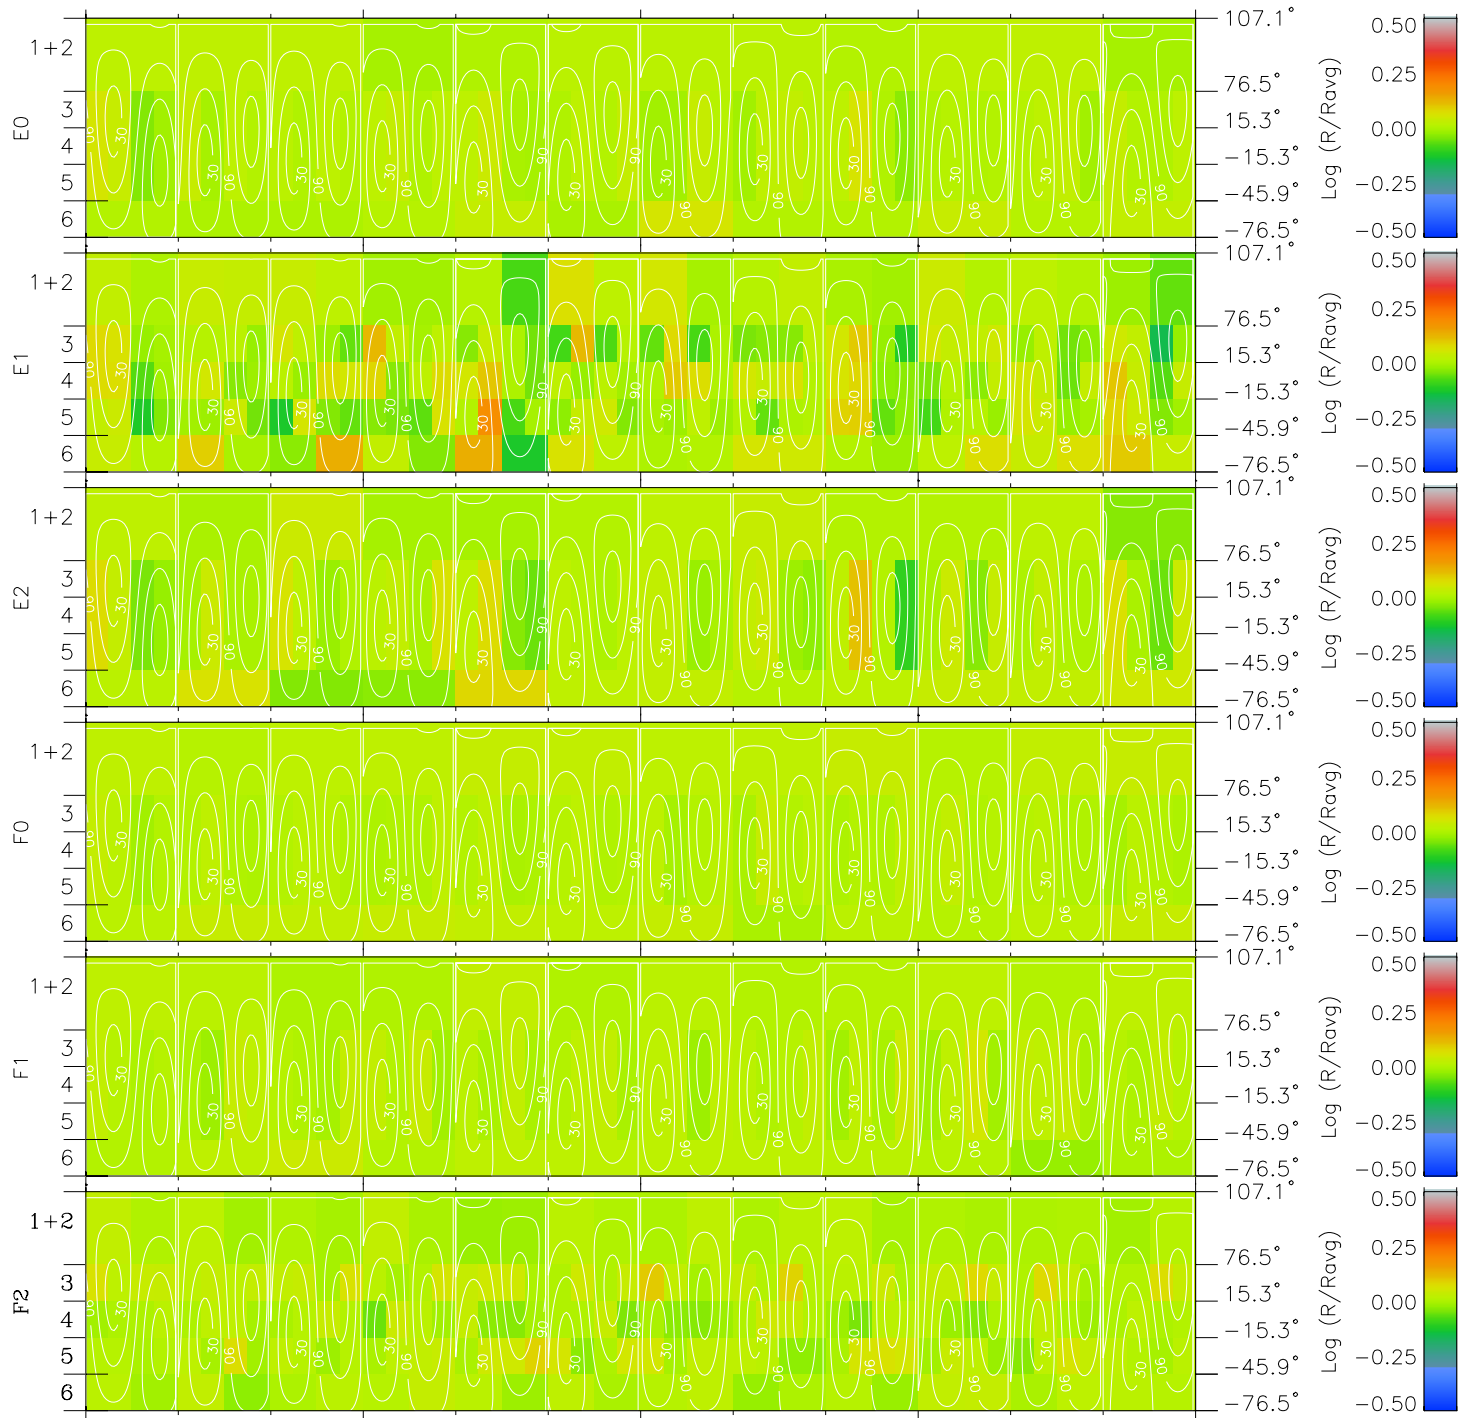

Galileo EPD Real Time All-Sky Anisotropies 00161

Software Version: RTSKY_MEAN V 1.20
 Data Production: 10-03-01
 Plot Production: Mon Sep 17 11:54:27 2001
 Color File: wondr3
 Geofactor File: 1.1

00:00:00 2000-161	161-06	161-12	161-18	00:00:00 2000-162	
+	+	+	+	+	
2.84	2.58	2.32	2.06	1.80	X JSE(R _j)
135.71	136.80	137.88	138.96	140.02	Y JSE(R _j)
-1.33	-1.32	-1.32	-1.31	-1.30	Z JSE(R _j)

- ◇ = Jupiter look direction
- = Corotation look direction