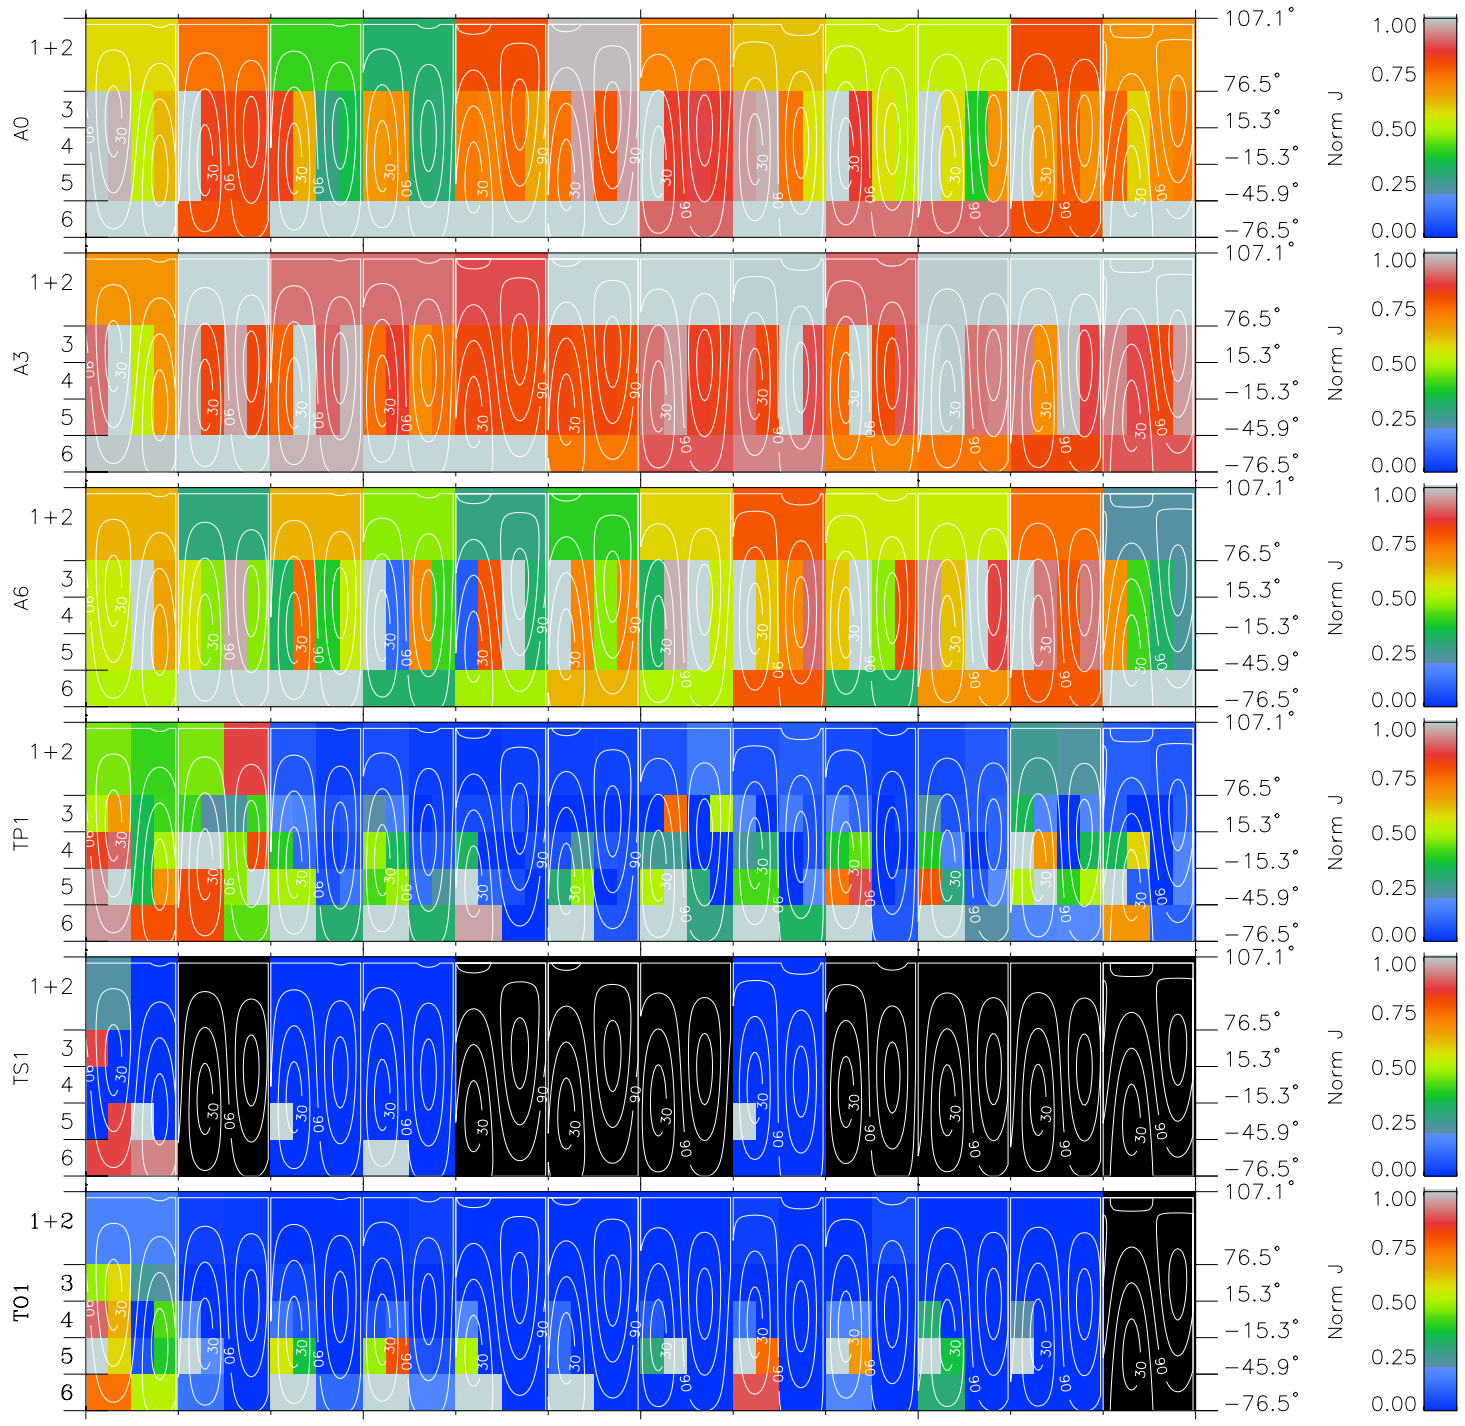

# Galileo EPD Real Time All-Sky Anisotropies 00161

Software Version: RTSKY\_NORM V 1.20  
Data Production: 10-03-01  
Plot Production: Mon Sep 17 11:54:47 2001  
Color File: wondr3  
Geofactor File: 1.1

00:00:00 2000-161	161-06	161-12	161-18	00:00:00 2000-162	
+	+	+	+	+	X JSE(R <sub>j</sub> )
2.84	2.58	2.32	2.06	1.80	Y JSE(R <sub>j</sub> )
135.71	136.80	137.88	138.96	140.02	Z JSE(R <sub>j</sub> )
-1.33	-1.32	-1.32	-1.31	-1.30	

- ◇ = Jupiter look direction
- = Corotation look direction