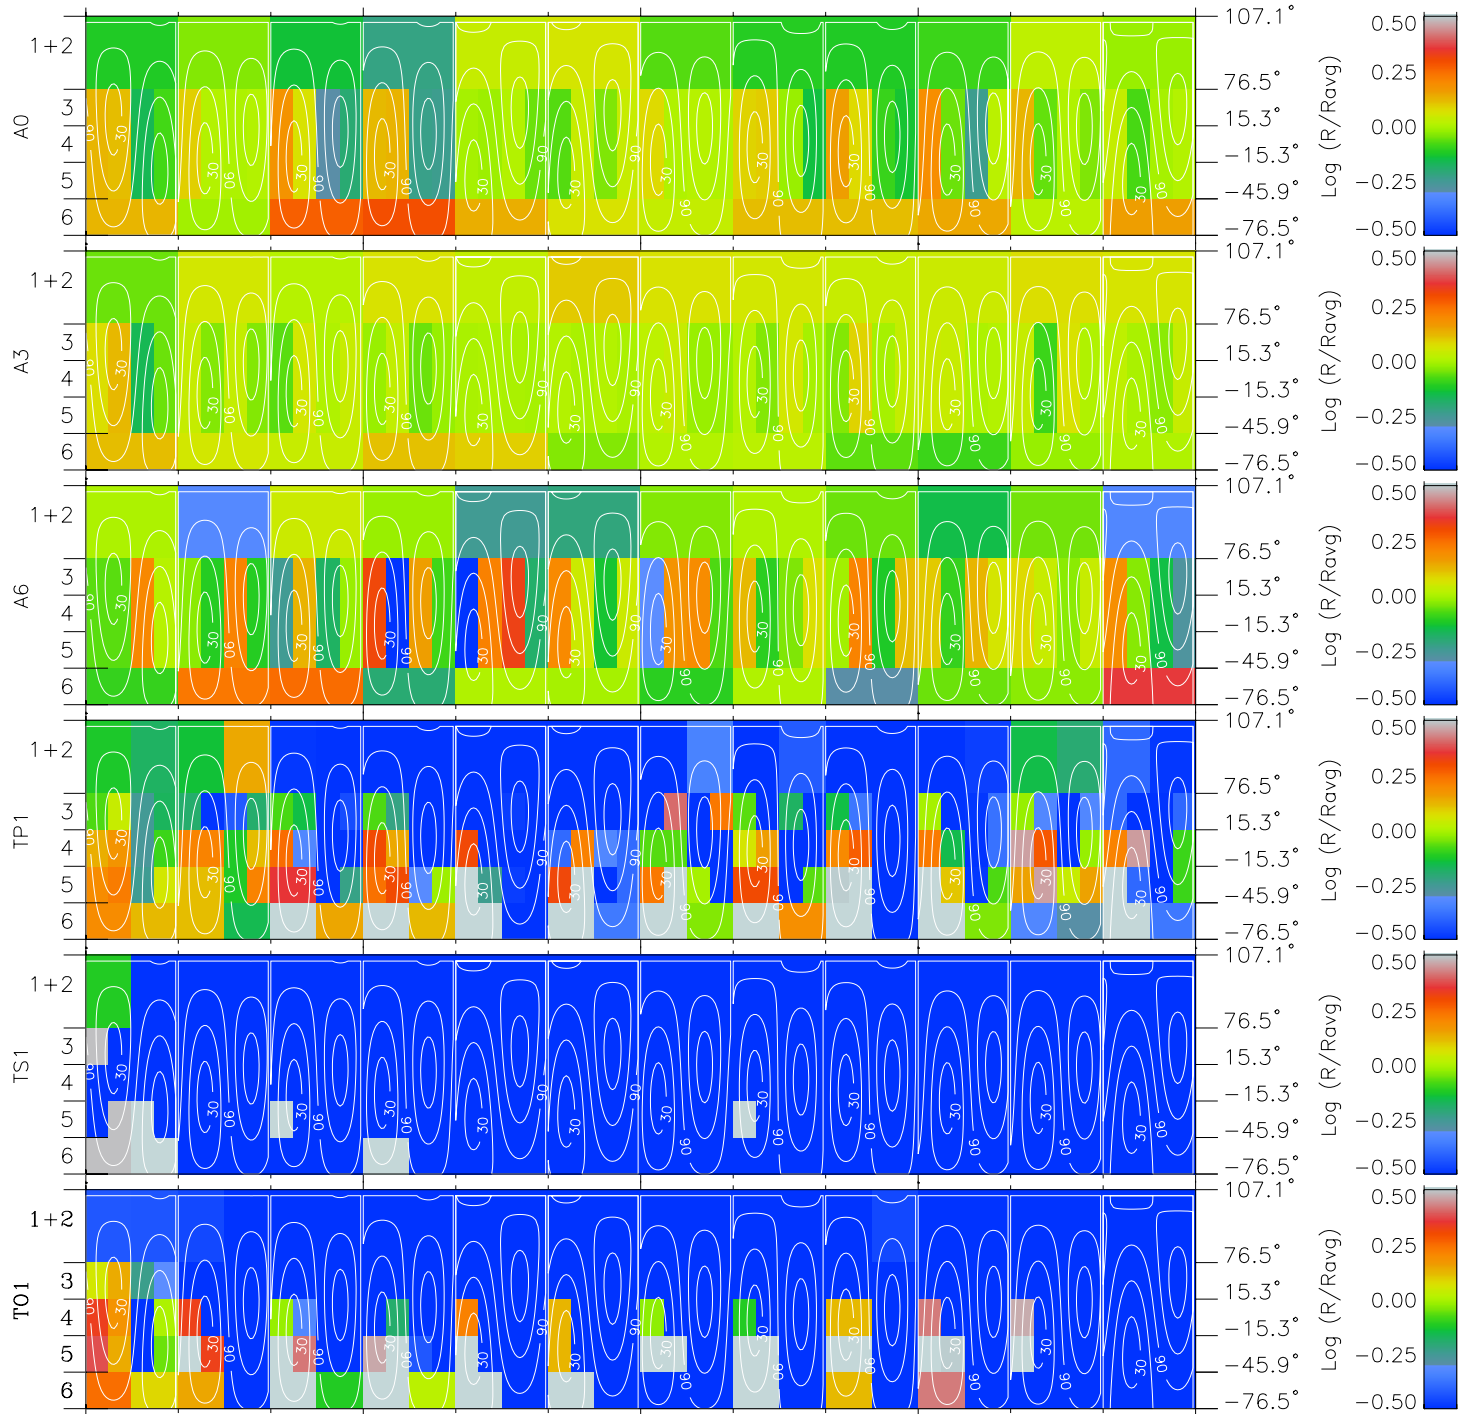

Galileo EPD Real Time All-Sky Anisotropies 00161

Software Version: RTSKY_MEAN V 1.20
 Data Production: 10-03-01
 Plot Production: Mon Sep 17 11:54:20 2001
 Color File: wondr3
 Geofactor File: 1.1

00:00:00 2000-161	161-06	161-12	161-18	00:00:00 2000-162	
+	+	+	+	+	X JSE(R _j)
2.84	2.58	2.32	2.06	1.80	Y JSE(R _j)
135.71	136.80	137.88	138.96	140.02	Z JSE(R _j)
-1.33	-1.32	-1.32	-1.31	-1.30	

- ◇ = Jupiter look direction
- = Corotation look direction