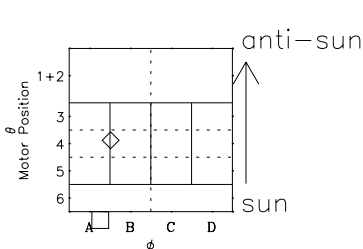

Galileo EPD Real-Time Six-Sector 00161

Software Version: RTLINE_R6 V 1.20
Data Production: 10-03-01
Plot Production: Mon Sep 17 11:56:15 2001

◇ = Jupiter look direction
□ = Corotation look direction