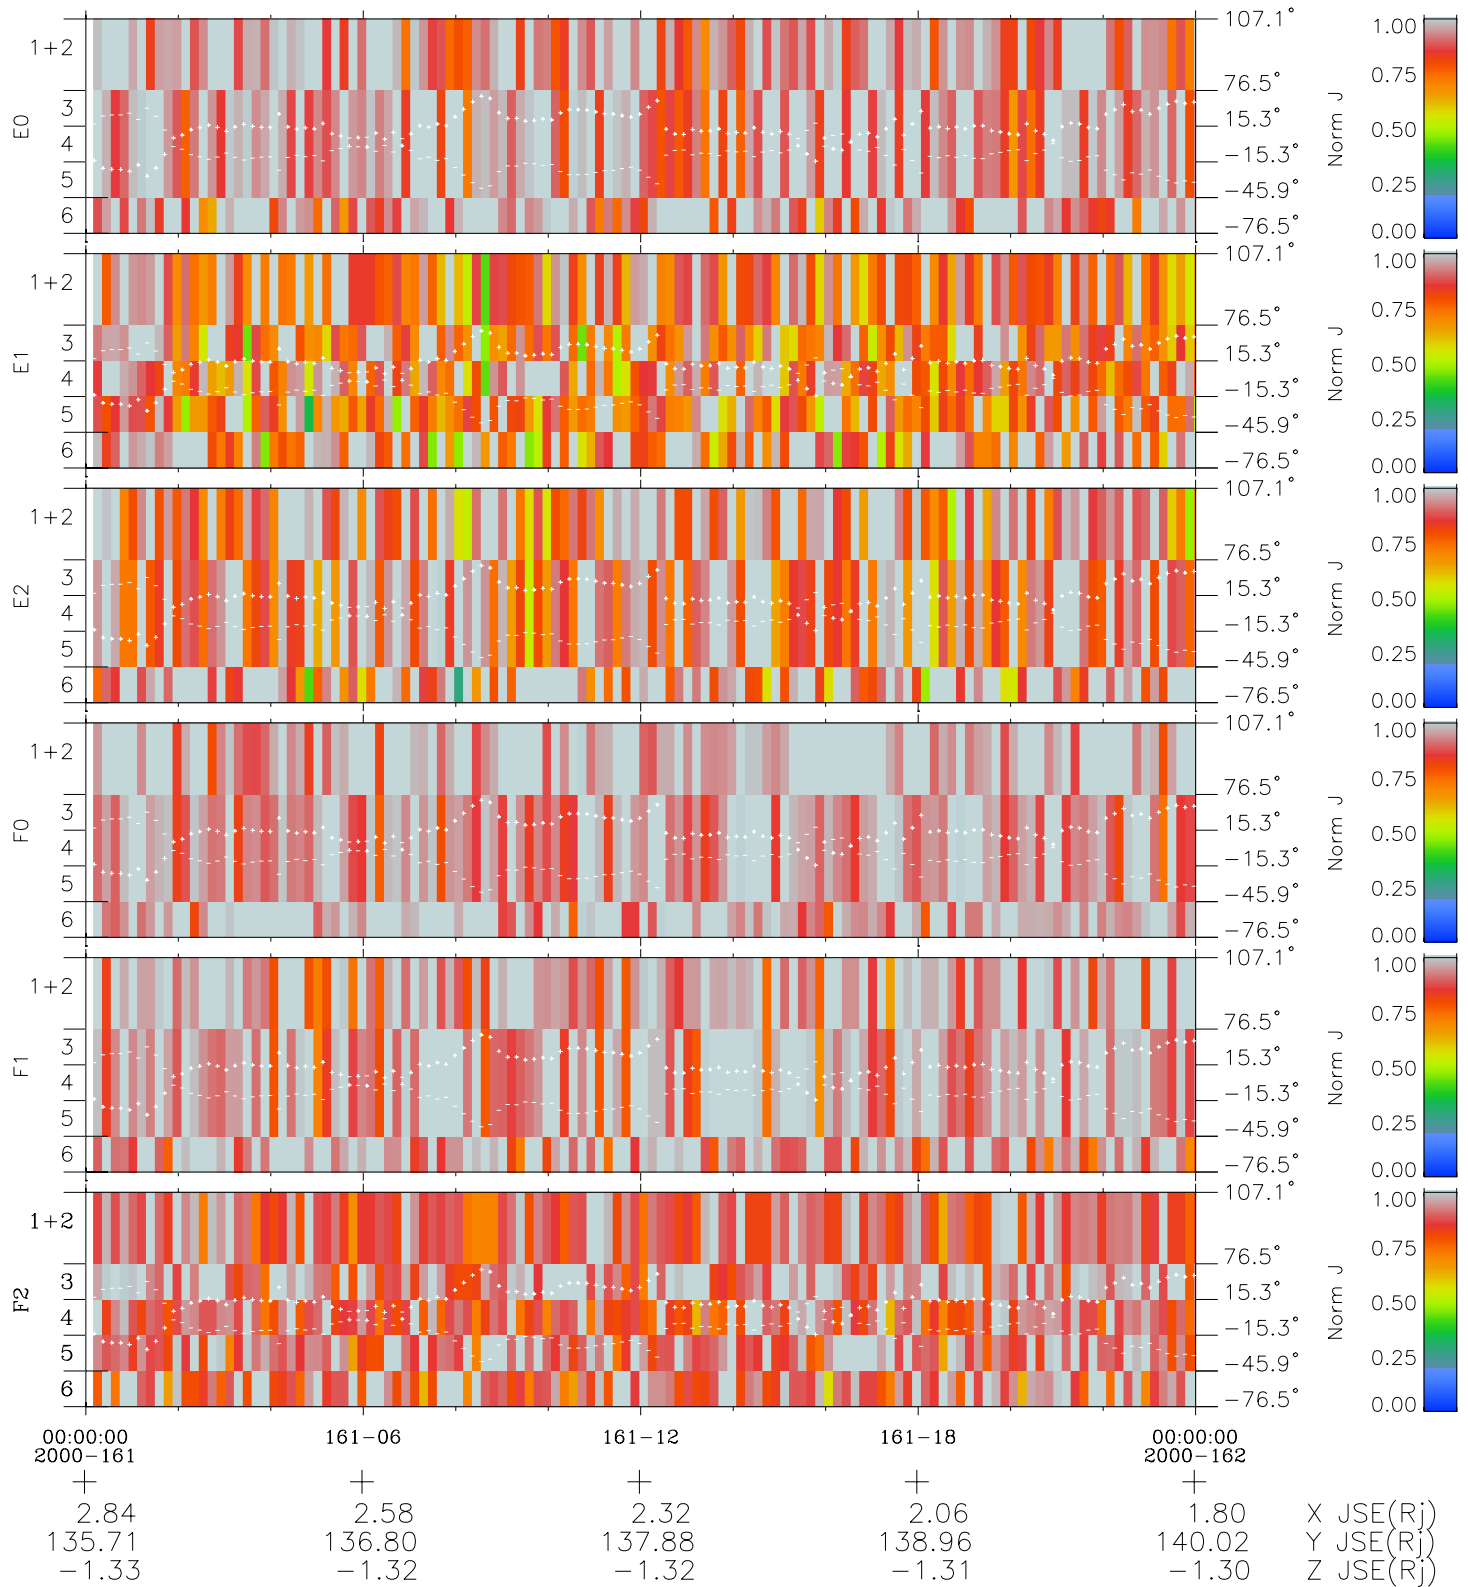

Galileo EPD Real Elevation Anisotropies 00161

Software Version: RTELEV_NORM V 1.20
 Data Production: 10-03-01
 Plot Production: Mon Sep 17 11:55:26 2001
 Color File: wondr3
 Geofactor File: 1.1

- ◇ = Jupiter look direction
- = Corotation look direction