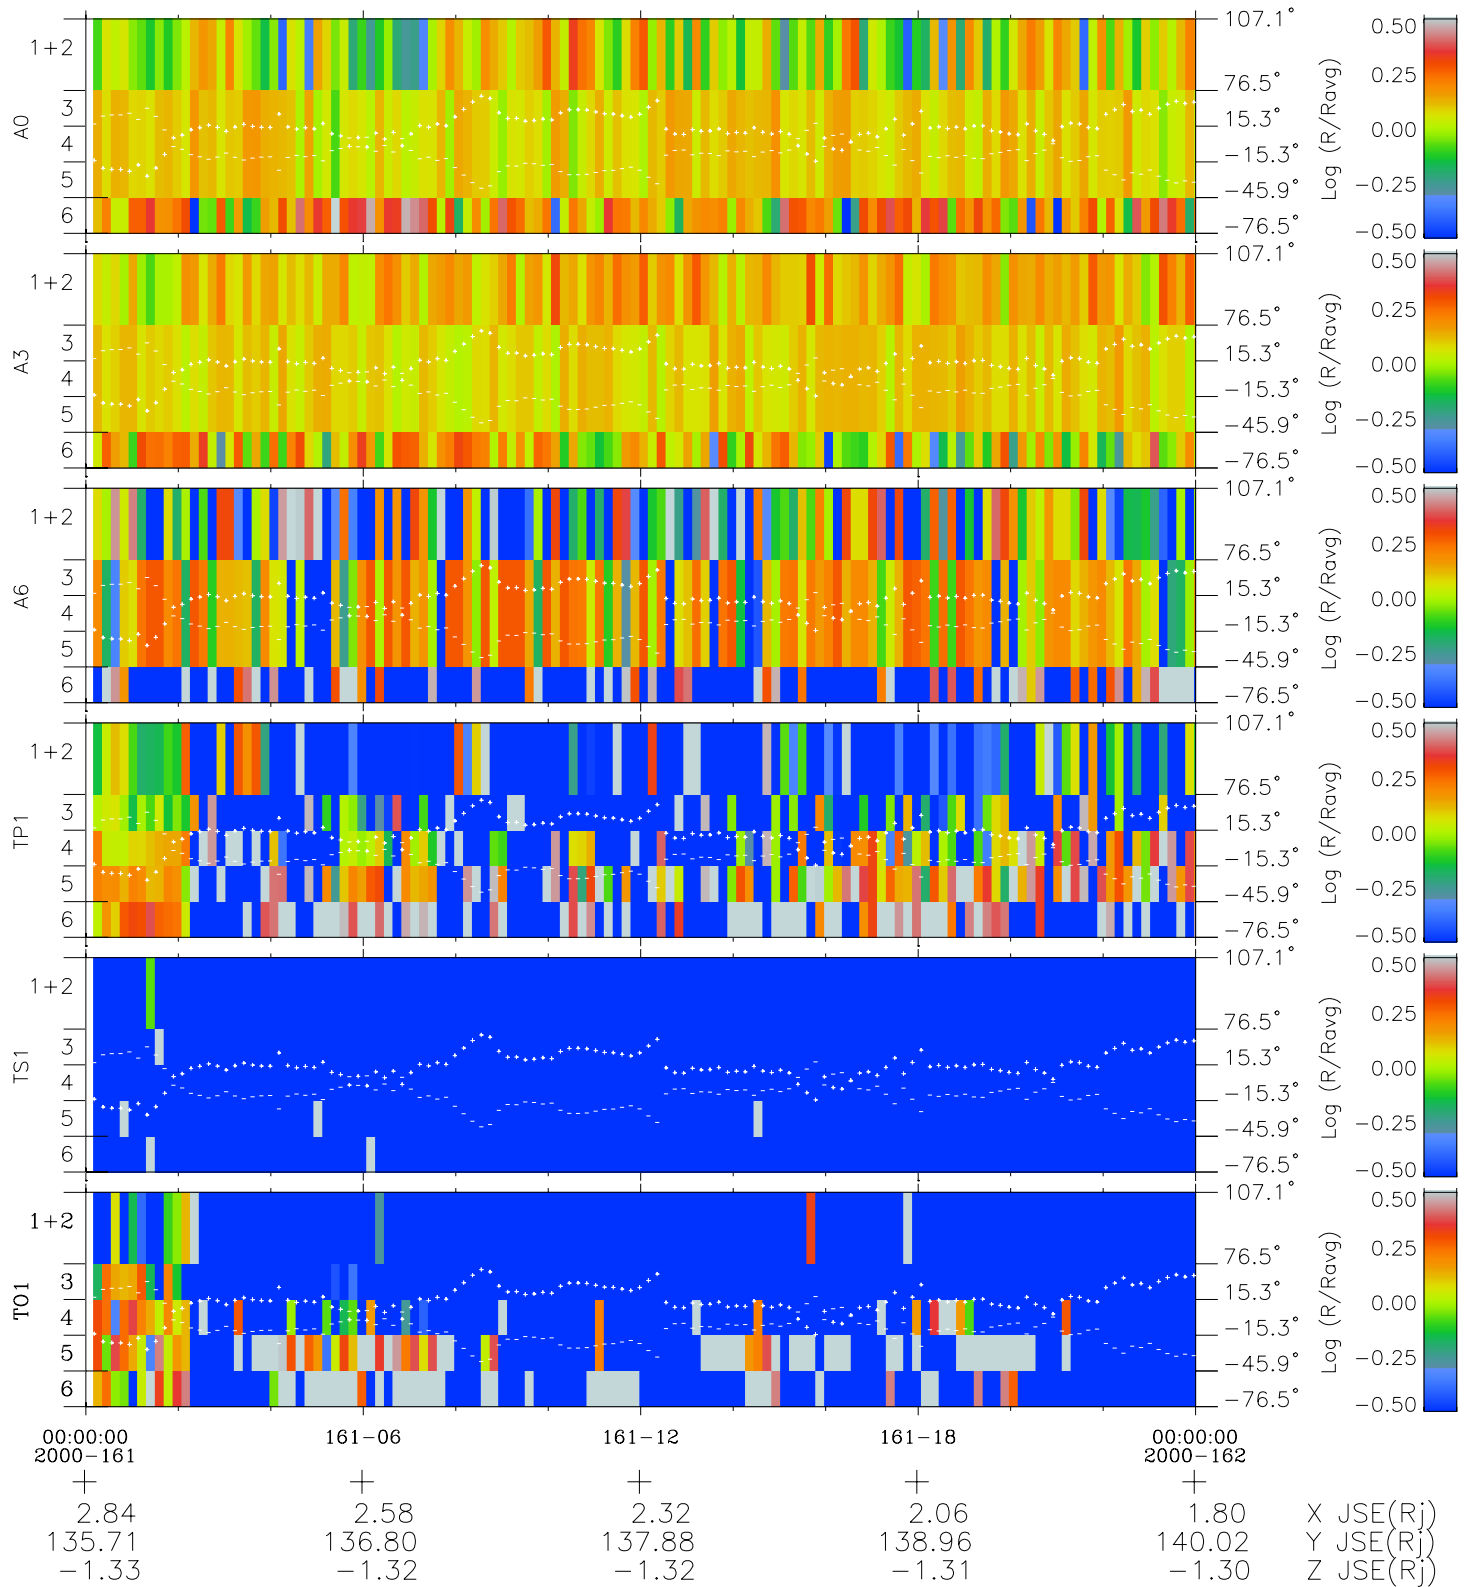

Galileo EPD Real Elevation Anisotropies 00161

Software Version: RTELEV_MEAN V 1.20
Data Production: 10-03-01
Plot Production: Mon Sep 17 11:55:00 2001
Color File: wondr3
Geofactor File: 1.1

- ◇ = Jupiter look direction
- = Corotation look direction