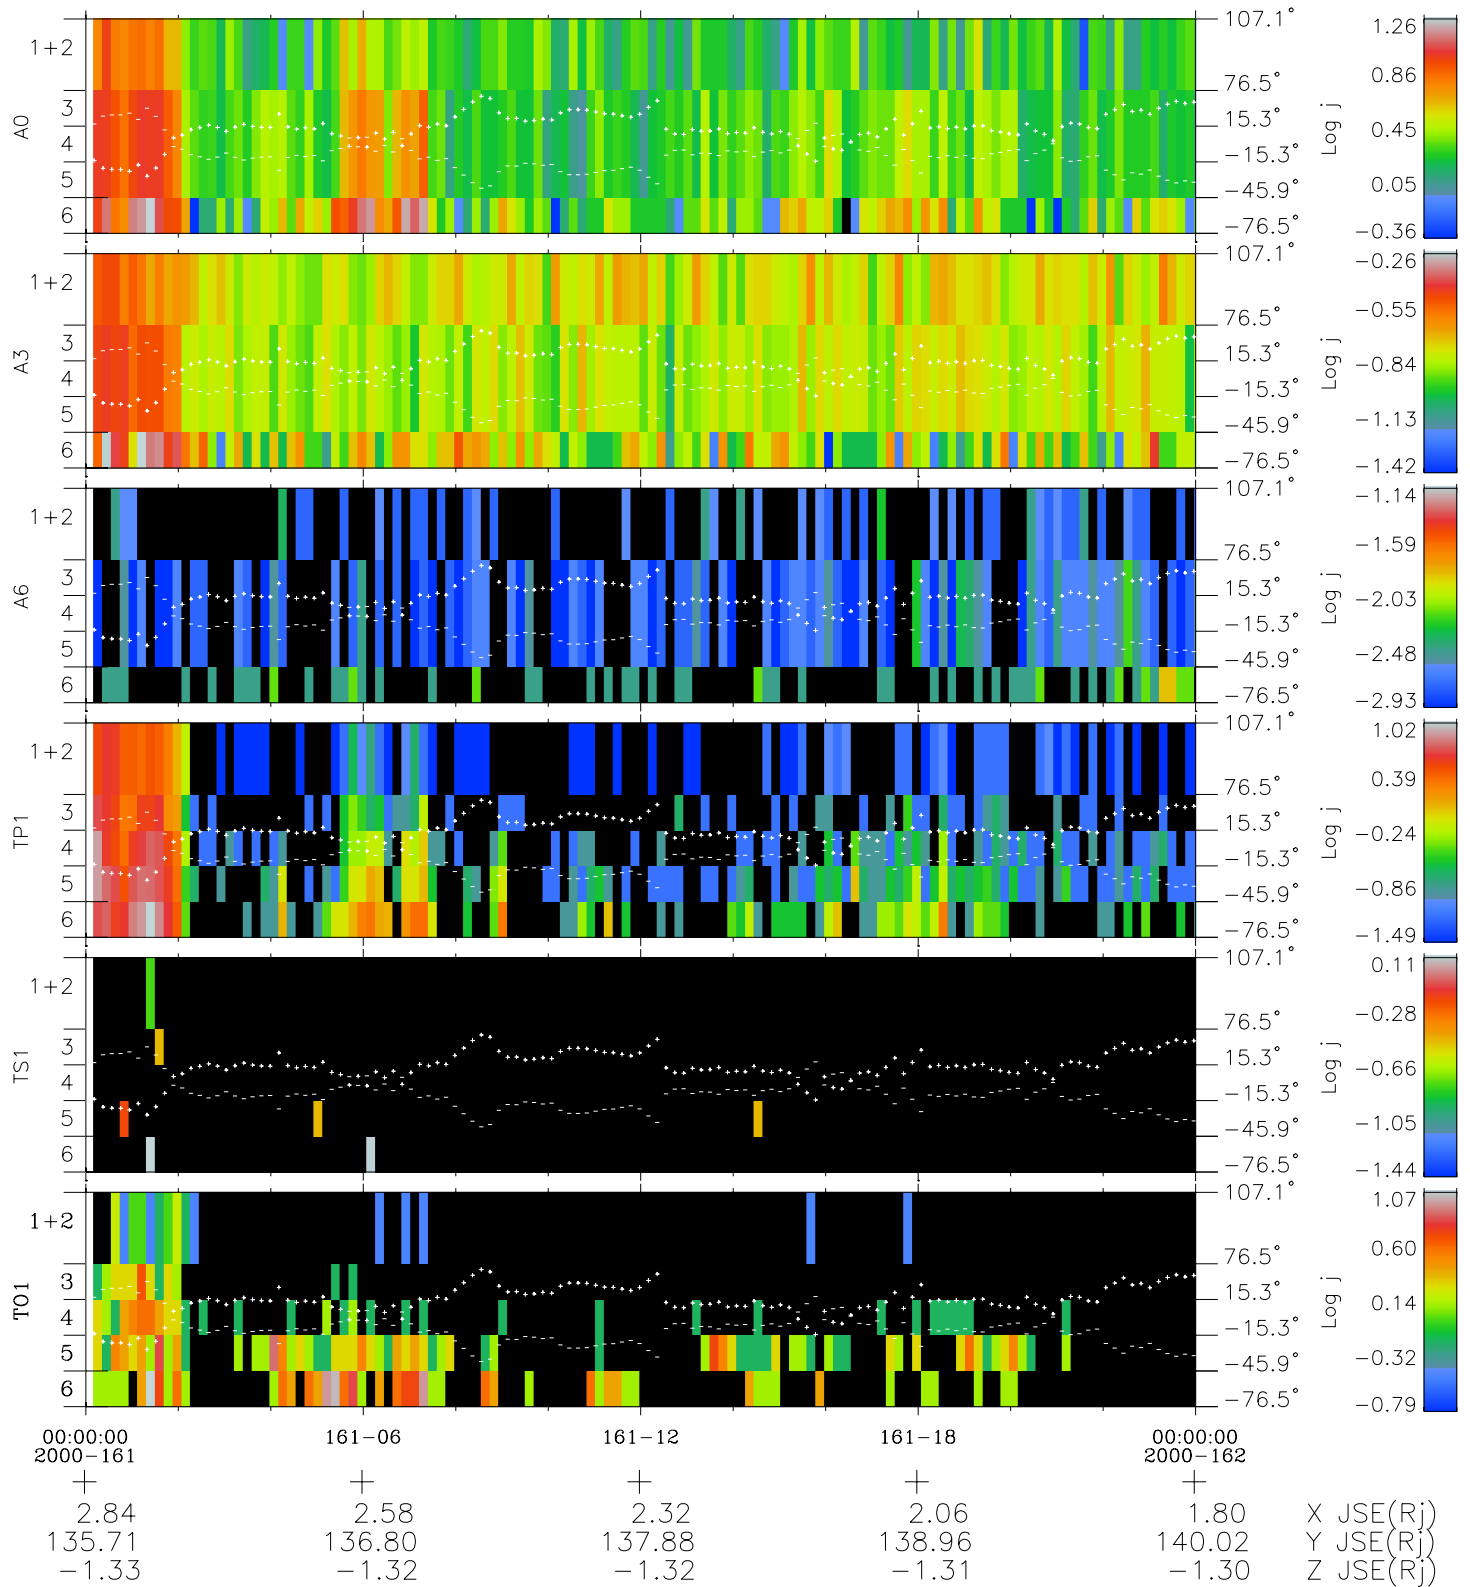

Galileo EPD Real Elevation Anisotropies 00161

Software Version: RTELEV_FLUX V 1.20
Data Production: 10-03-01
Plot Production: Mon Sep 17 11:55:10 2001
Color File: wondr3
Geofactor File: 1.1

◇ = Jupiter look direction
□ = Corotation look direction