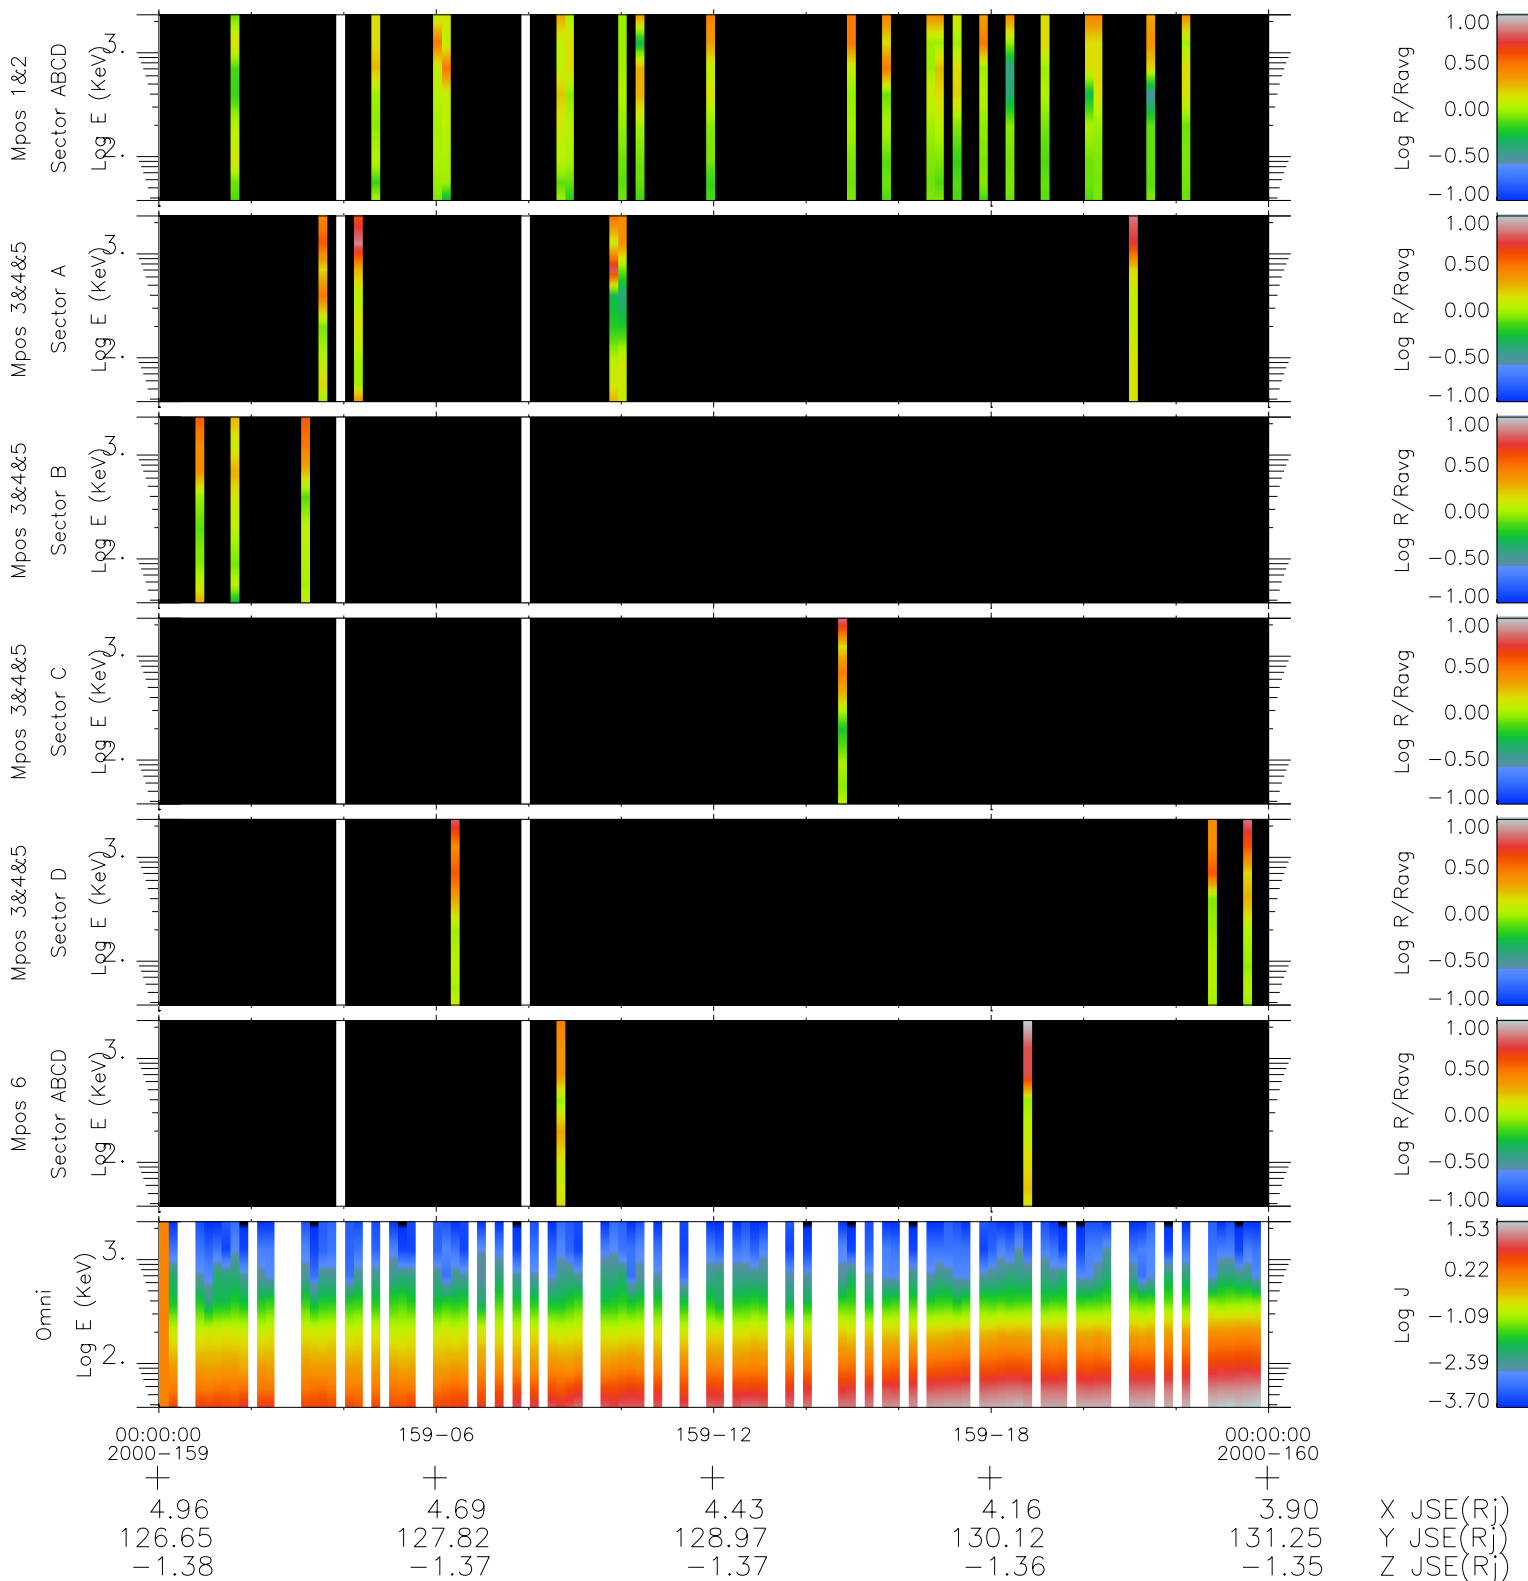

Galileo EPD Real Time R6 Ions Spectra 00159

Software Version: RTSPEC_R6 V 1.20
 Data Production: 10-03-01
 Plot Production: Mon Sep 17 11:39:04 2001
 Color File: wondr3
 Geofactor File: 1.1

- ◇ = Jupiter look direction
- = Corotation look direction