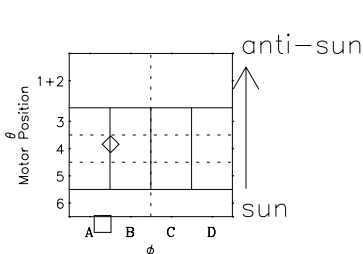

Galileo EPD Real-Time Six-Sector 00159

Software Version: RTLINE_R6 V 1.20
Data Production: 10-03-01
Plot Production: Mon Sep 17 11:41:08 2001

◇ = Jupiter look direction
□ = Corotation look direction