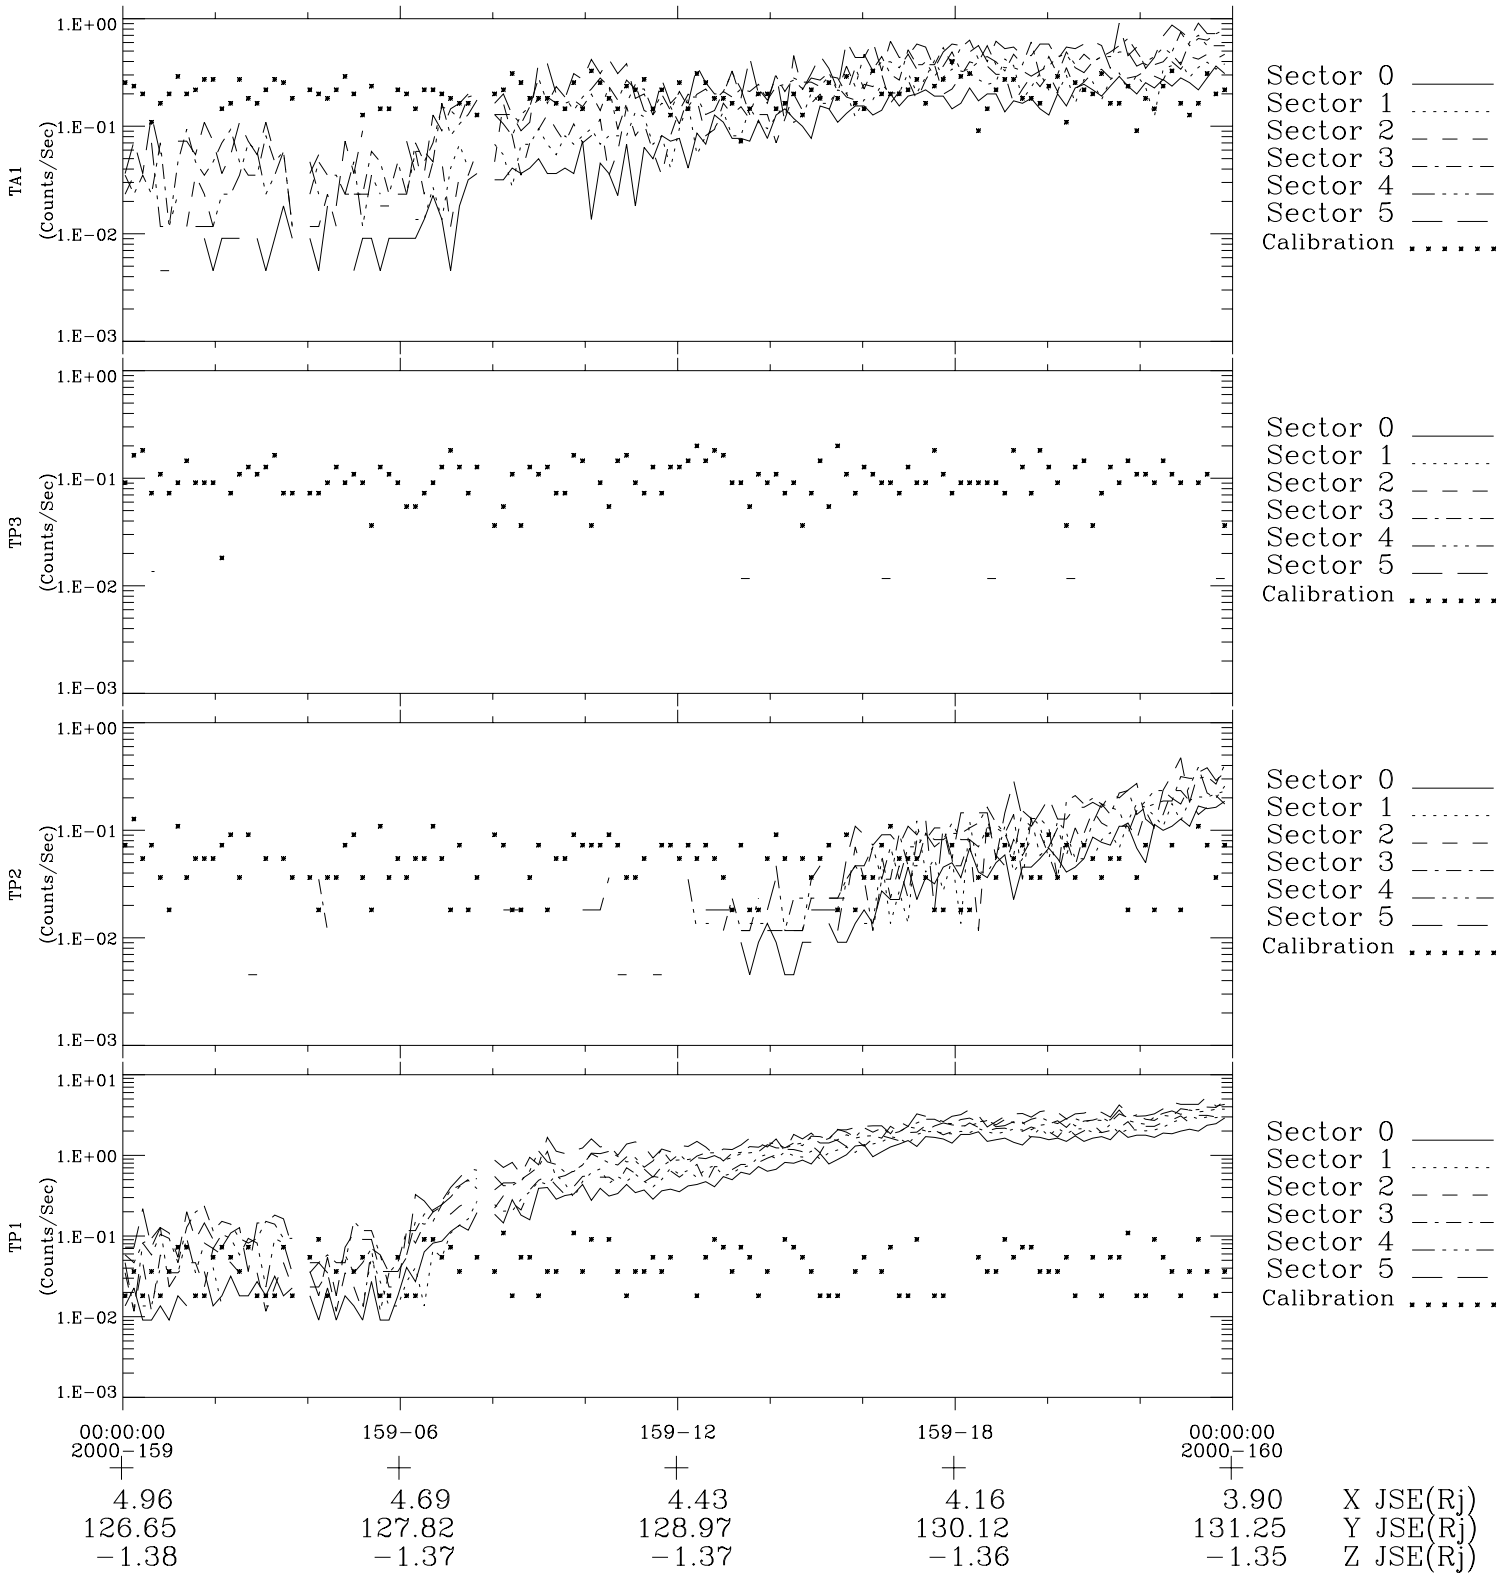

Galileo EPD Real-Time Six-Sector 00159

Software Version: RTLINE_R6 V 1.20
Data Production: 10-03-01
Plot Production: Mon Sep 17 11:41:08 2001

◇ = Jupiter look direction
□ = Corotation look direction