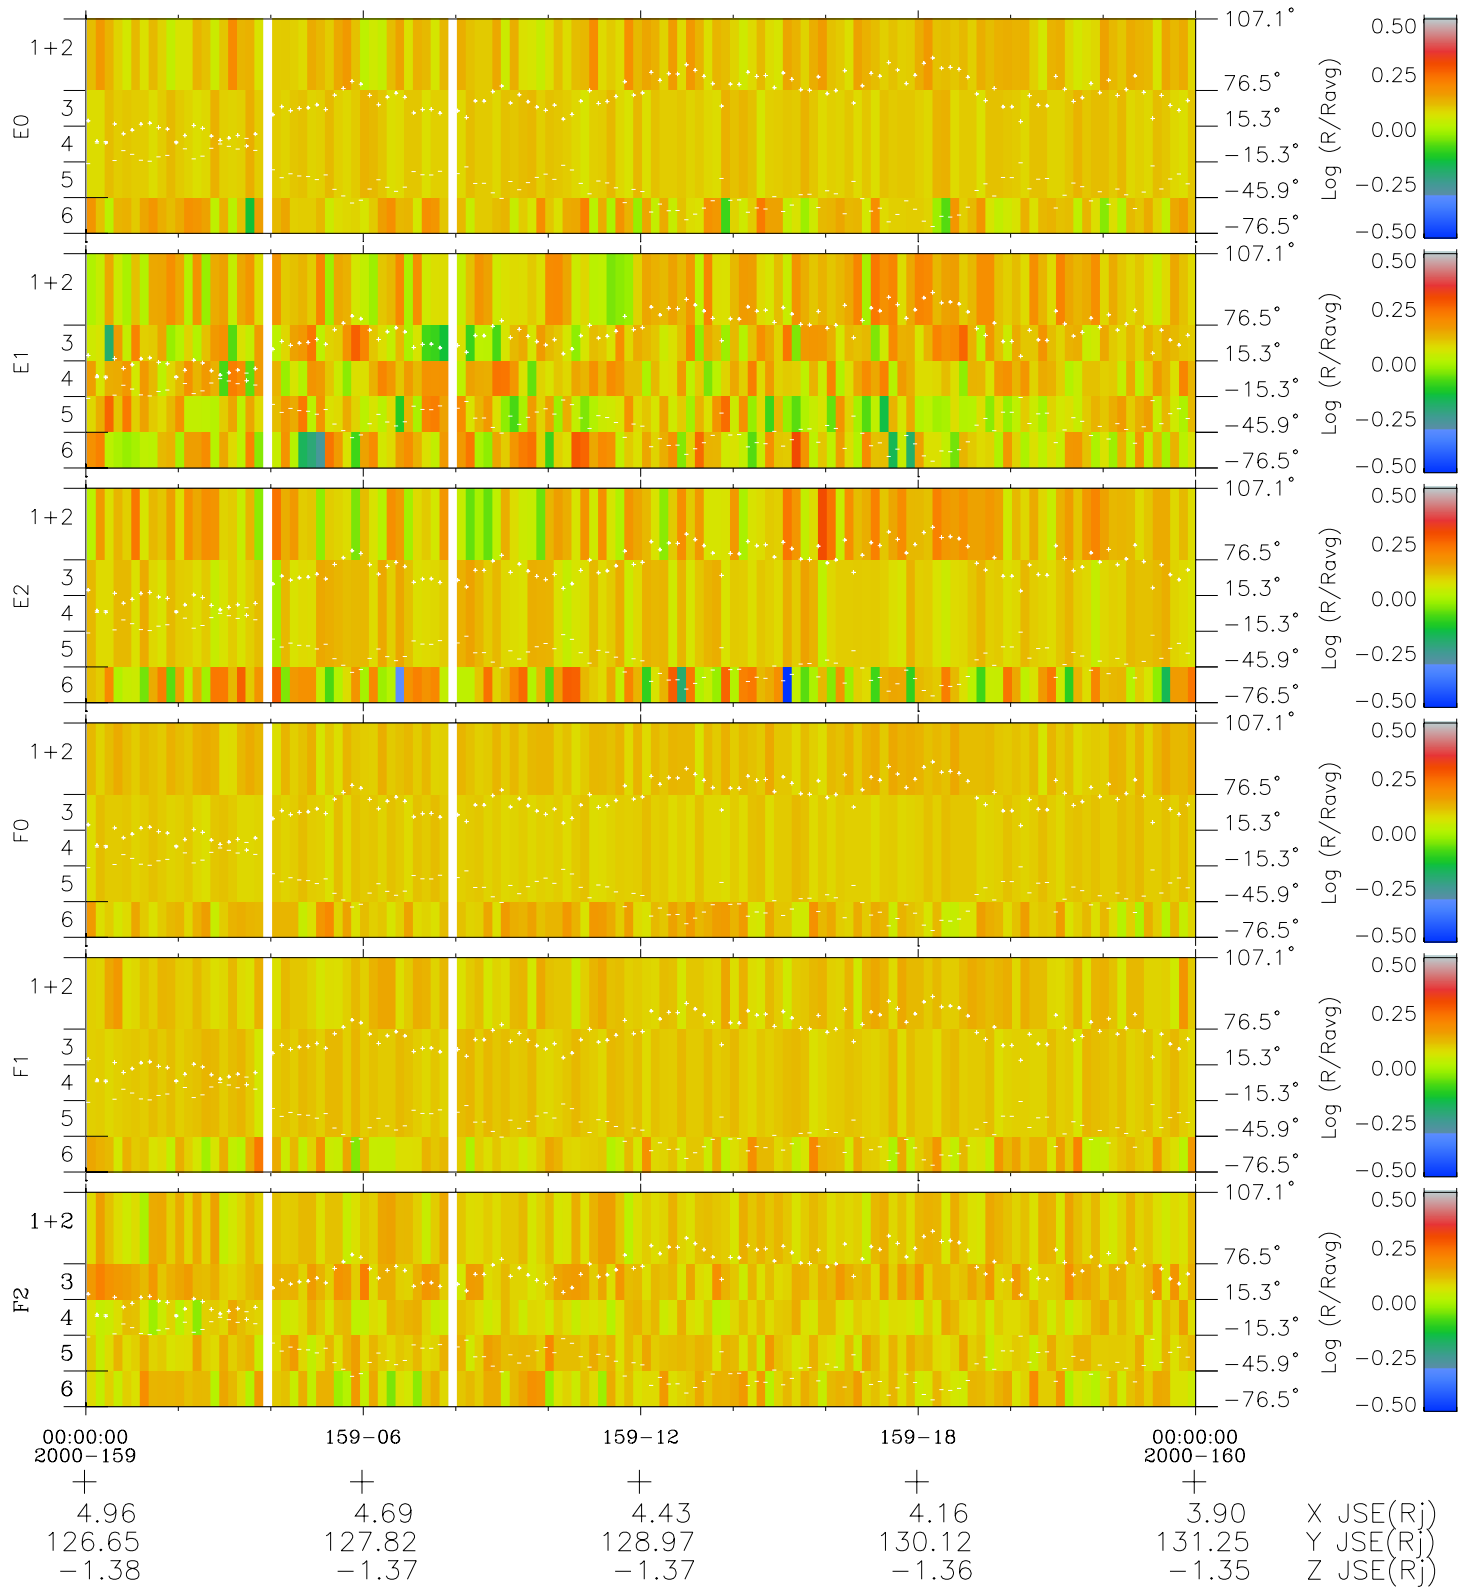

# Galileo EPD Real Elevation Anisotropies 00159

Software Version: RTELEV\_MEAN V 1.20  
 Data Production: 10-03-01  
 Plot Production: Mon Sep 17 11:40:07 2001  
 Color File: wondr3  
 Geofactor File: 1.1

- ◇ = Jupiter look direction
- = Corotation look direction