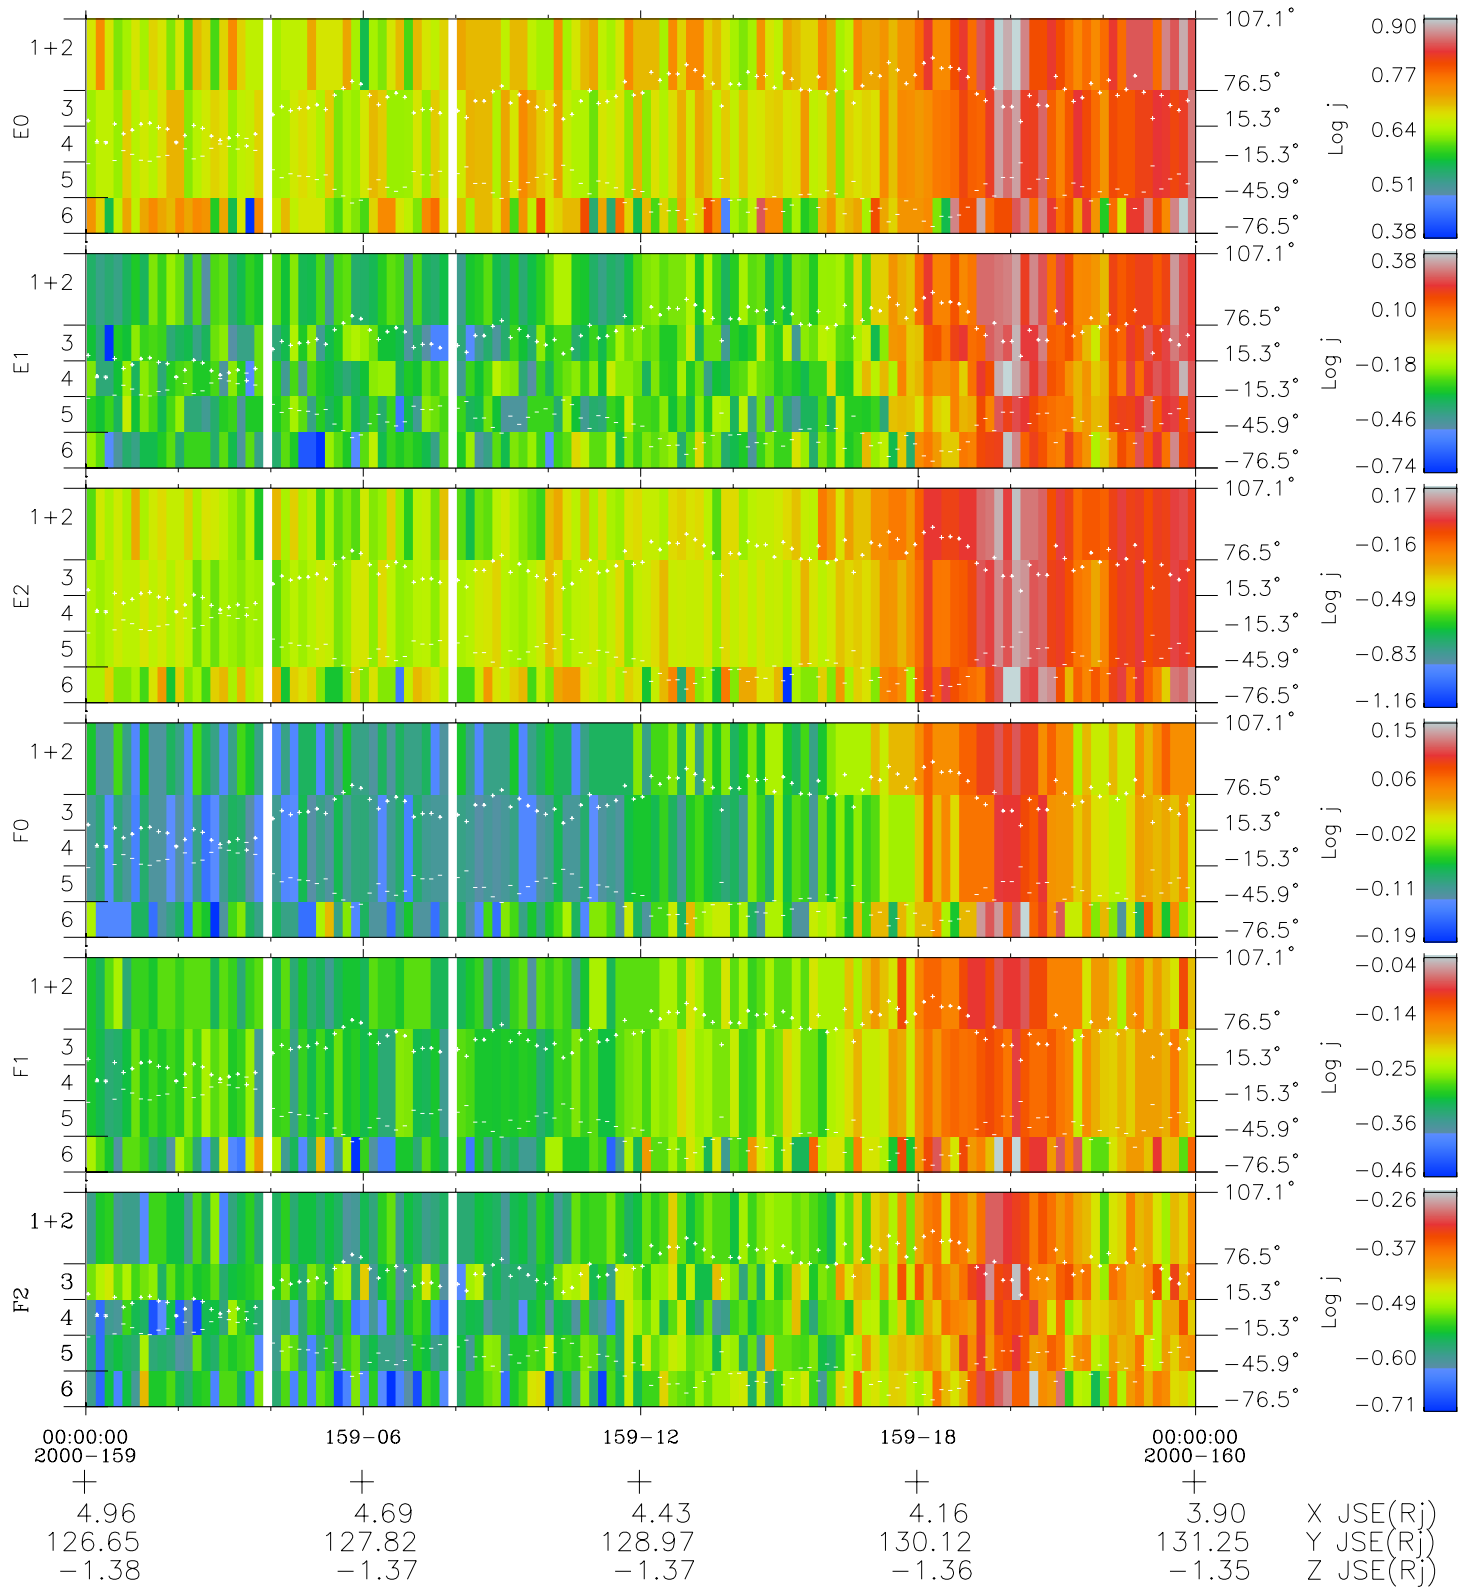

# Galileo EPD Real Elevation Anisotropies 00159

Software Version: RTELEV\_FLUX V 1.20  
Data Production: 10-03-01  
Plot Production: Mon Sep 17 11:40:18 2001  
Color File: wondr3  
Geofactor File: 1.1

- ◇ = Jupiter look direction
- = Corotation look direction