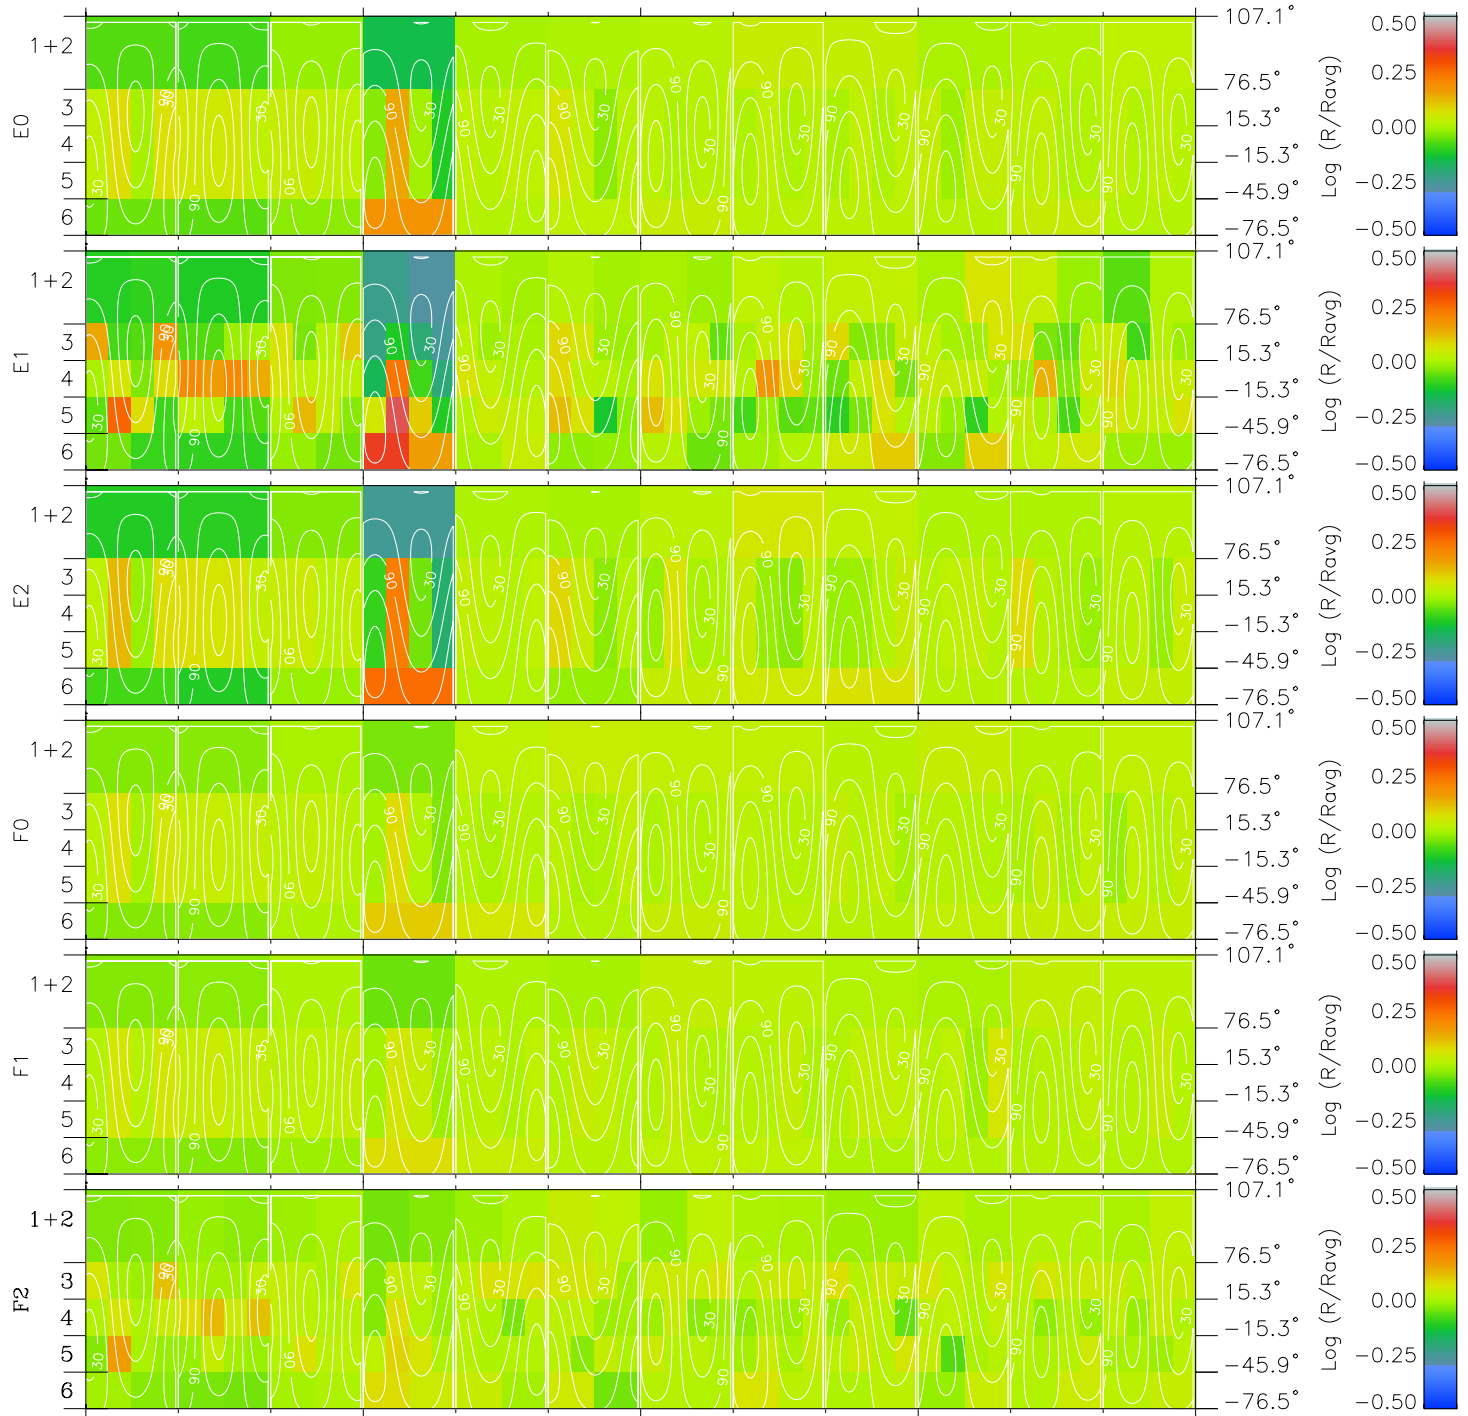

Galileo EPD Real Time All-Sky Anisotropies 00158

Software Version: RTSKY_MEAN V 1.20
 Data Production: 10-03-01
 Plot Production: Mon Sep 17 11:32:09 2001
 Color File: wondr3
 Geofactor File: 1.1

00:00:00 2000-158	158-06	158-12	158-18	00:00:00 2000-159	
+	+	+	+	+	
6.03	5.76	5.49	5.22	4.96	X JSE(R _j)
121.90	123.10	124.30	125.48	126.65	Y JSE(R _j)
-1.40	-1.39	-1.39	-1.38	-1.38	Z JSE(R _j)

- ◇ = Jupiter look direction
- = Corotation look direction