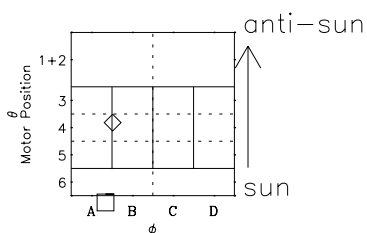

Galileo EPD Real-Time Six-Sector 00158

Software Version: RTLINE_R6 V 1.20
Data Production: 10-03-01
Plot Production: Mon Sep 17 11:33:48 2001

- ◇ = Jupiter look direction
- = Corotation look direction