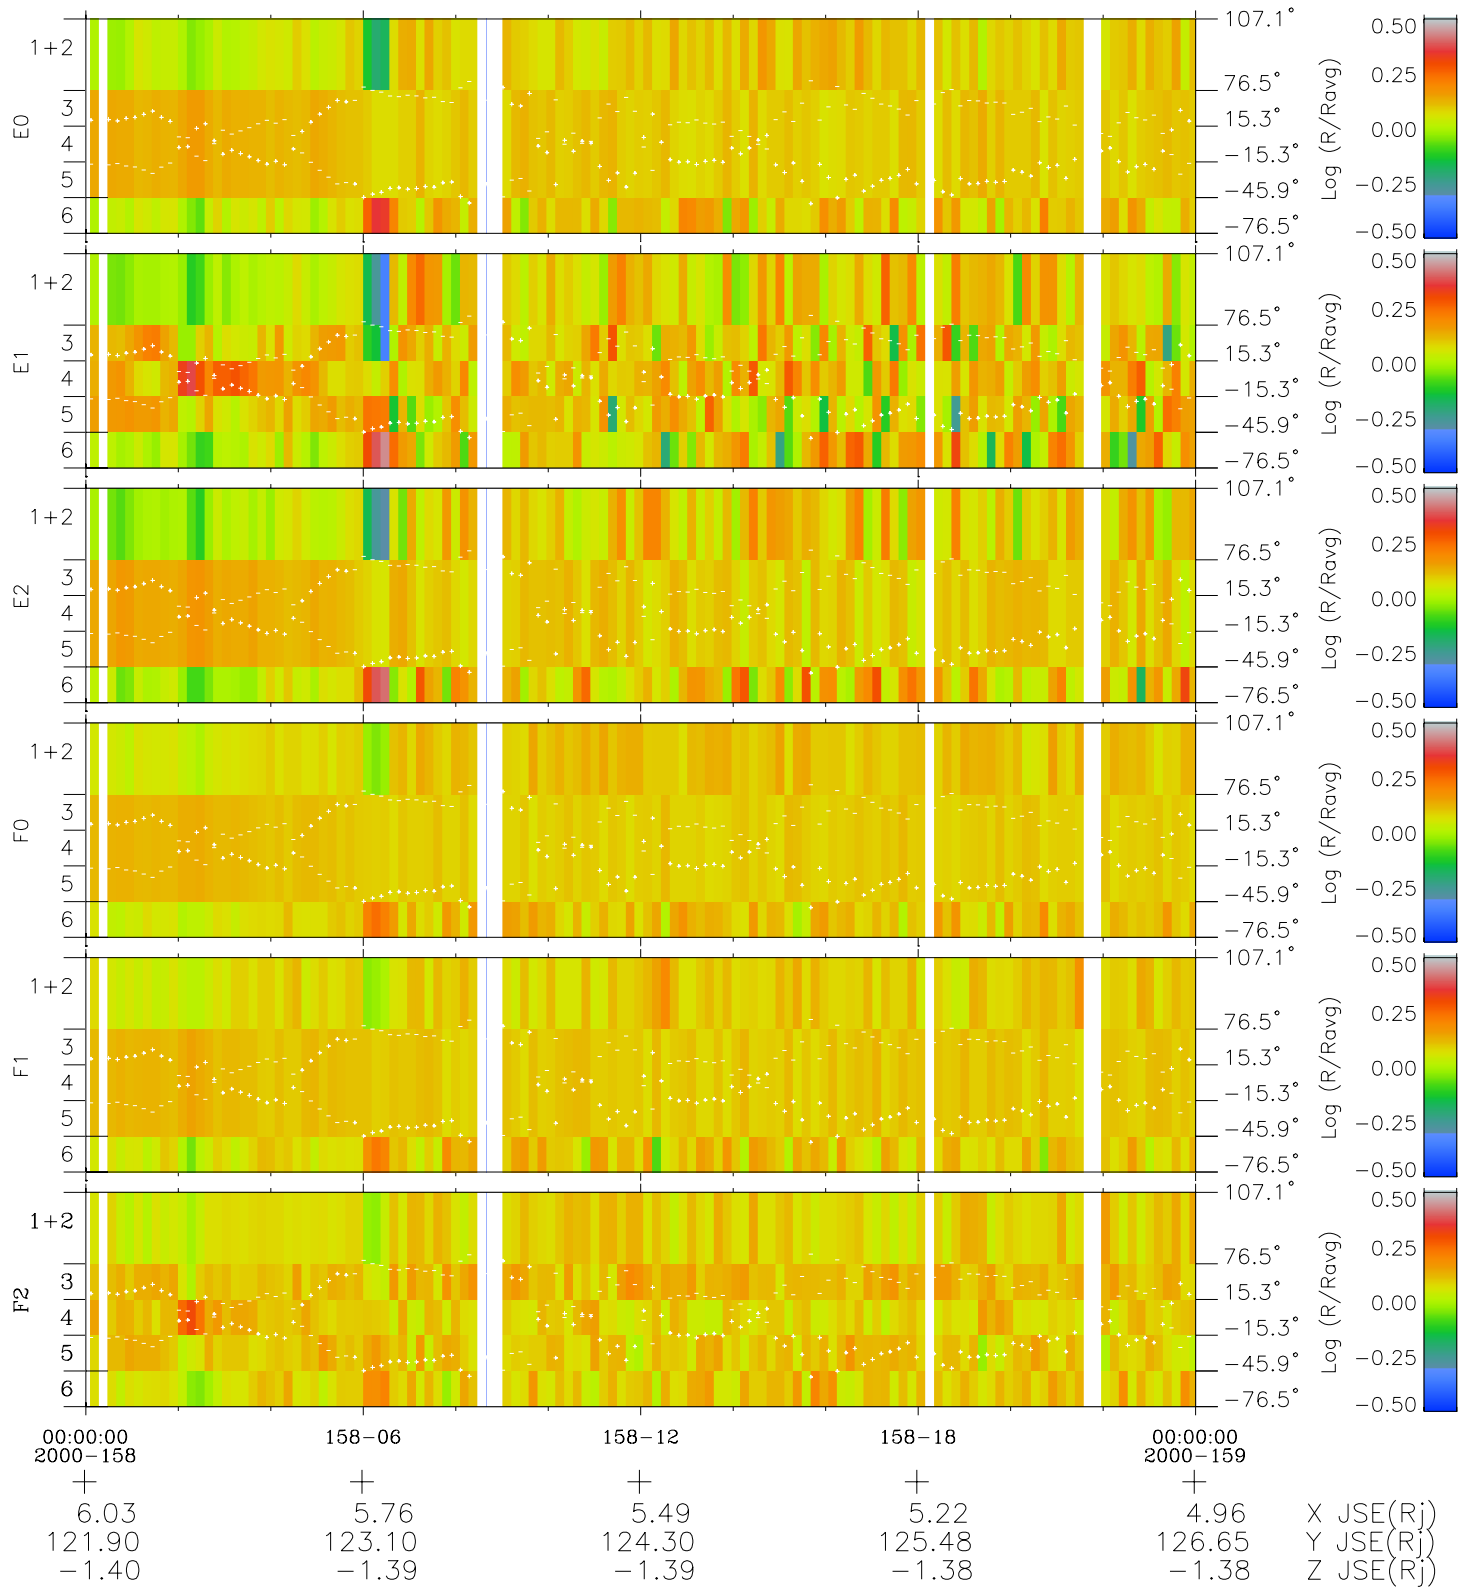

# Galileo EPD Real Elevation Anisotropies 00158

Software Version: RTELEV\_MEAN V 1.20  
 Data Production: 10-03-01  
 Plot Production: Mon Sep 17 11:32:46 2001  
 Color File: wondr3  
 Geofactor File: 1.1

- ◇ = Jupiter look direction
- = Corotation look direction