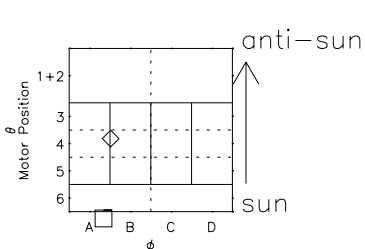

Galileo EPD Real Elevation Anisotropies 00158

Software Version: RTELEV_FLUX V 1.20
 Data Production: 10-03-01
 Plot Production: Mon Sep 17 11:32:56 2001
 Color File: wondr3
 Geofactor File: 1.1

◇ = Jupiter look direction
 □ = Corotation look direction