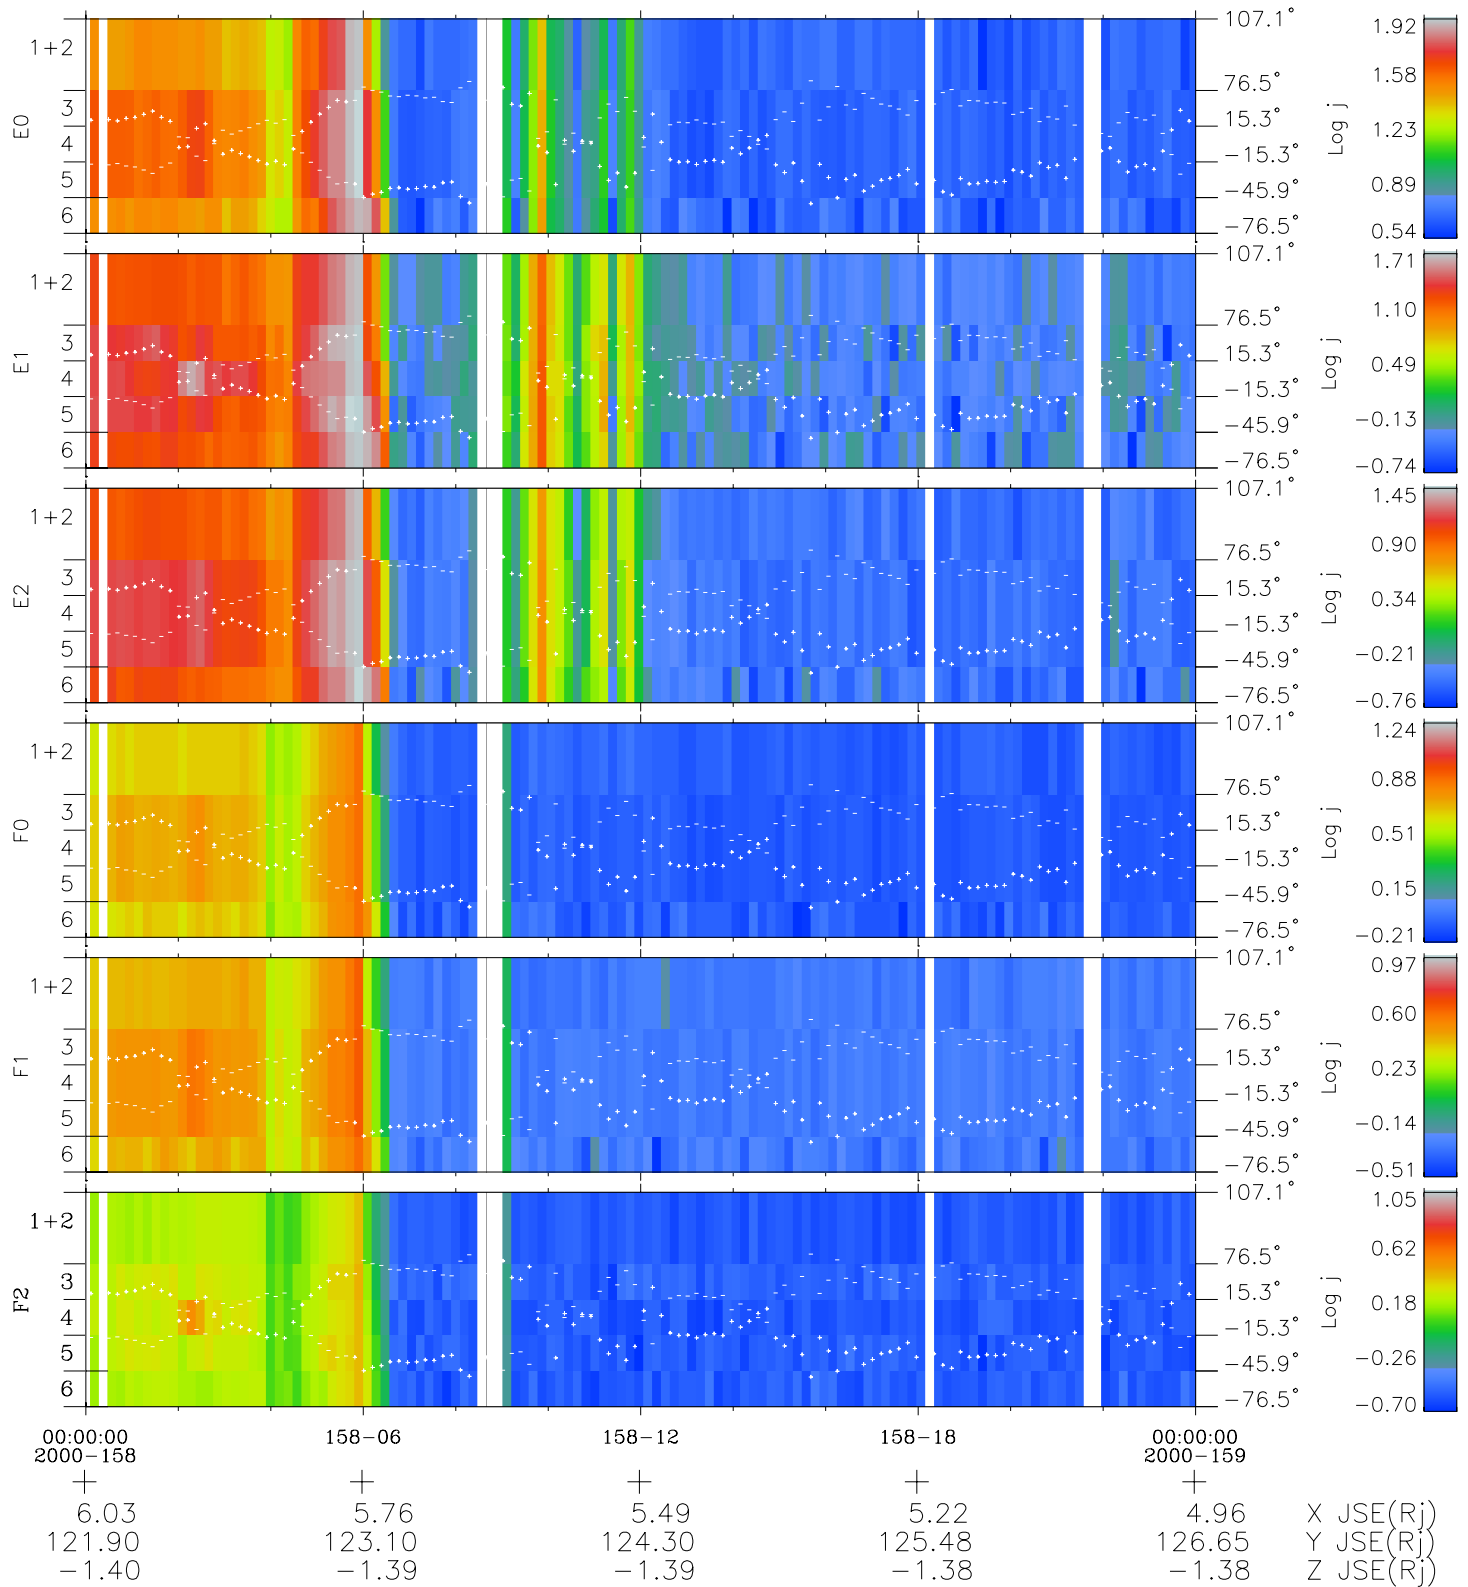

Galileo EPD Real Elevation Anisotropies 00158

Software Version: RTELEV_FLUX V 1.20
 Data Production: 10-03-01
 Plot Production: Mon Sep 17 11:32:56 2001
 Color File: wondr3
 Geofactor File: 1.1

◇ = Jupiter look direction
 □ = Corotation look direction