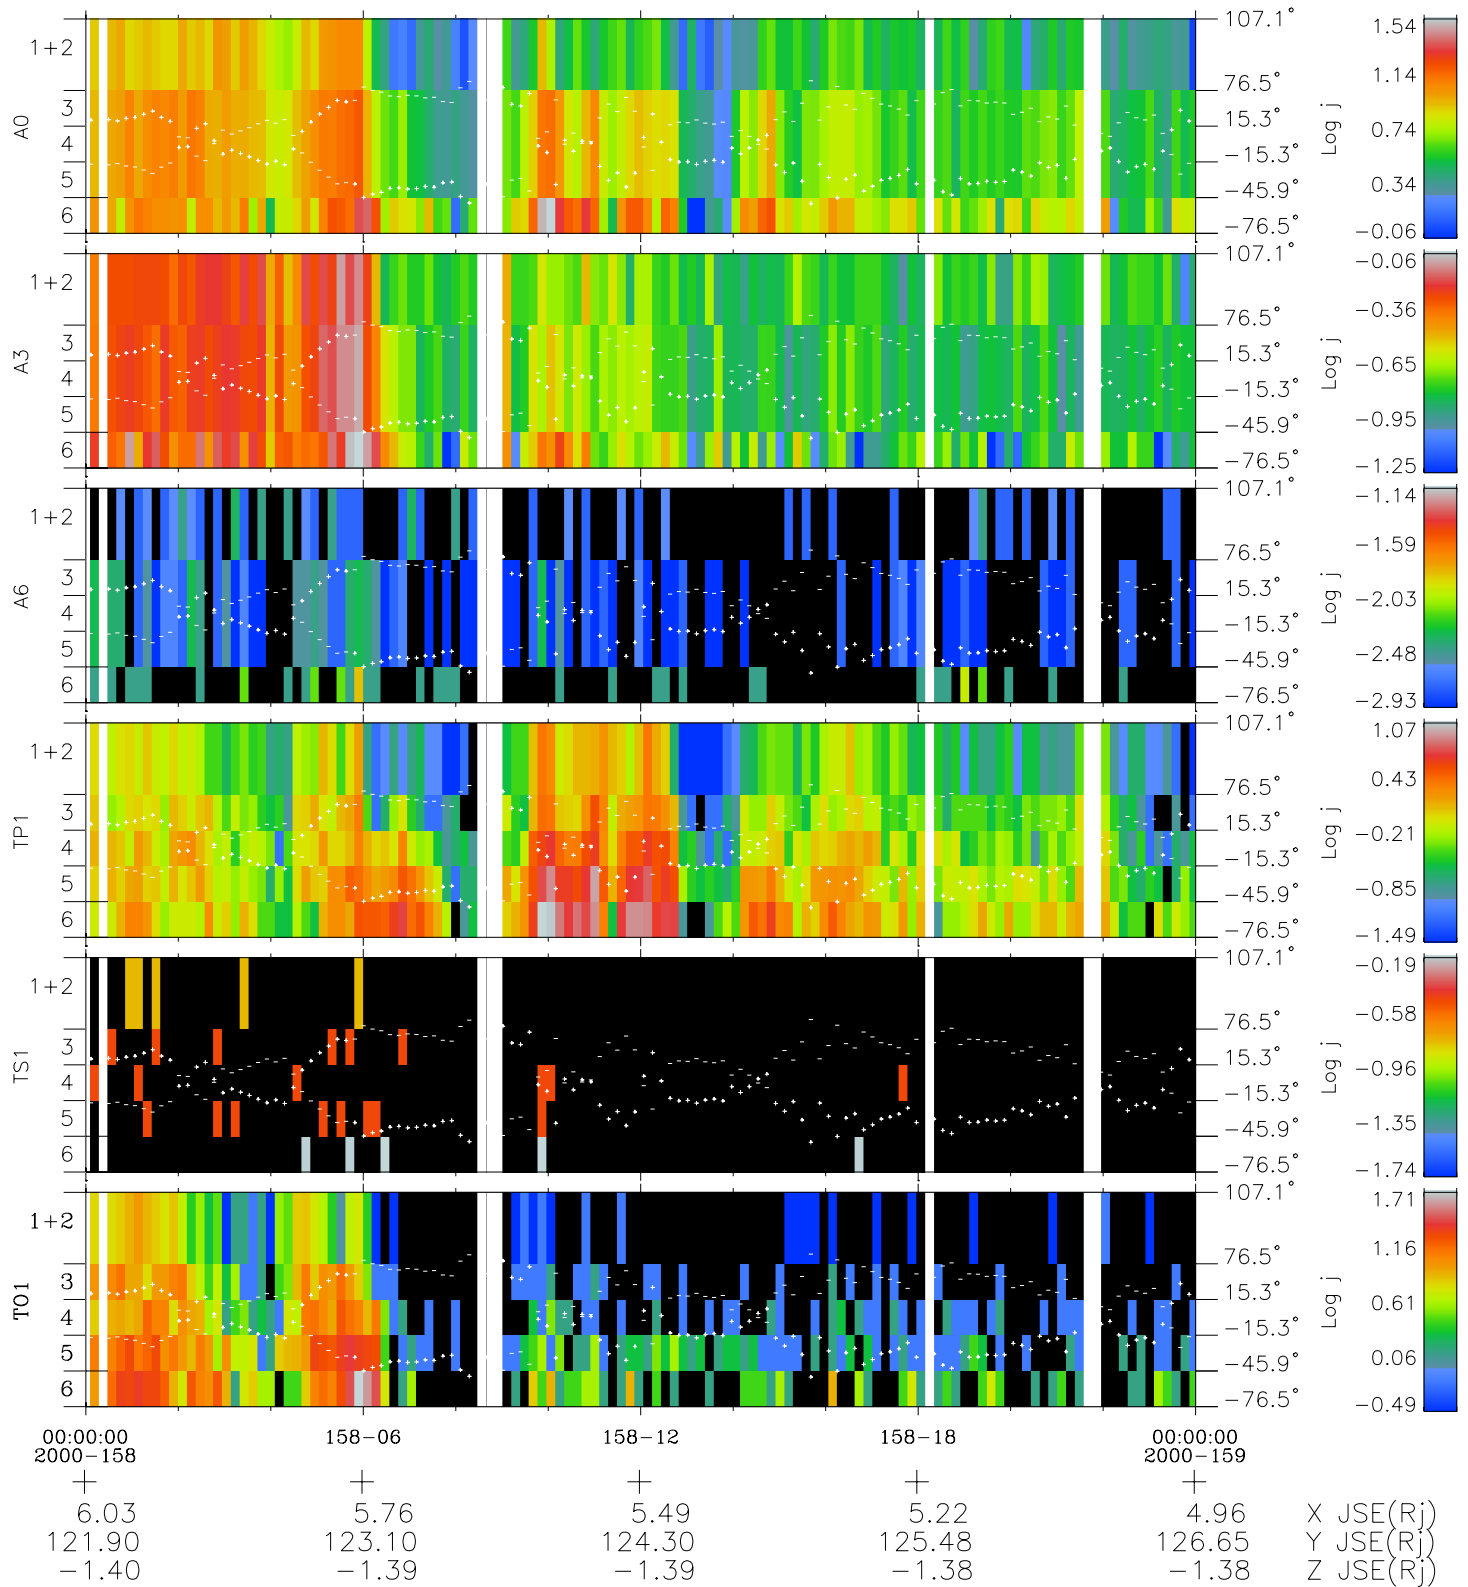

Galileo EPD Real Elevation Anisotropies 00158

Software Version: RTELEV_FLUX V 1.20
Data Production: 10-03-01
Plot Production: Mon Sep 17 11:32:51 2001
Color File: wondr3
Geofactor File: 1.1

- ◇ = Jupiter look direction
- = Corotation look direction