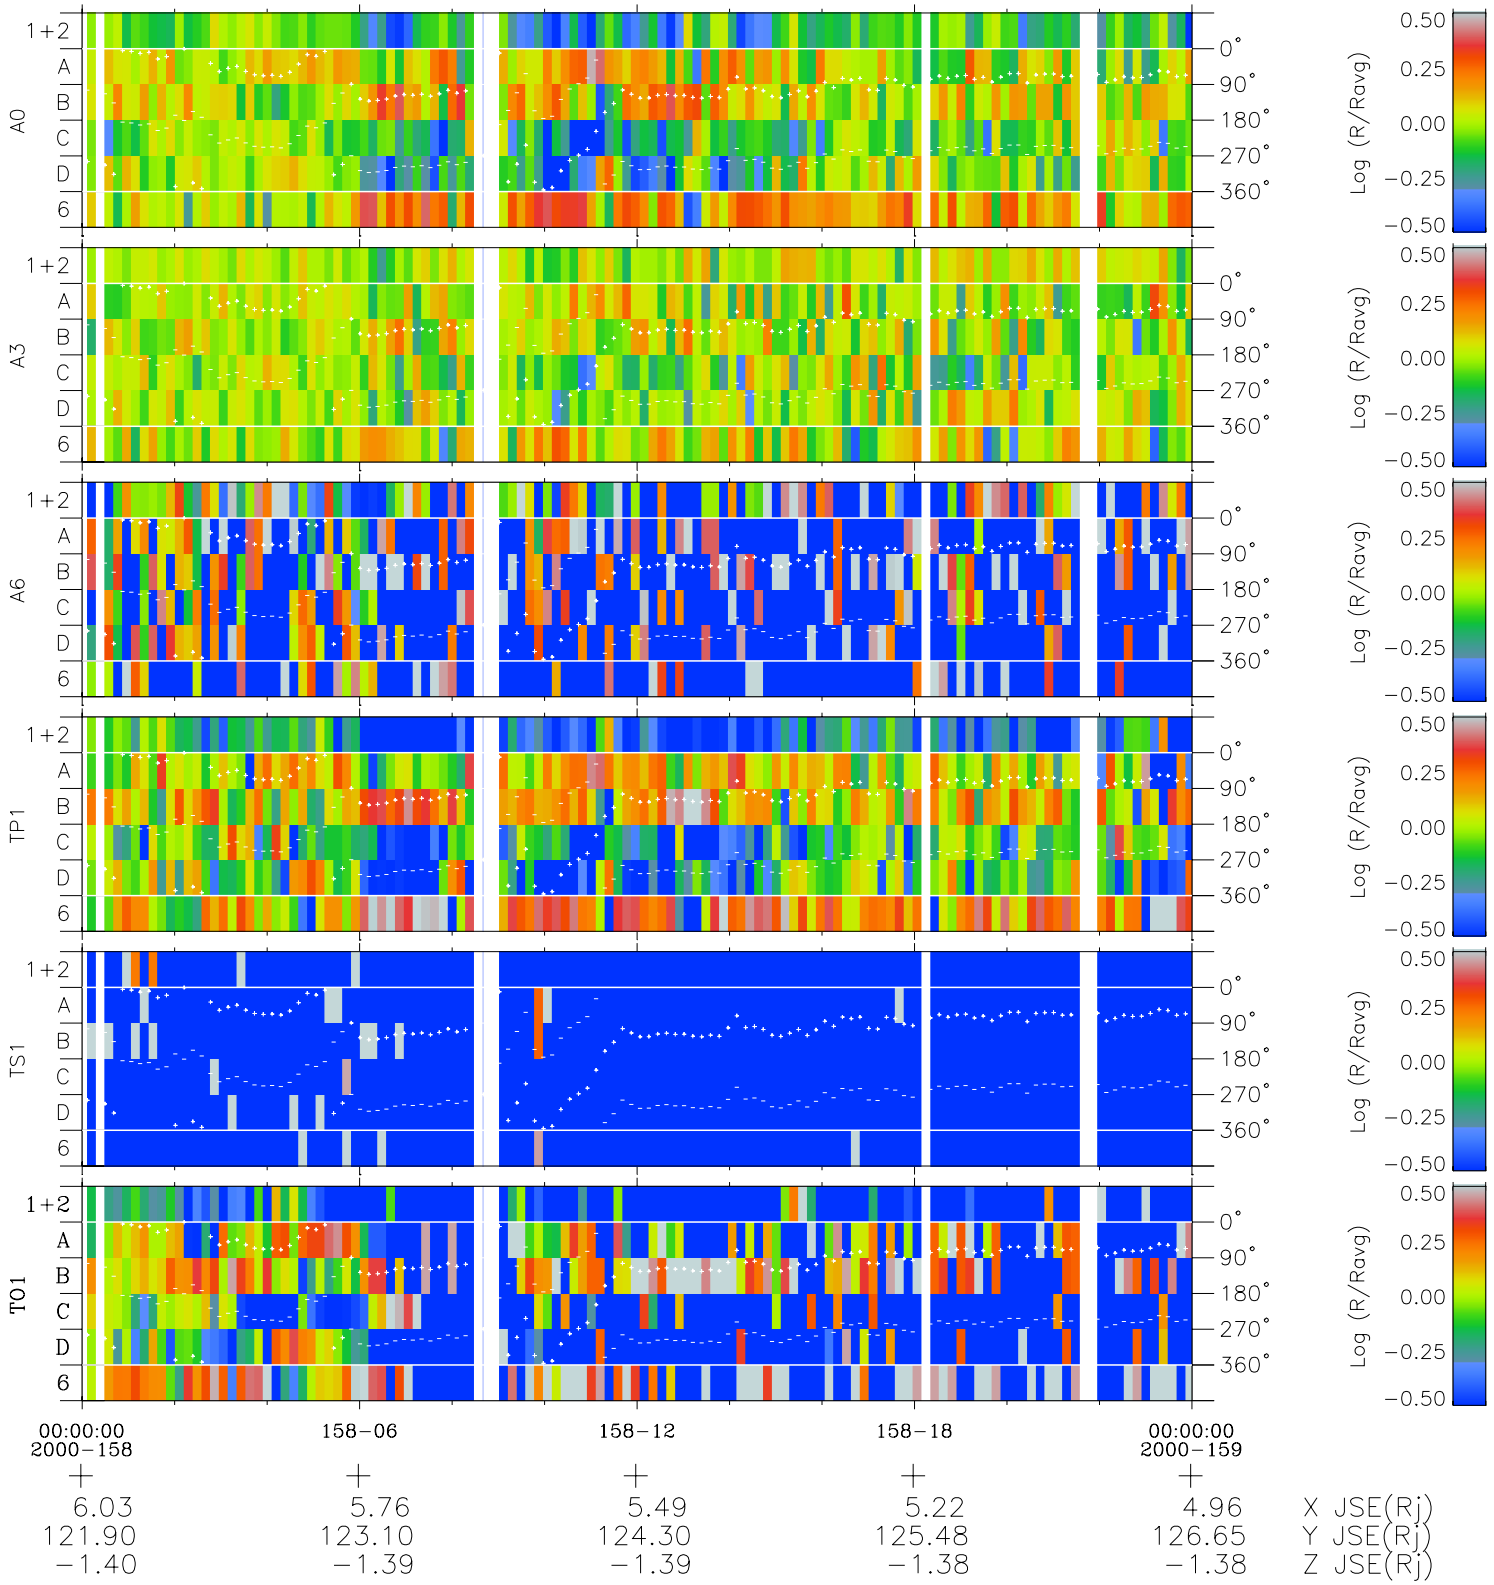

Galileo EPD Real Time Azimuth Anisotropies 00158

Software Version: RTAZIM_MEAN V 1.20
Data Production: 10-03-01
Plot Production: Mon Sep 17 11:33:12 2001
Color File: wondr3
Geofactor File: 1.1

◇ = Jupiter look direction
□ = Corotation look direction