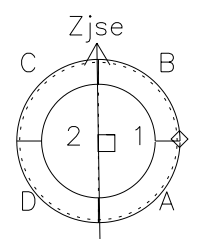

Galileo EPD Real Time Azimuth Anisotropies 00158

Software Version: RTAZIM_MEAN V 1.20
Data Production: 10-03-01
Plot Production: Mon Sep 17 11:33:12 2001
Color File: wondr3
Geofactor File: 1.1

◇ = Jupiter look direction
□ = Corotation look direction