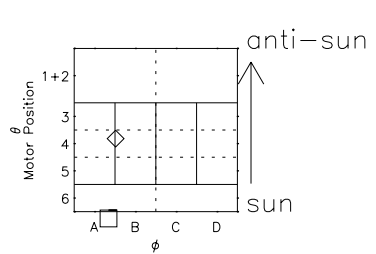

Galileo EPD Real Time Azimuth Anisotropies 00158

Software Version: RTAZIM_MEAN V 1.20
Data Production: 10-03-01
Plot Production: Mon Sep 17 11:33:12 2001
Color File: wondr3
Geofactor File: 1.1

◇ = Jupiter look direction
□ = Corotation look direction