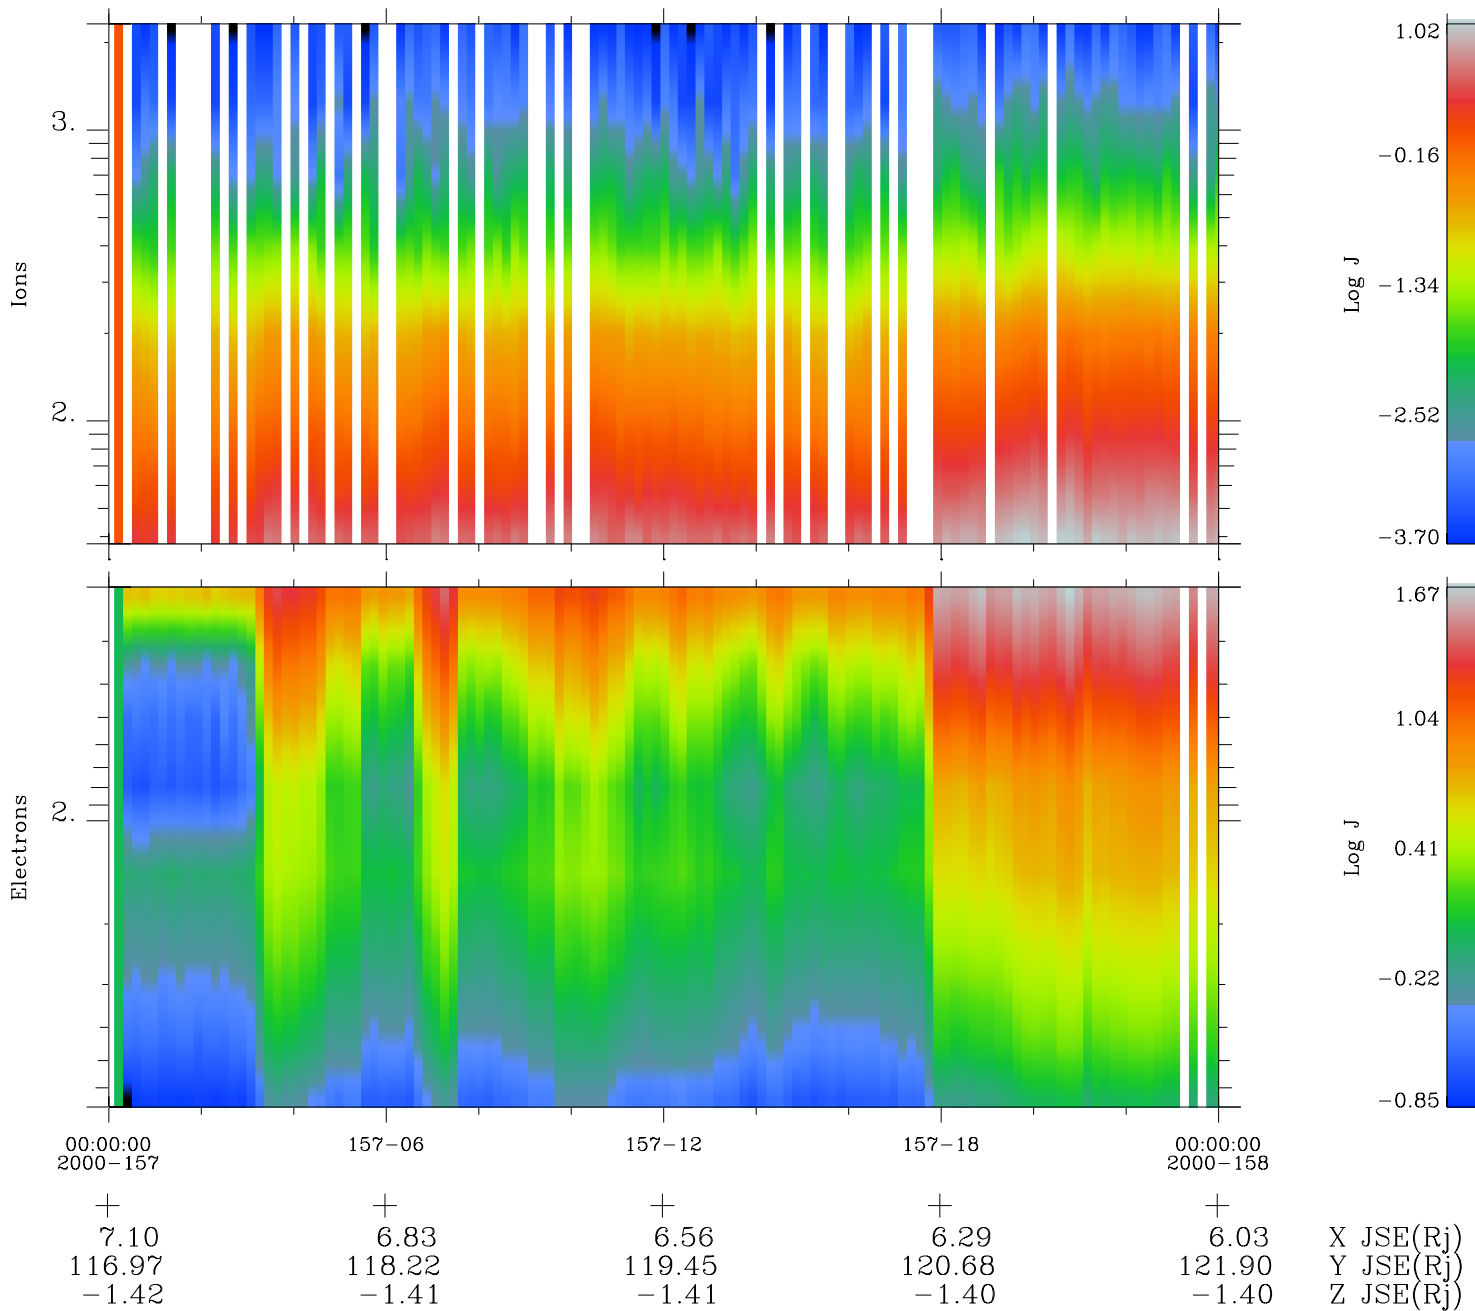

Galileo EPD Real Time Omni Spectrum 00157

Software Version: RTSPEC_OMNI V 1.20
 Data Production: 18-05-01
 Plot Production: Mon Sep 17 11:24:30 2001
 Color File: wondr3
 Geofactor File: 1.1

- ◇ = Jupiter look direction
- = Corotation look direction