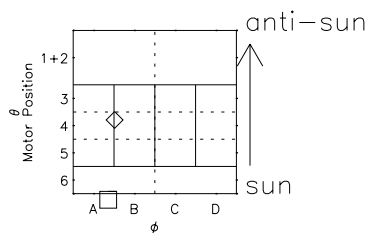

Galileo EPD Real Time R6 Ions Spectra 00157

Software Version: RTSPEC_R6 V 1.20
 Data Production: 18-05-01
 Plot Production: Mon Sep 17 11:24:19 2001
 Color File: wondr3
 Geofactor File: 1.1

◇ = Jupiter look direction
 □ = Corotation look direction