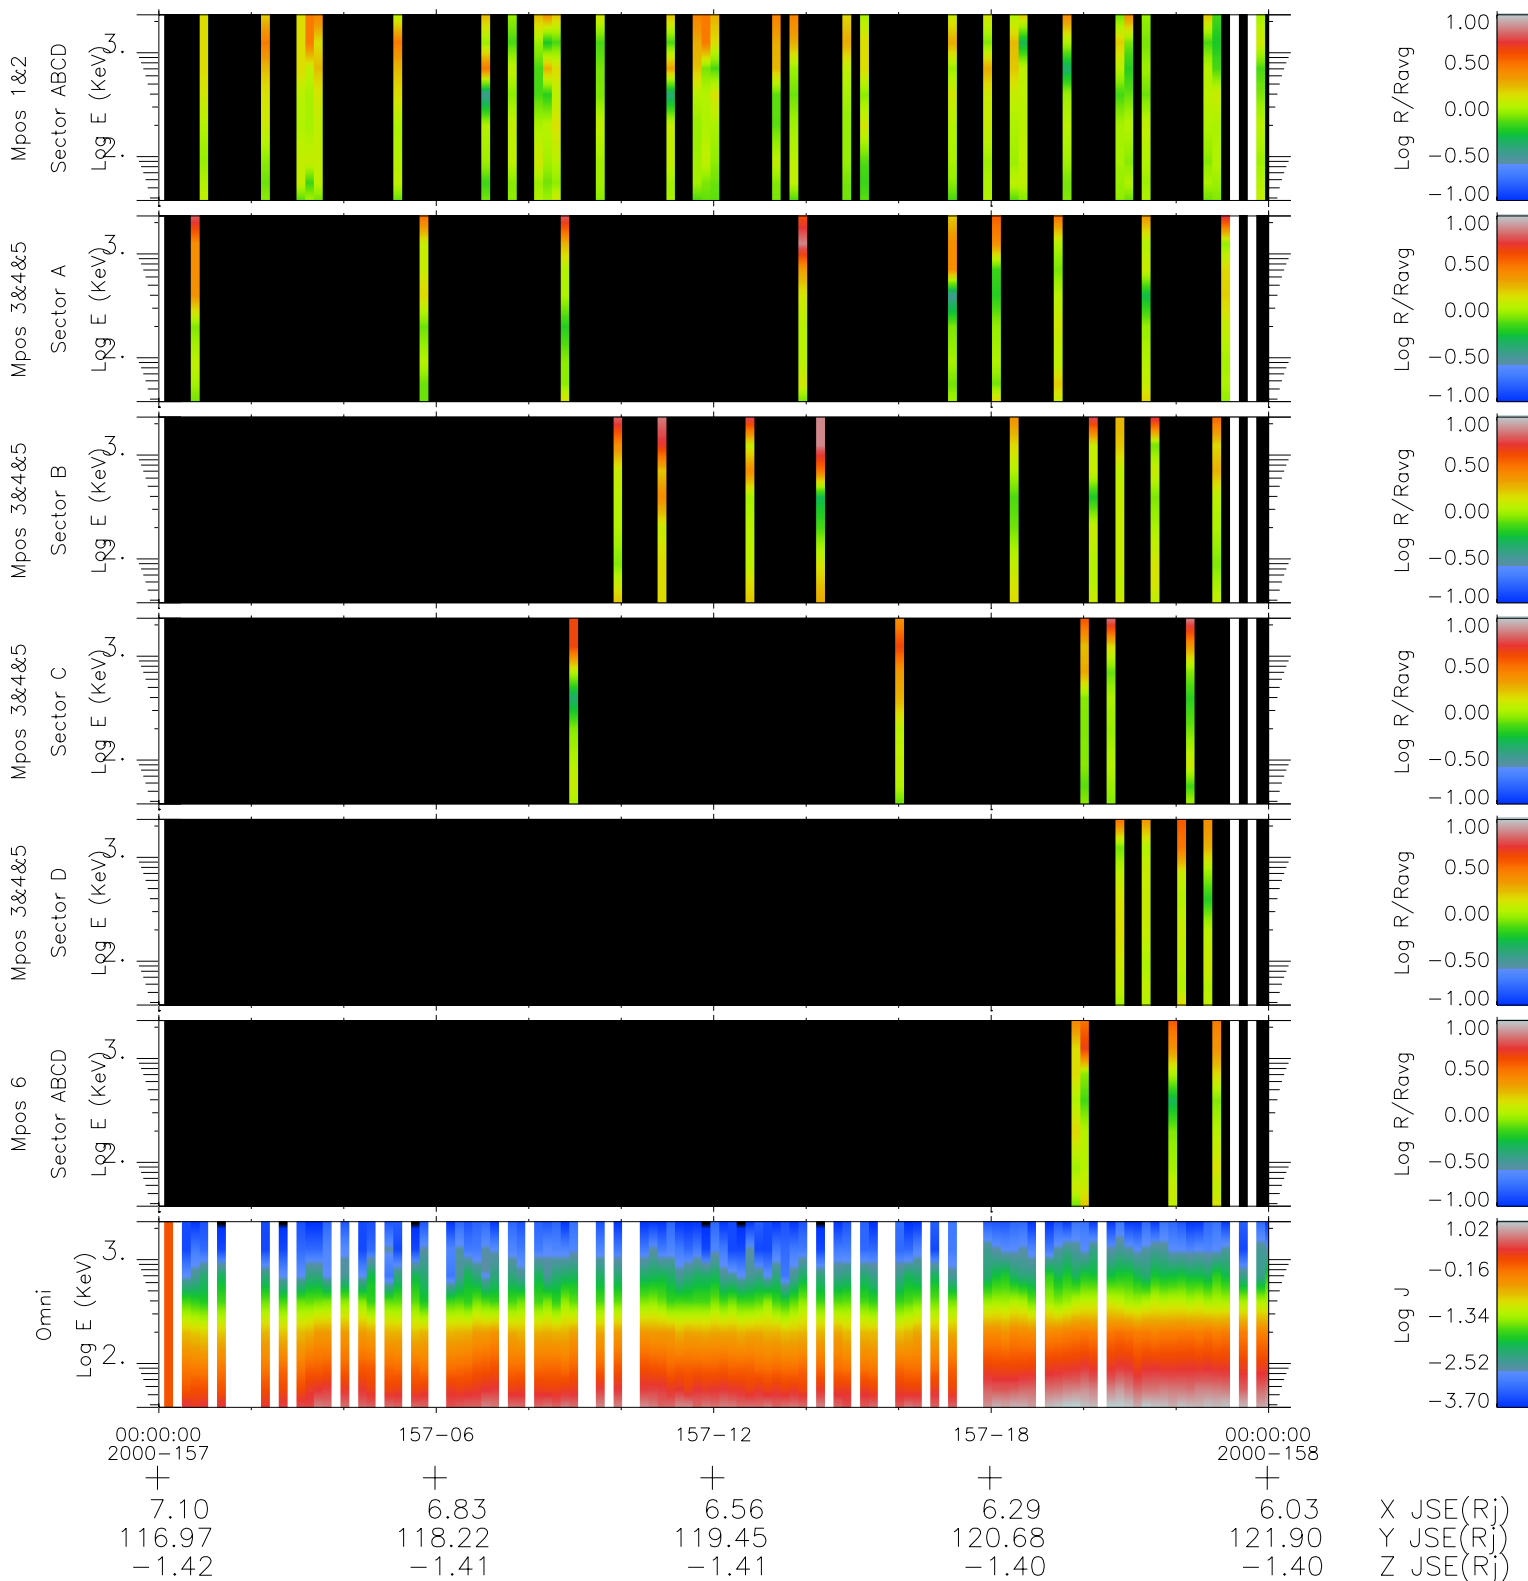

Galileo EPD Real Time R6 Ions Spectra 00157

Software Version: RTSPEC_R6 V 1.20
 Data Production: 18-05-01
 Plot Production: Mon Sep 17 11:24:19 2001
 Color File: wondr3
 Geofactor File: 1.1

◇ = Jupiter look direction
 □ = Corotation look direction