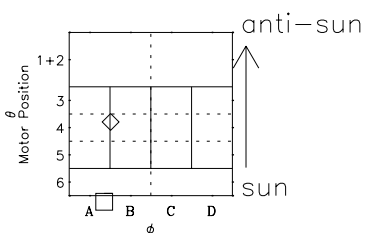

# Galileo EPD Real-Time Six-Sector 00157

Software Version: RTLINE\_R6 V 1.20  
Data Production: 18-05-01  
Plot Production: Mon Sep 17 11:26:26 2001

◇ = Jupiter look direction  
□ = Corotation look direction