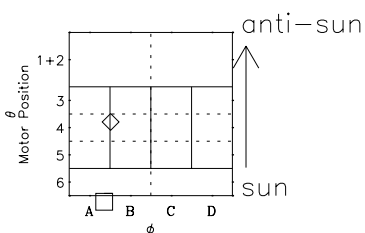

Galileo EPD Real-Time Six-Sector 00157

Software Version: RTLINE_R6 V 1.20
Data Production: 18-05-01
Plot Production: Mon Sep 17 11:26:26 2001

◇ = Jupiter look direction
□ = Corotation look direction