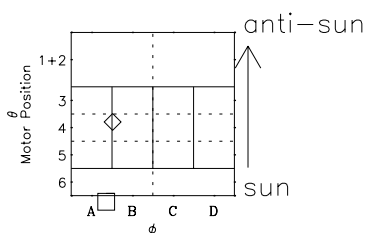

Galileo EPD Real-Time Six-Sector 00157

Software Version: RTLINE_R6 V 1.20
Data Production: 18-05-01
Plot Production: Mon Sep 17 11:26:25 2001

- ◇ = Jupiter look direction
- = Corotation look direction