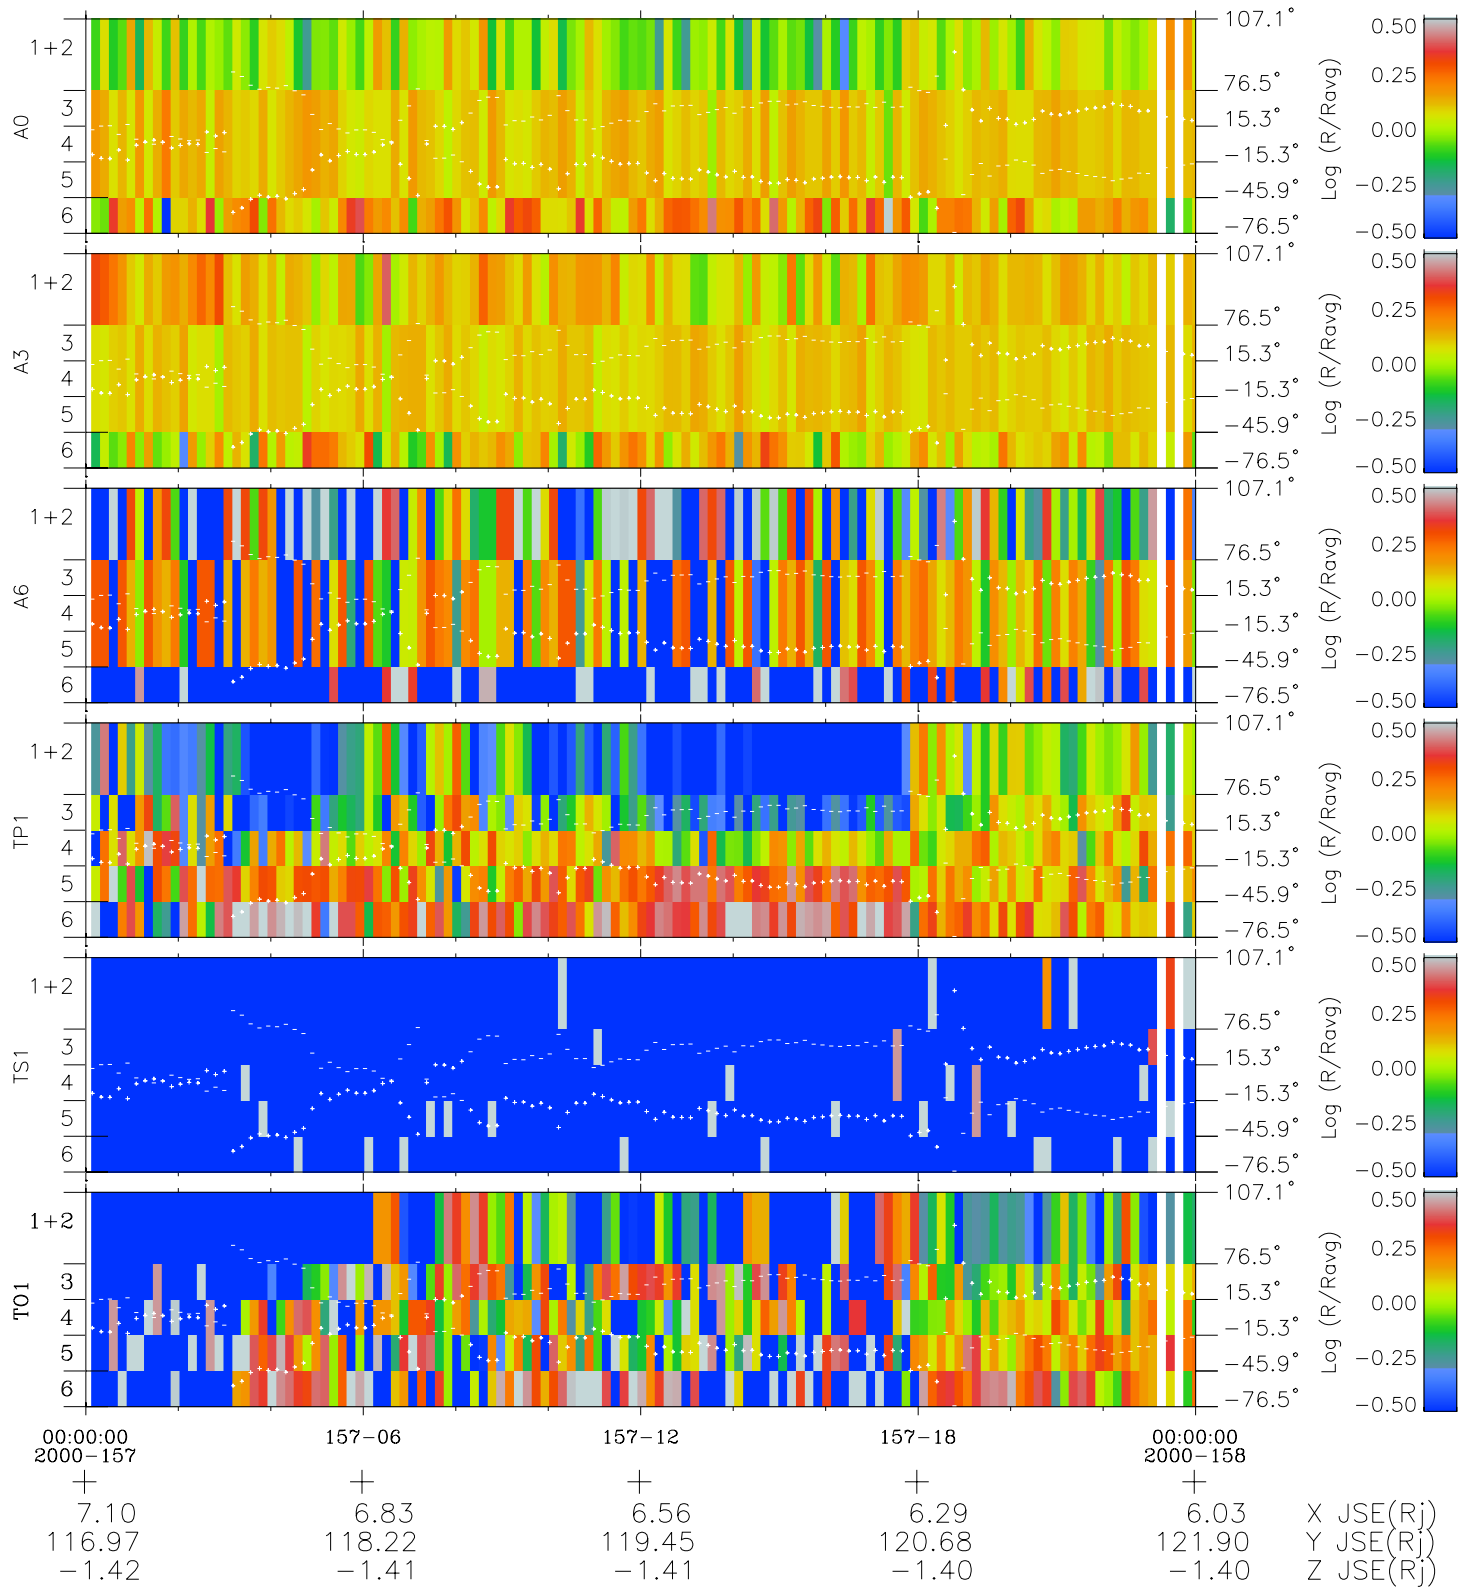

Galileo EPD Real Elevation Anisotropies 00157

Software Version: RTELEV_MEAN V 1.20
Data Production: 18-05-01
Plot Production: Mon Sep 17 11:25:17 2001
Color File: wondr3
Geofactor File: 1.1

- ◇ = Jupiter look direction
- = Corotation look direction