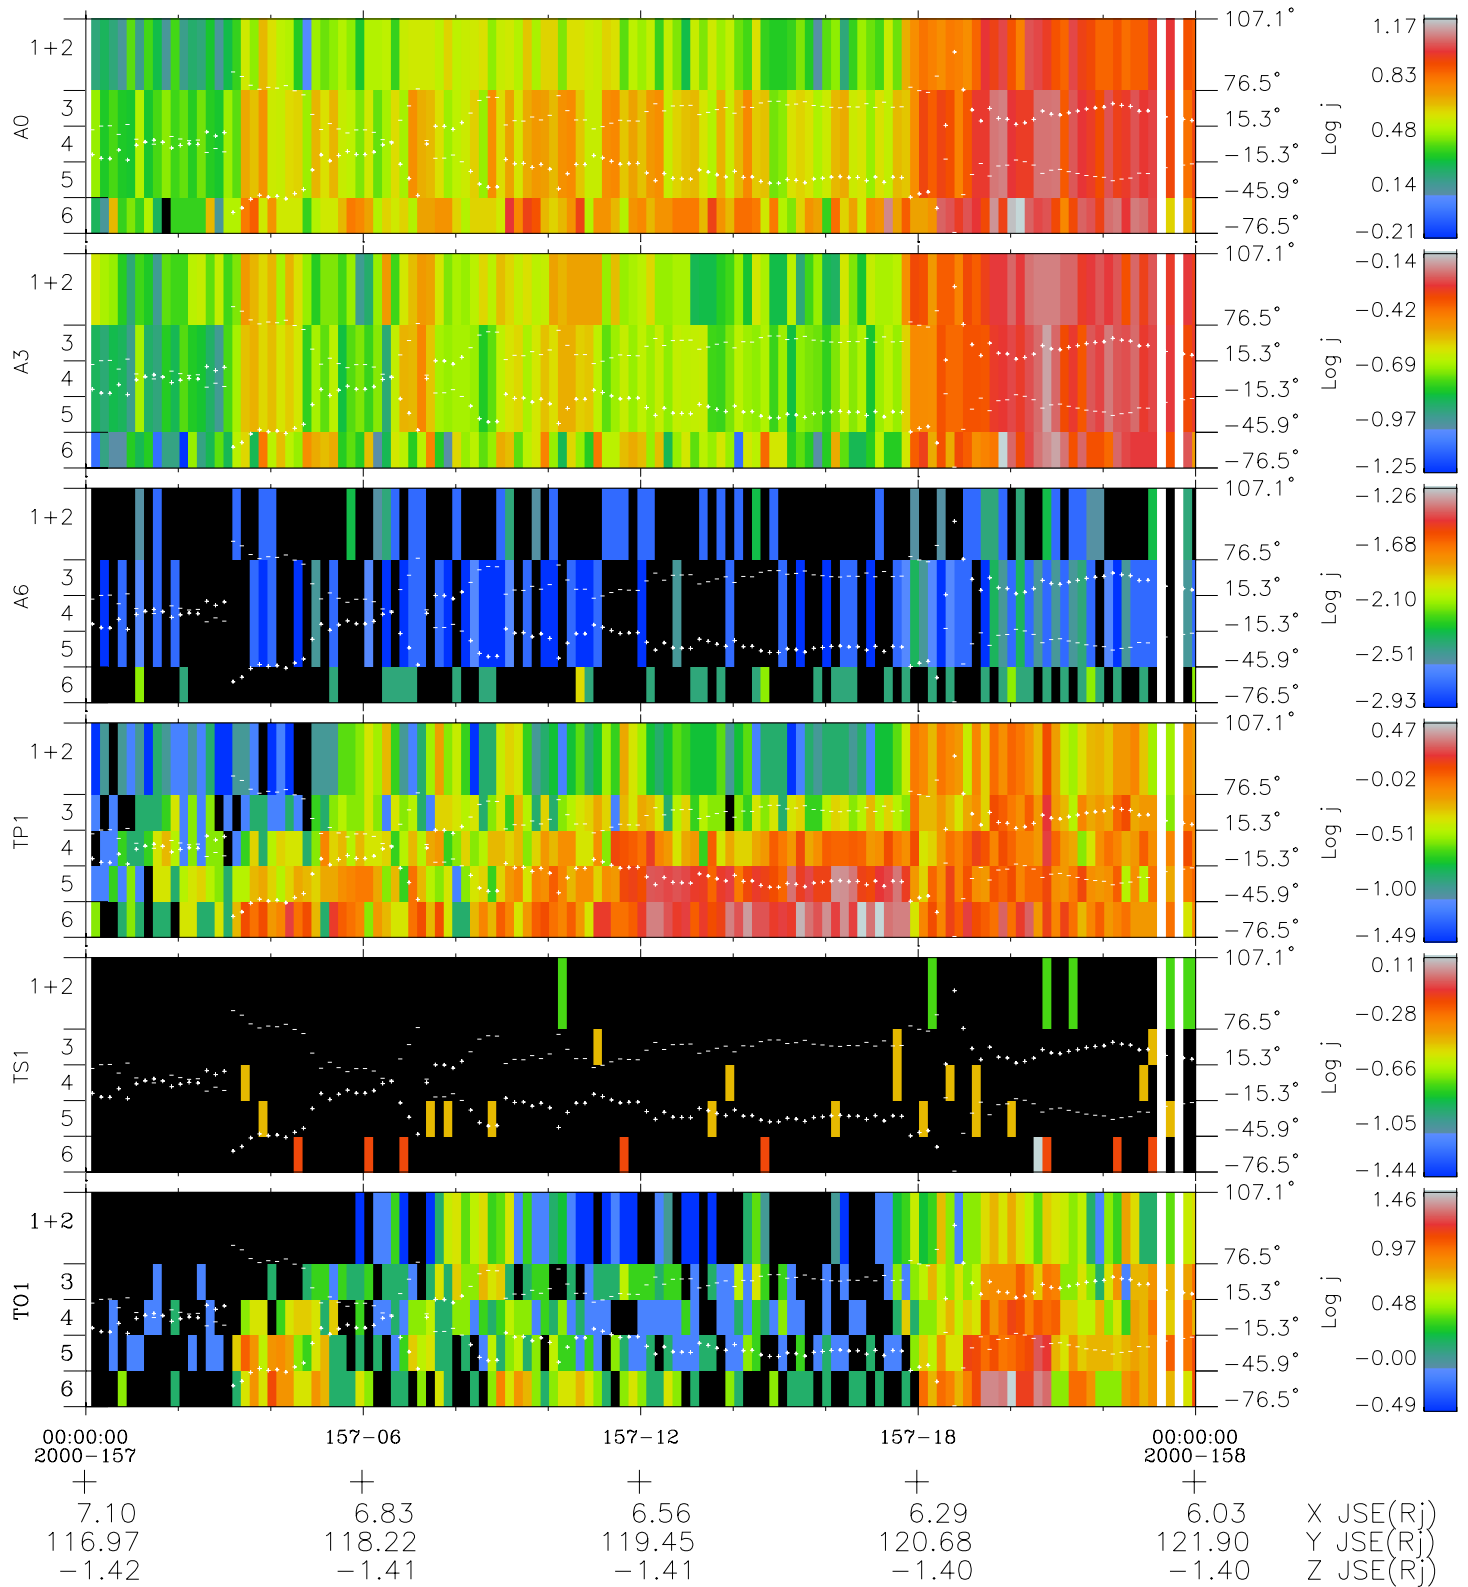

# Galileo EPD Real Elevation Anisotropies 00157

Software Version: RTELEV\_FLUX V 1.20  
Data Production: 18-05-01  
Plot Production: Mon Sep 17 11:25:28 2001  
Color File: wondr3  
Geofactor File: 1.1

- ◇ = Jupiter look direction
- = Corotation look direction