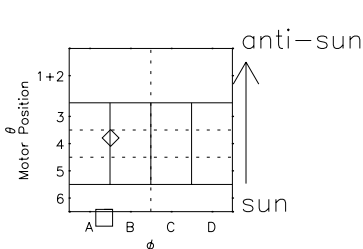

# Galileo EPD Real Elevation Anisotropies 00157

Software Version: RTELEV\_FLUX V 1.20  
Data Production: 18-05-01  
Plot Production: Mon Sep 17 11:25:28 2001  
Color File: wondr3  
Geofactor File: 1.1

- ◇ = Jupiter look direction
- = Corotation look direction