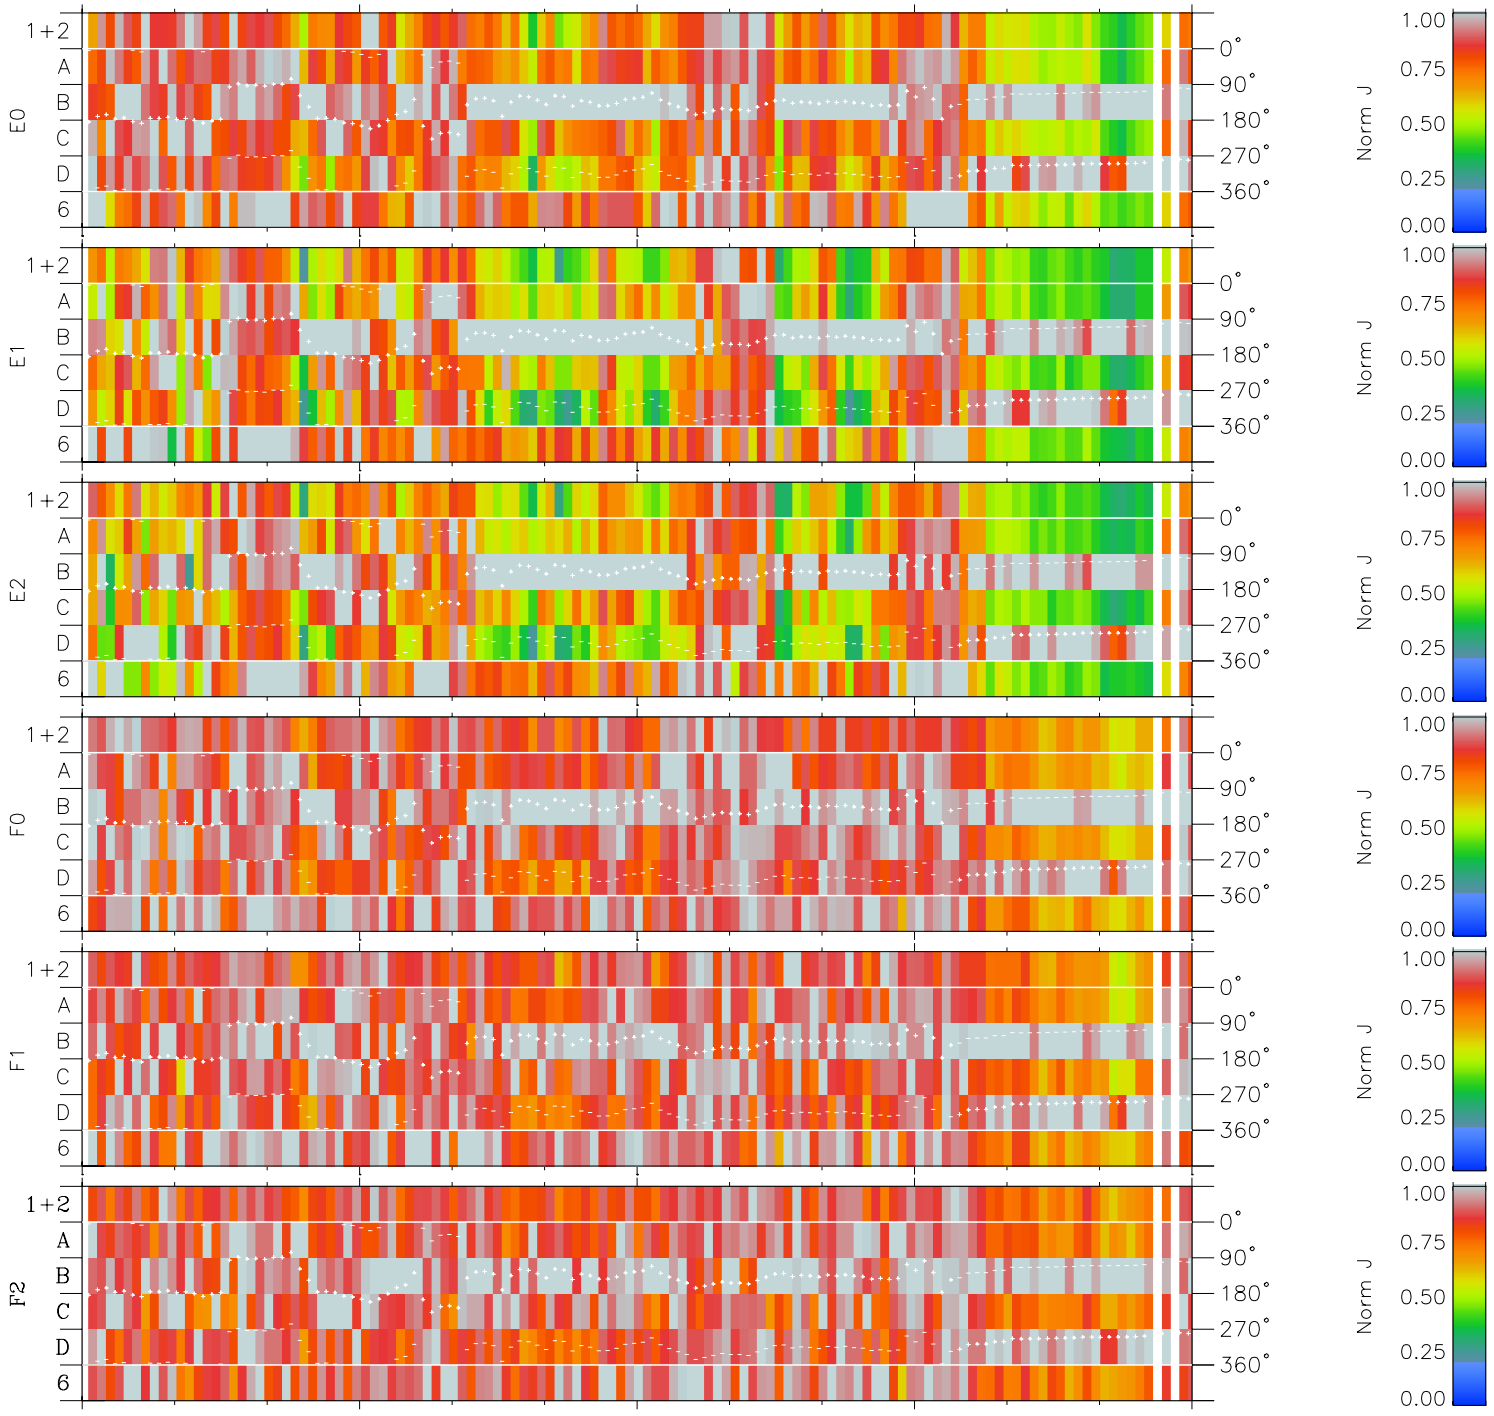

Galileo EPD Real Time Azimuth Anisotropies 00157

Software Version: RTAZIM_NORM V 1.20
 Data Production: 18-05-01
 Plot Production: Mon Sep 17 11:26:14 2001
 Color File: wondr3
 Geofactor File: 1.1

00:00:00 2000-157	157-06	157-12	157-18	00:00:00 2000-158	
+	+	+	+	+	
7.10	6.83	6.56	6.29	6.03	X JSE(R _j)
116.97	118.22	119.45	120.68	121.90	Y JSE(R _j)
-1.42	-1.41	-1.41	-1.40	-1.40	Z JSE(R _j)

- ◇ = Jupiter look direction
- = Corotation look direction