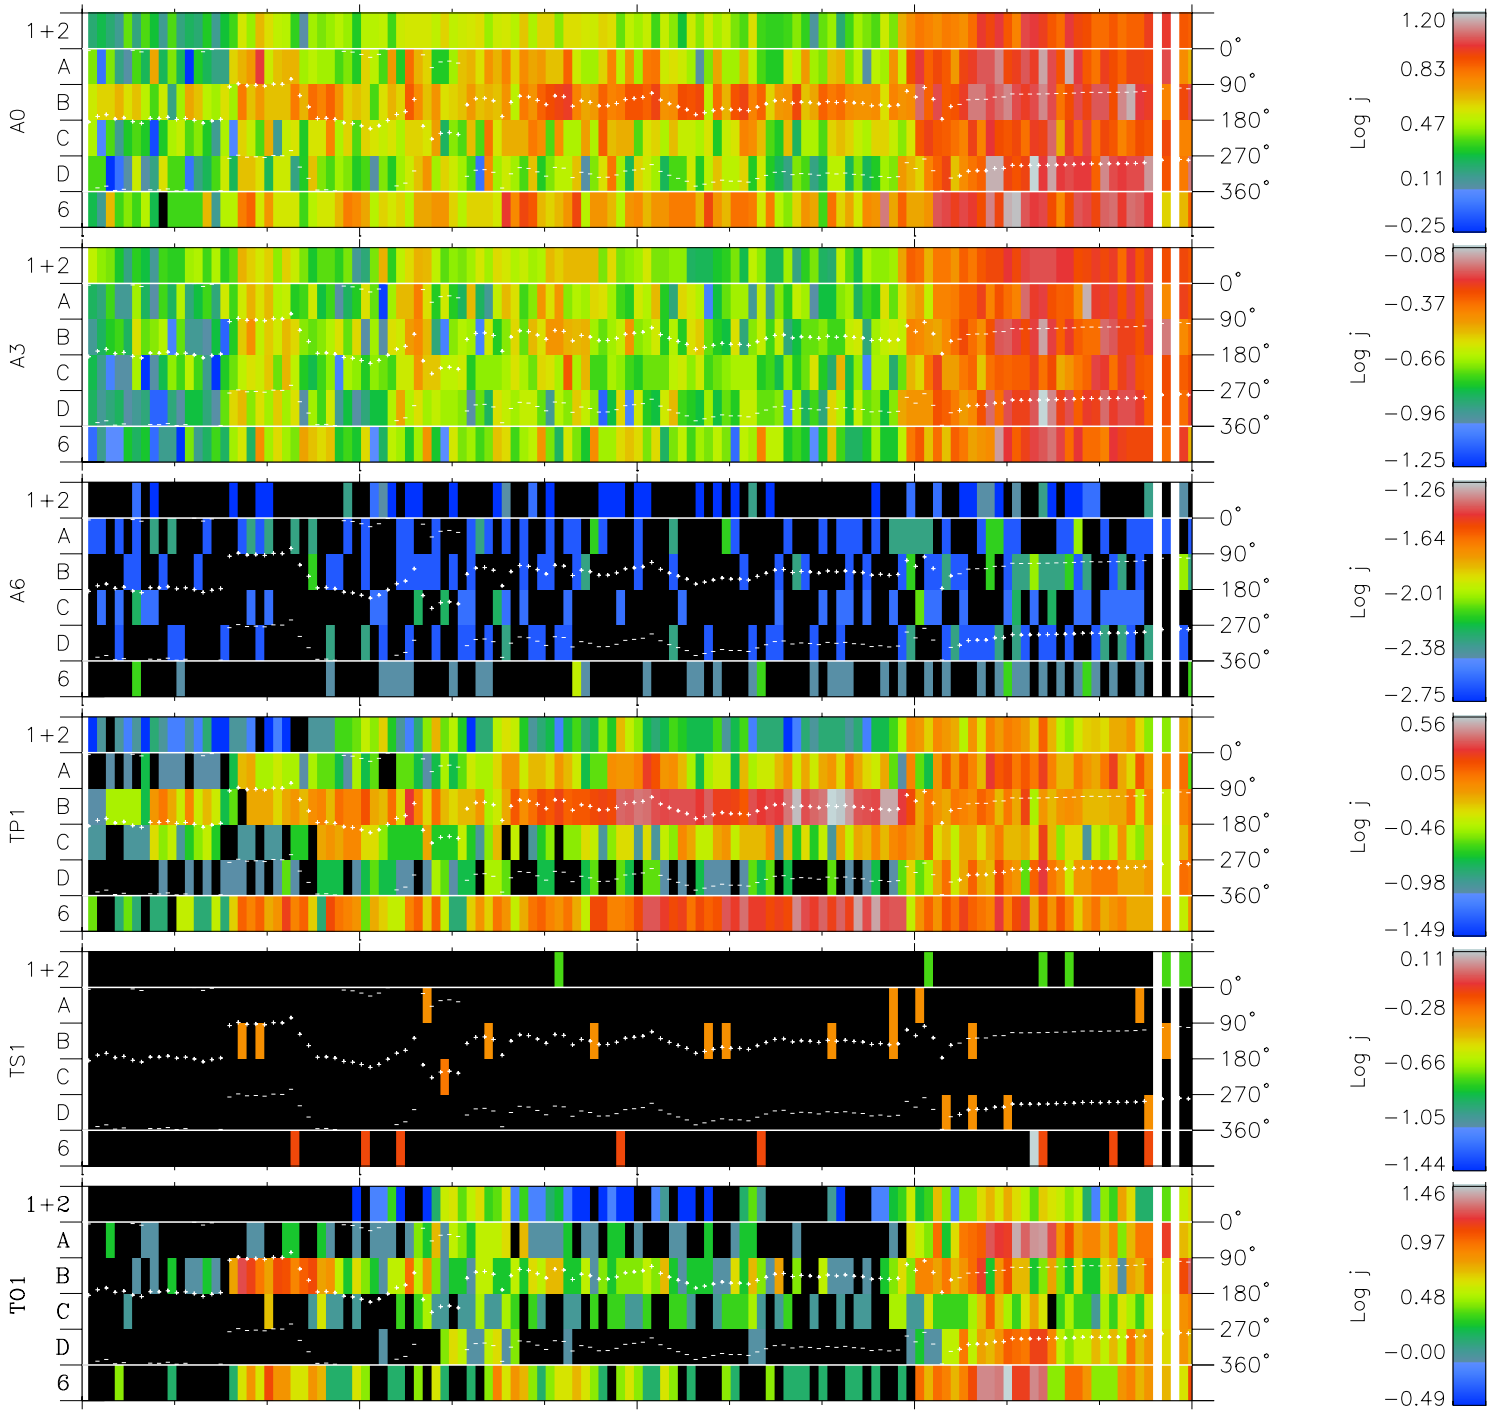

Galileo EPD Real Time Azimuth Anisotropies 00157

Software Version: RTAZIM_FLUX V 1.20
Data Production: 18-05-01
Plot Production: Mon Sep 17 11:25:59 2001
Color File: wondr3
Geofactor File: 1.1

00:00:00 2000-157	157-06	157-12	157-18	00:00:00 2000-158	
+	+	+	+	+	
7.10	6.83	6.56	6.29	6.03	X JSE(R _j)
116.97	118.22	119.45	120.68	121.90	Y JSE(R _j)
-1.42	-1.41	-1.41	-1.40	-1.40	Z JSE(R _j)

- ◇ = Jupiter look direction
- = Corotation look direction