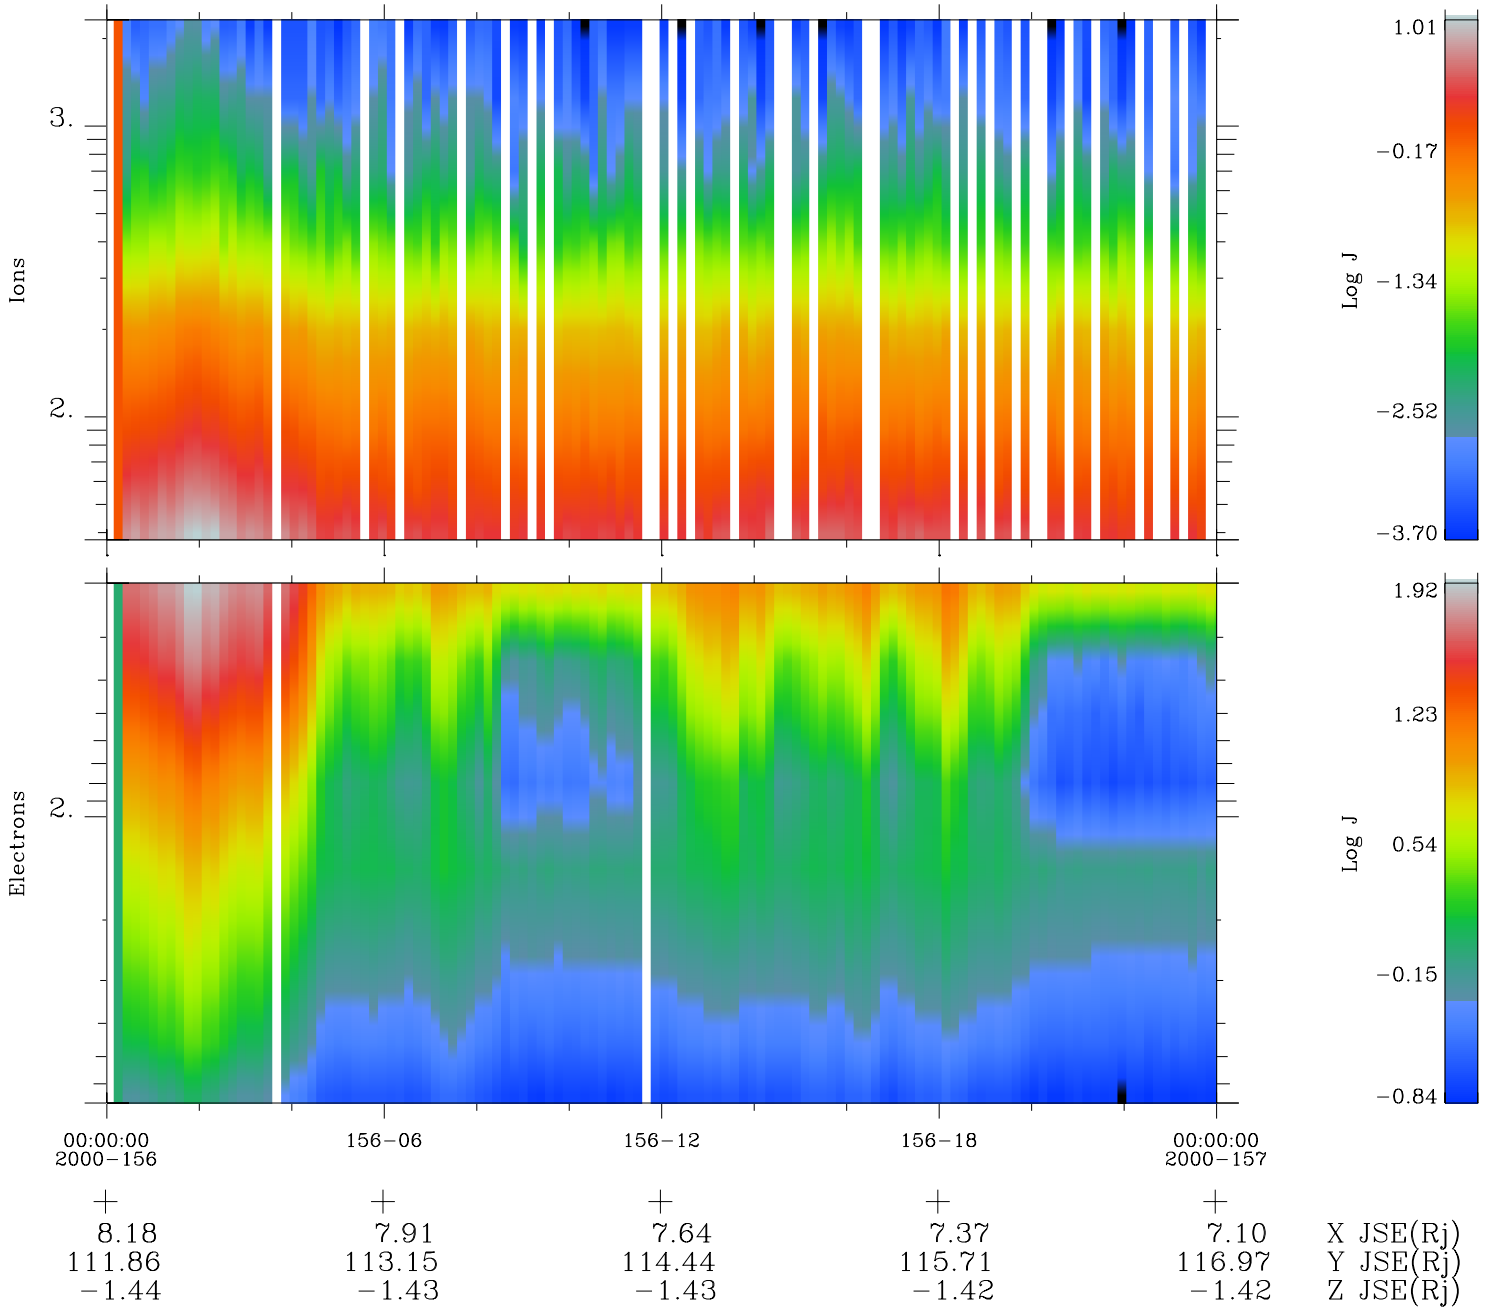

# Galileo EPD Real Time Omni Spectrum 00156

Software Version: RTSPEC\_OMNI V 1.20  
 Data Production: 10-03-01  
 Plot Production: Mon Sep 17 11:17:02 2001  
 Color File: wondr3  
 Geofactor File: 1.1

◇ = Jupiter look direction  
 □ = Corotation look direction