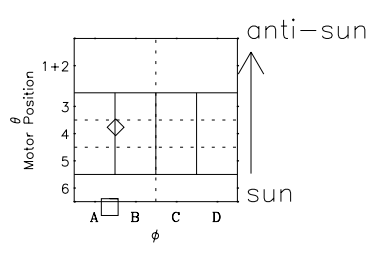

# Galileo EPD Real Time Omni Spectrum 00156

Software Version: RTSPEC\_OMNI V 1.20  
 Data Production: 10-03-01  
 Plot Production: Mon Sep 17 11:17:02 2001  
 Color File: wondr3  
 Geofactor File: 1.1

◇ = Jupiter look direction  
 □ = Corotation look direction