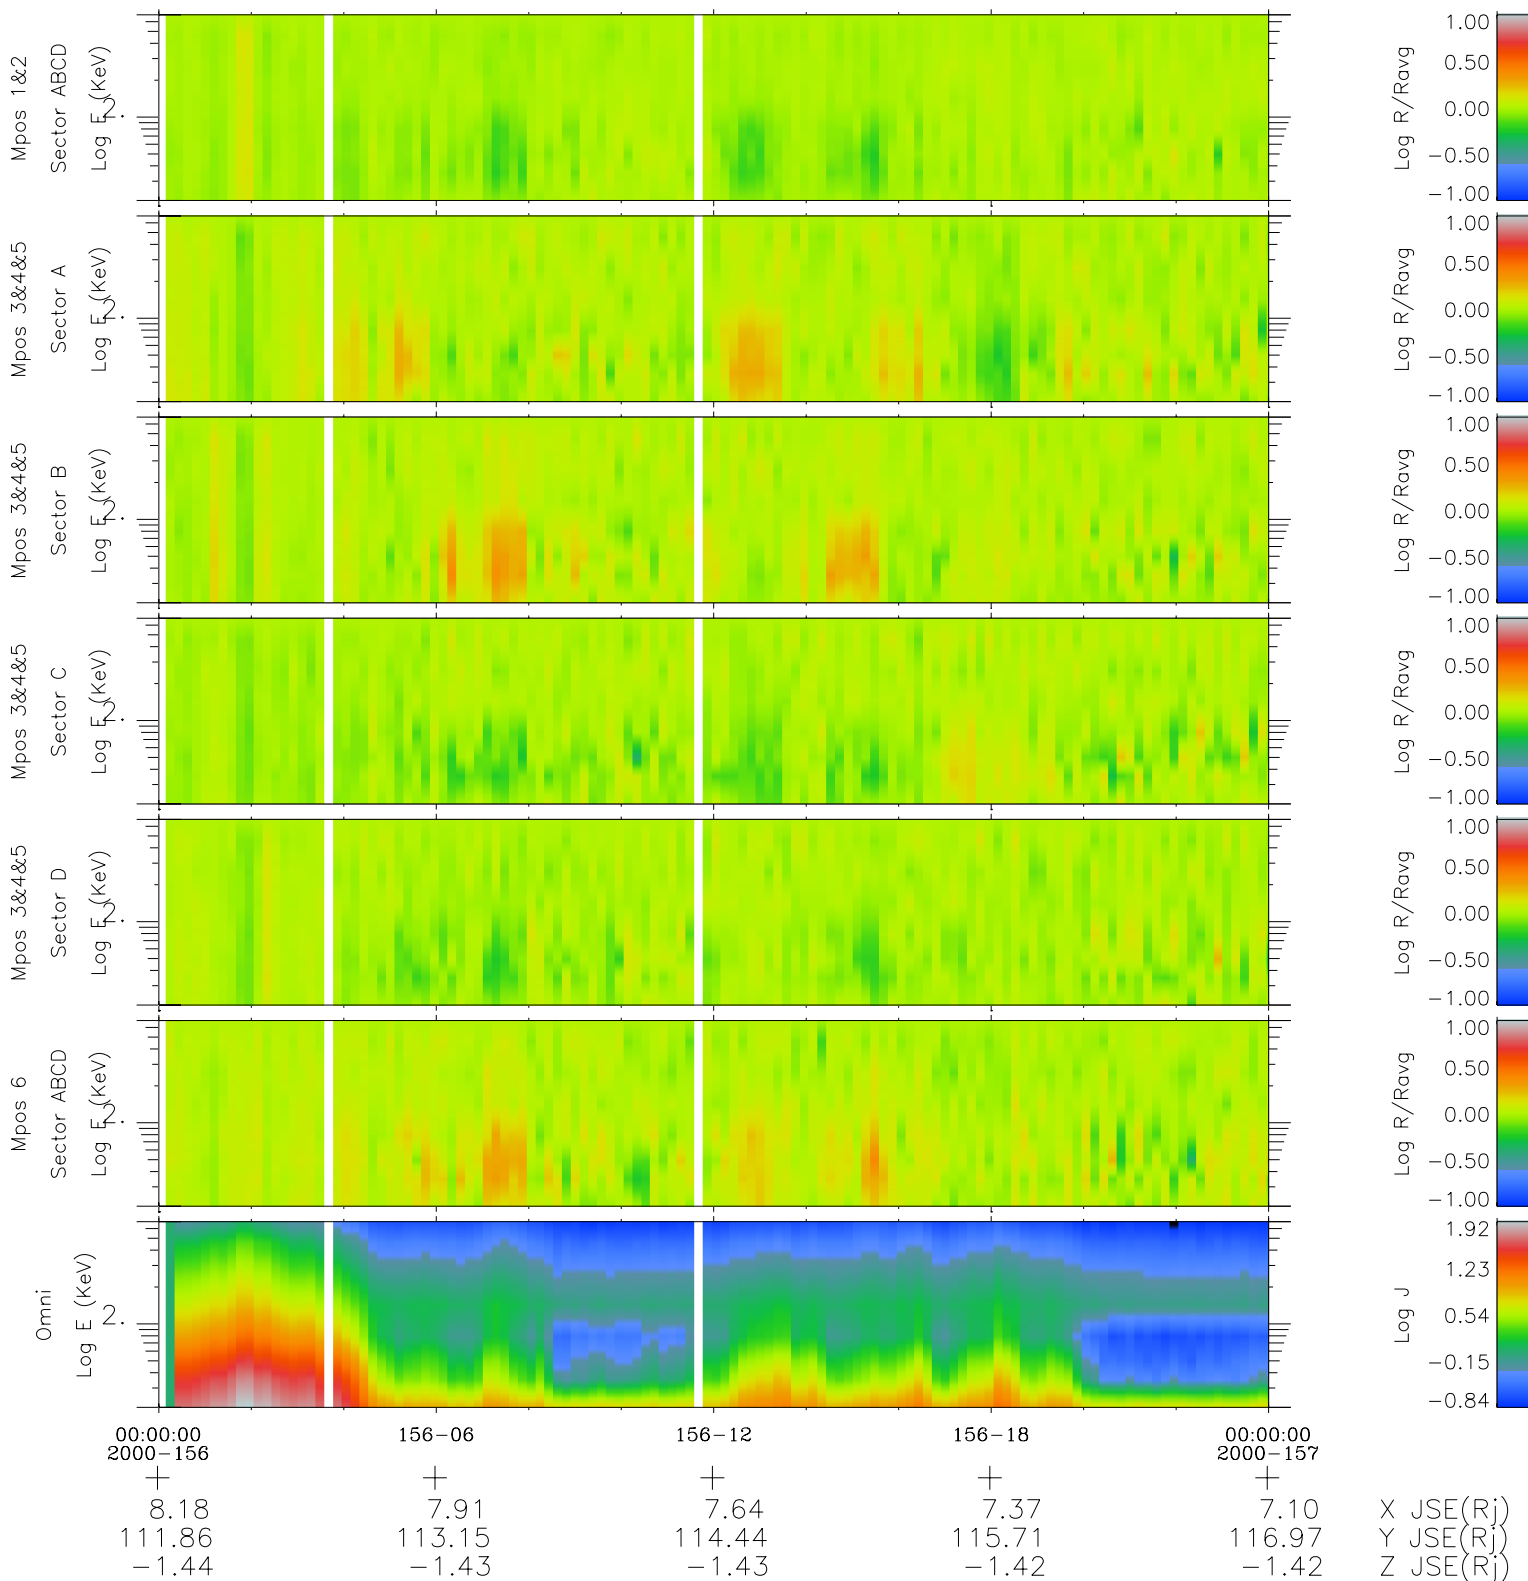

Galileo EPD Real Time R6 Electrons Spectra 00156

Software Version: RTSPEC_R6 V 1.20
 Data Production: 10-03-01
 Plot Production: Mon Sep 17 11:16:56 2001
 Color File: wondr3
 Geofactor File: 1.1

- ◇ = Jupiter look direction
- = Corotation look direction