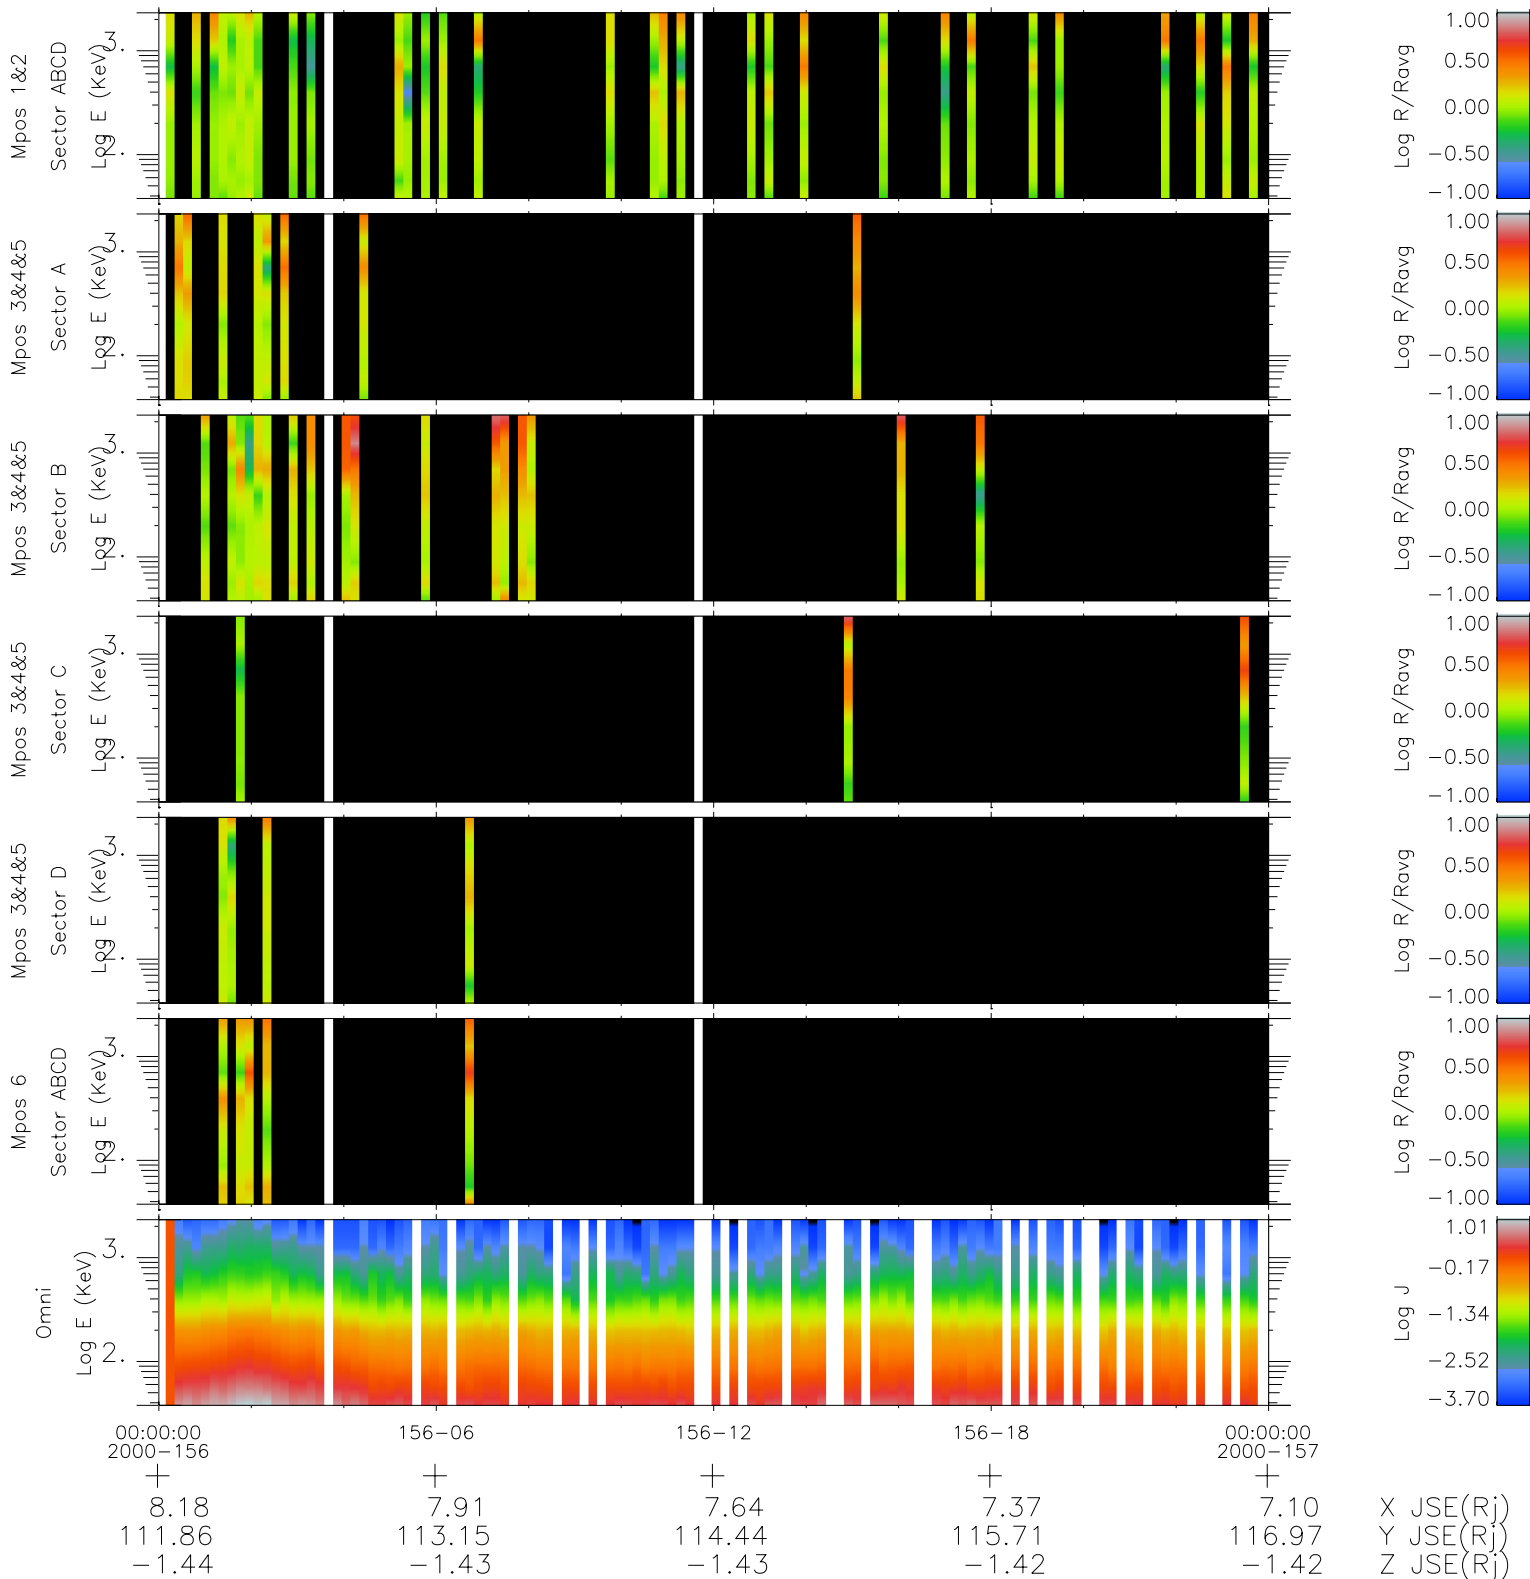

Galileo EPD Real Time R6 Ions Spectra 00156

Software Version: RTSPEC_R6 V 1.20
 Data Production: 10-03-01
 Plot Production: Mon Sep 17 11:16:50 2001
 Color File: wondr3
 Geofactor File: 1.1

- ◇ = Jupiter look direction
- = Corotation look direction