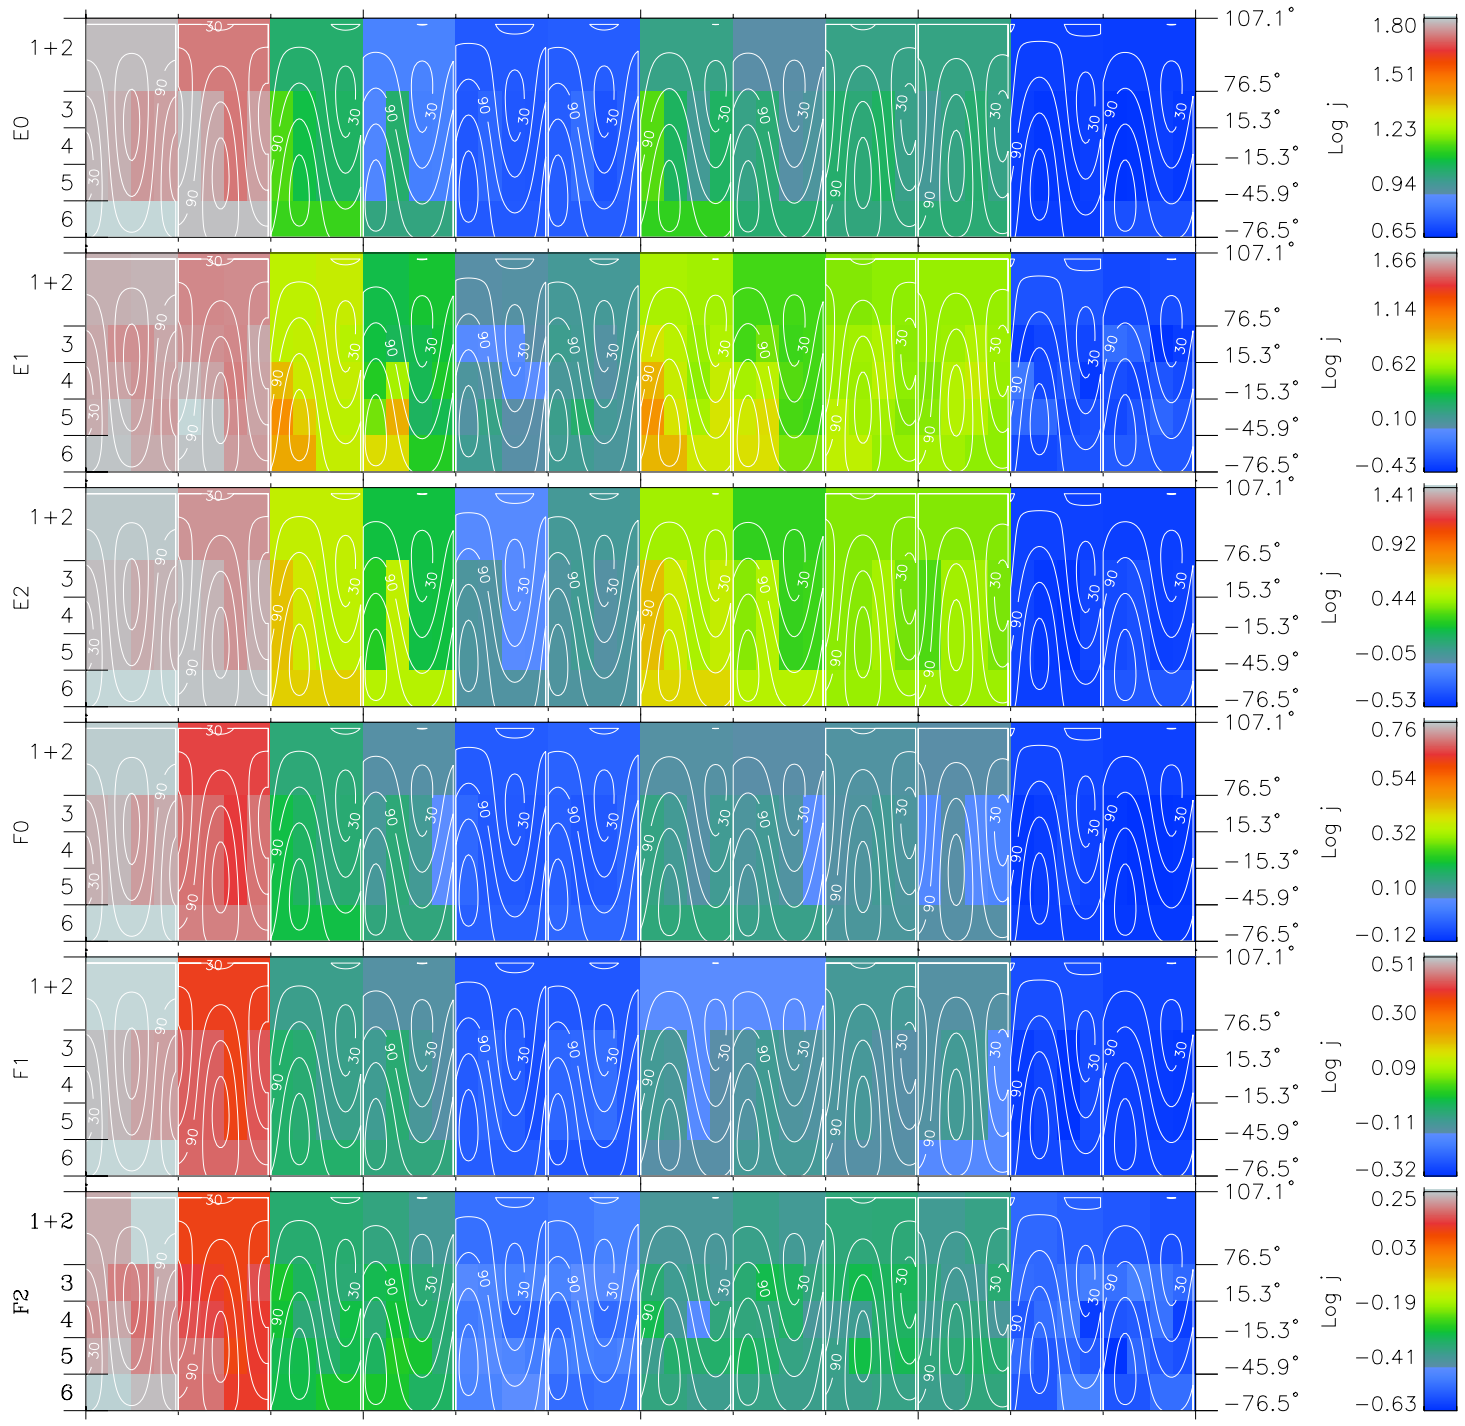

Galileo EPD Real Time All-Sky Anisotropies 00156

Software Version: RTSKY_FLUX V 1.20
 Data Production: 10-03-01
 Plot Production: Mon Sep 17 11:17:29 2001
 Color File: wondr3
 Geofactor File: 1.1

00:00:00 2000-156	156-06	156-12	156-18	00:00:00 2000-157	
+	+	+	+	+	
8.18	7.91	7.64	7.37	7.10	X JSE(R _j)
111.86	113.15	114.44	115.71	116.97	Y JSE(R _j)
-1.44	-1.43	-1.43	-1.42	-1.42	Z JSE(R _j)

- ◇ = Jupiter look direction
- = Corotation look direction