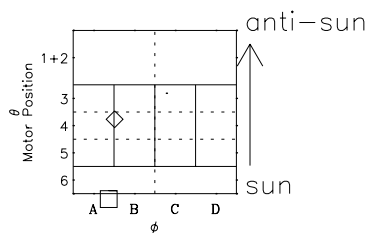

Galileo EPD Real-Time Six-Sector 00156

Software Version: RTLINE_R6 V 1.20
Data Production: 10-03-01
Plot Production: Mon Sep 17 11:18:56 2001

- ◇ = Jupiter look direction
- = Corotation look direction