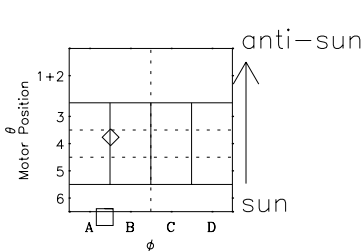

Galileo EPD Real-Time Six-Sector 00156

Software Version: RTLINE_R6 V 1.20
Data Production: 10-03-01
Plot Production: Mon Sep 17 11:18:56 2001

◇ = Jupiter look direction
□ = Corotation look direction