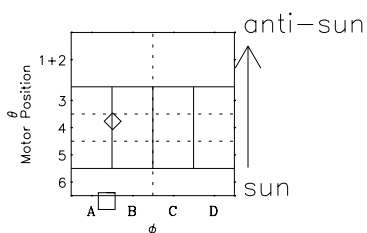

Galileo EPD Real-Time Six-Sector 00156

Software Version: RTLINE_R6 V 1.20
Data Production: 10-03-01
Plot Production: Mon Sep 17 11:18:55 2001

◇ = Jupiter look direction
□ = Corotation look direction