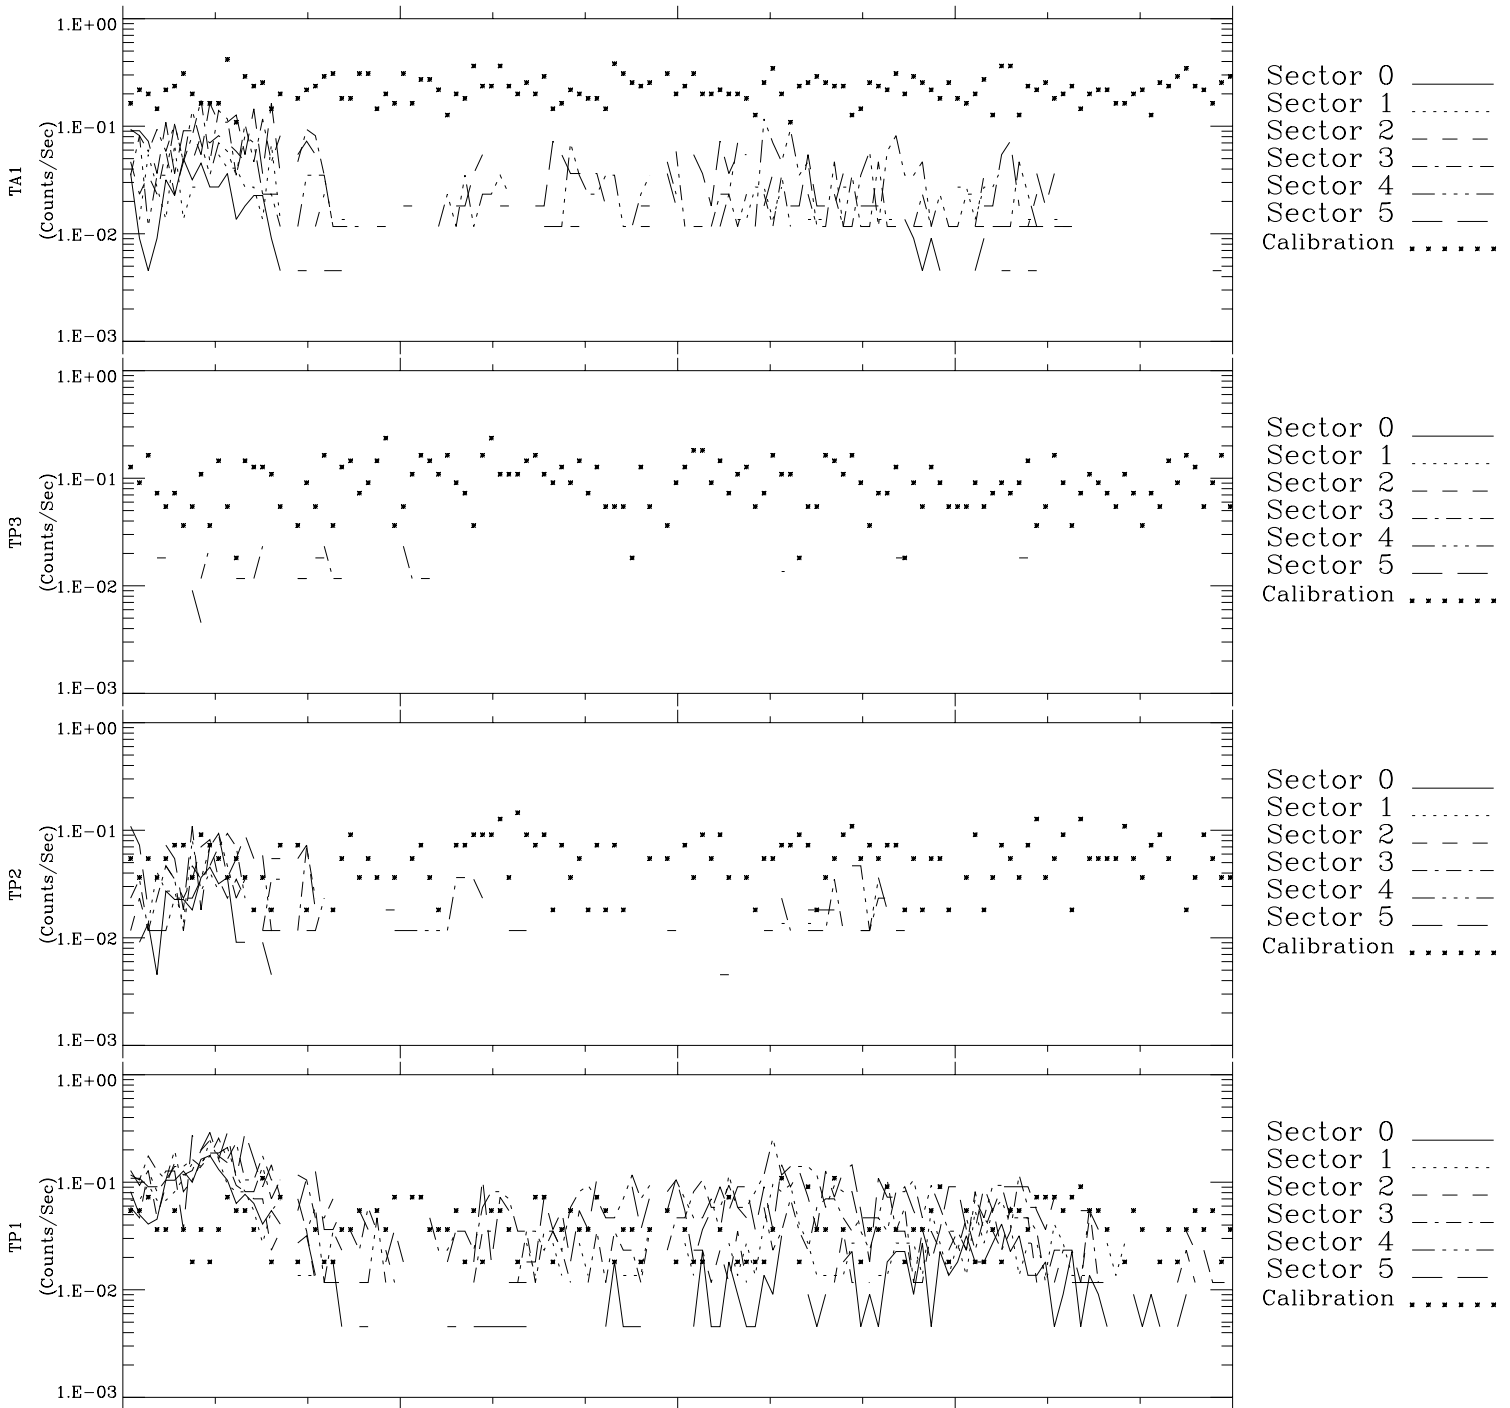

Galileo EPD Real-Time Six-Sector 00156

Software Version: RTLINE_R6 V 1.20
Data Production: 10-03-01
Plot Production: Mon Sep 17 11:18:55 2001

Time	8.18	7.91	7.64	7.37	7.10	X JSE(R _j)
00:00:00 2000-156	111.86	113.15	114.44	115.71	116.97	Y JSE(R _j)
	-1.44	-1.43	-1.43	-1.42	-1.42	Z JSE(R _j)

◇ = Jupiter look direction
□ = Corotation look direction