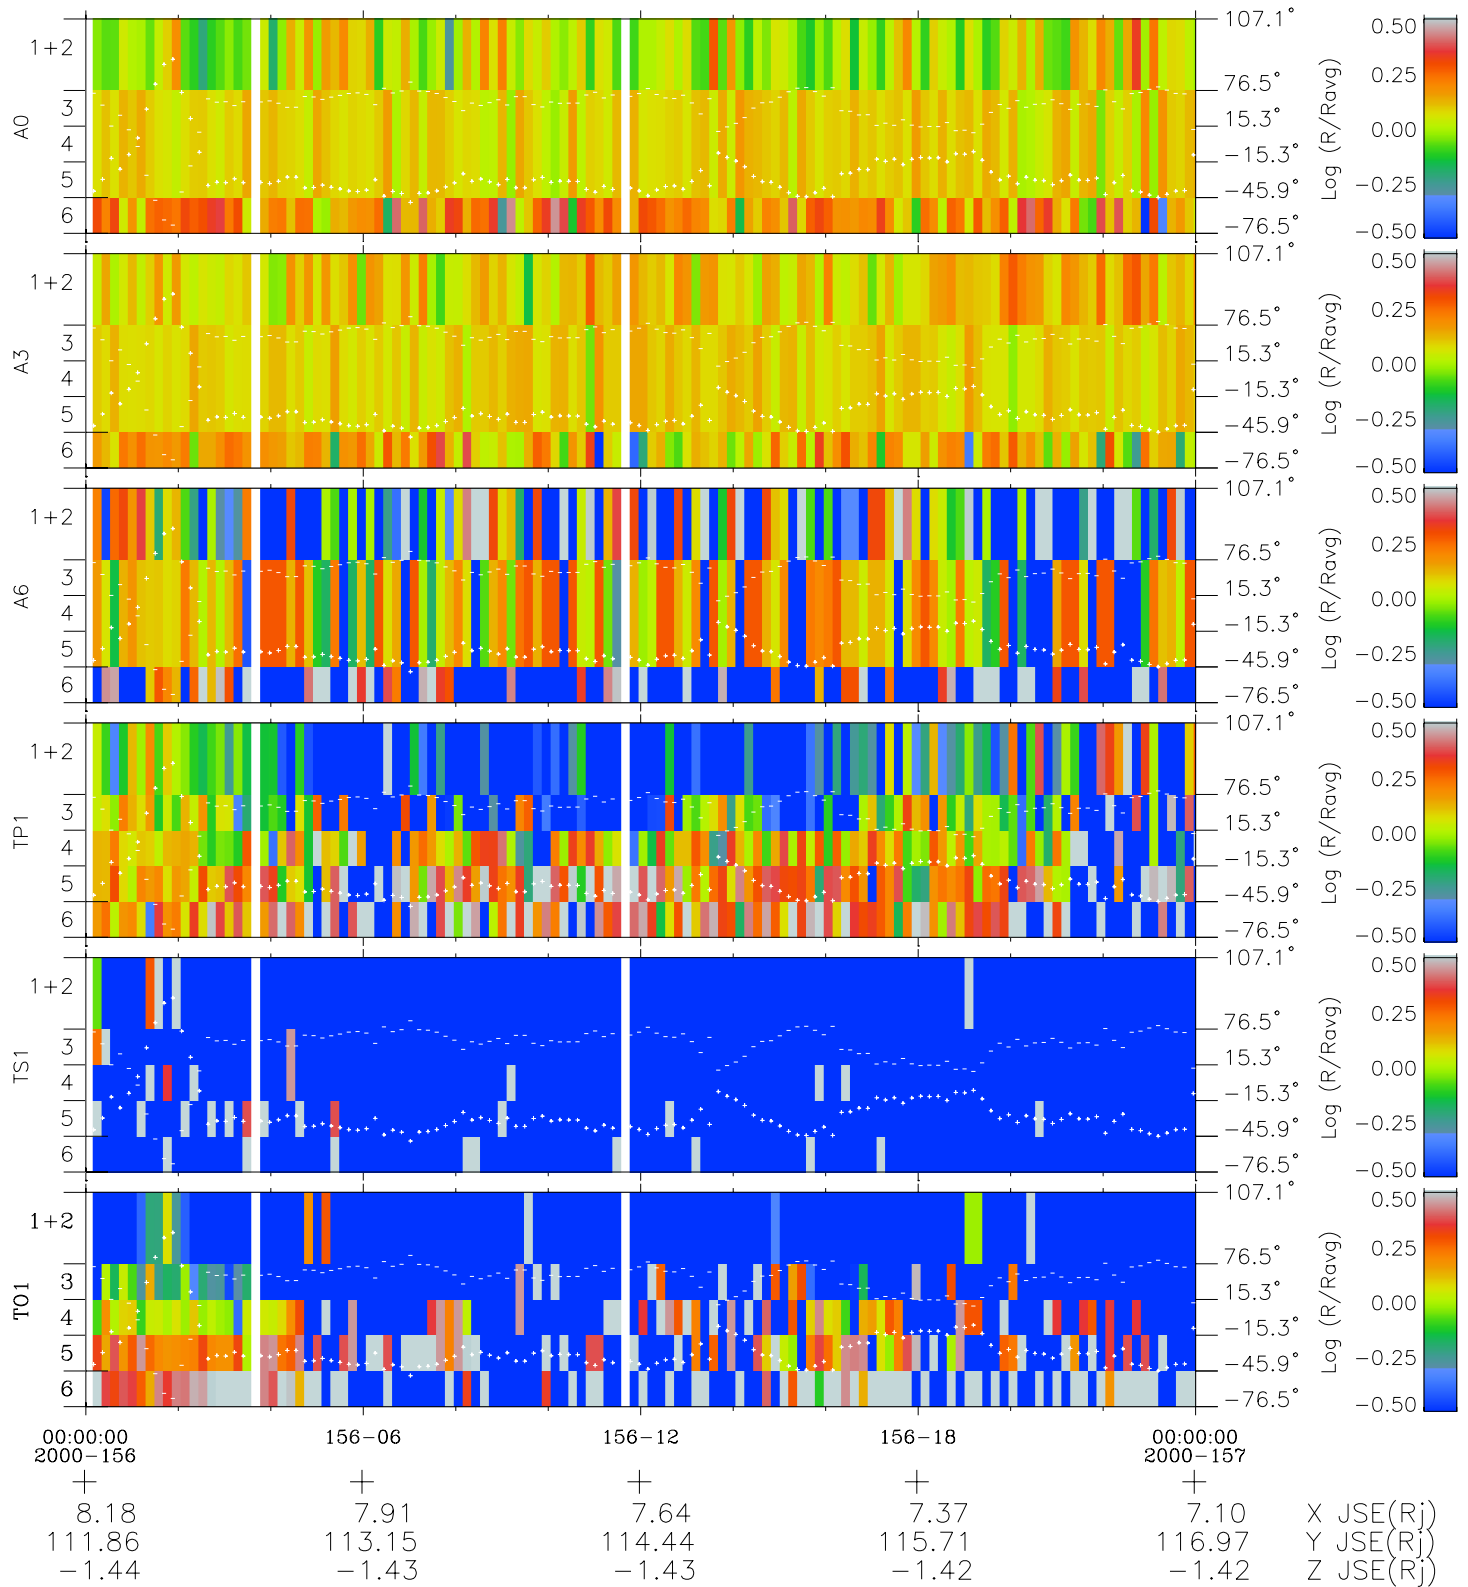

Galileo EPD Real Elevation Anisotropies 00156

Software Version: RTELEV_MEAN V 1.20
Data Production: 10-03-01
Plot Production: Mon Sep 17 11:17:48 2001
Color File: wondr3
Geofactor File: 1.1

- ◇ = Jupiter look direction
- = Corotation look direction