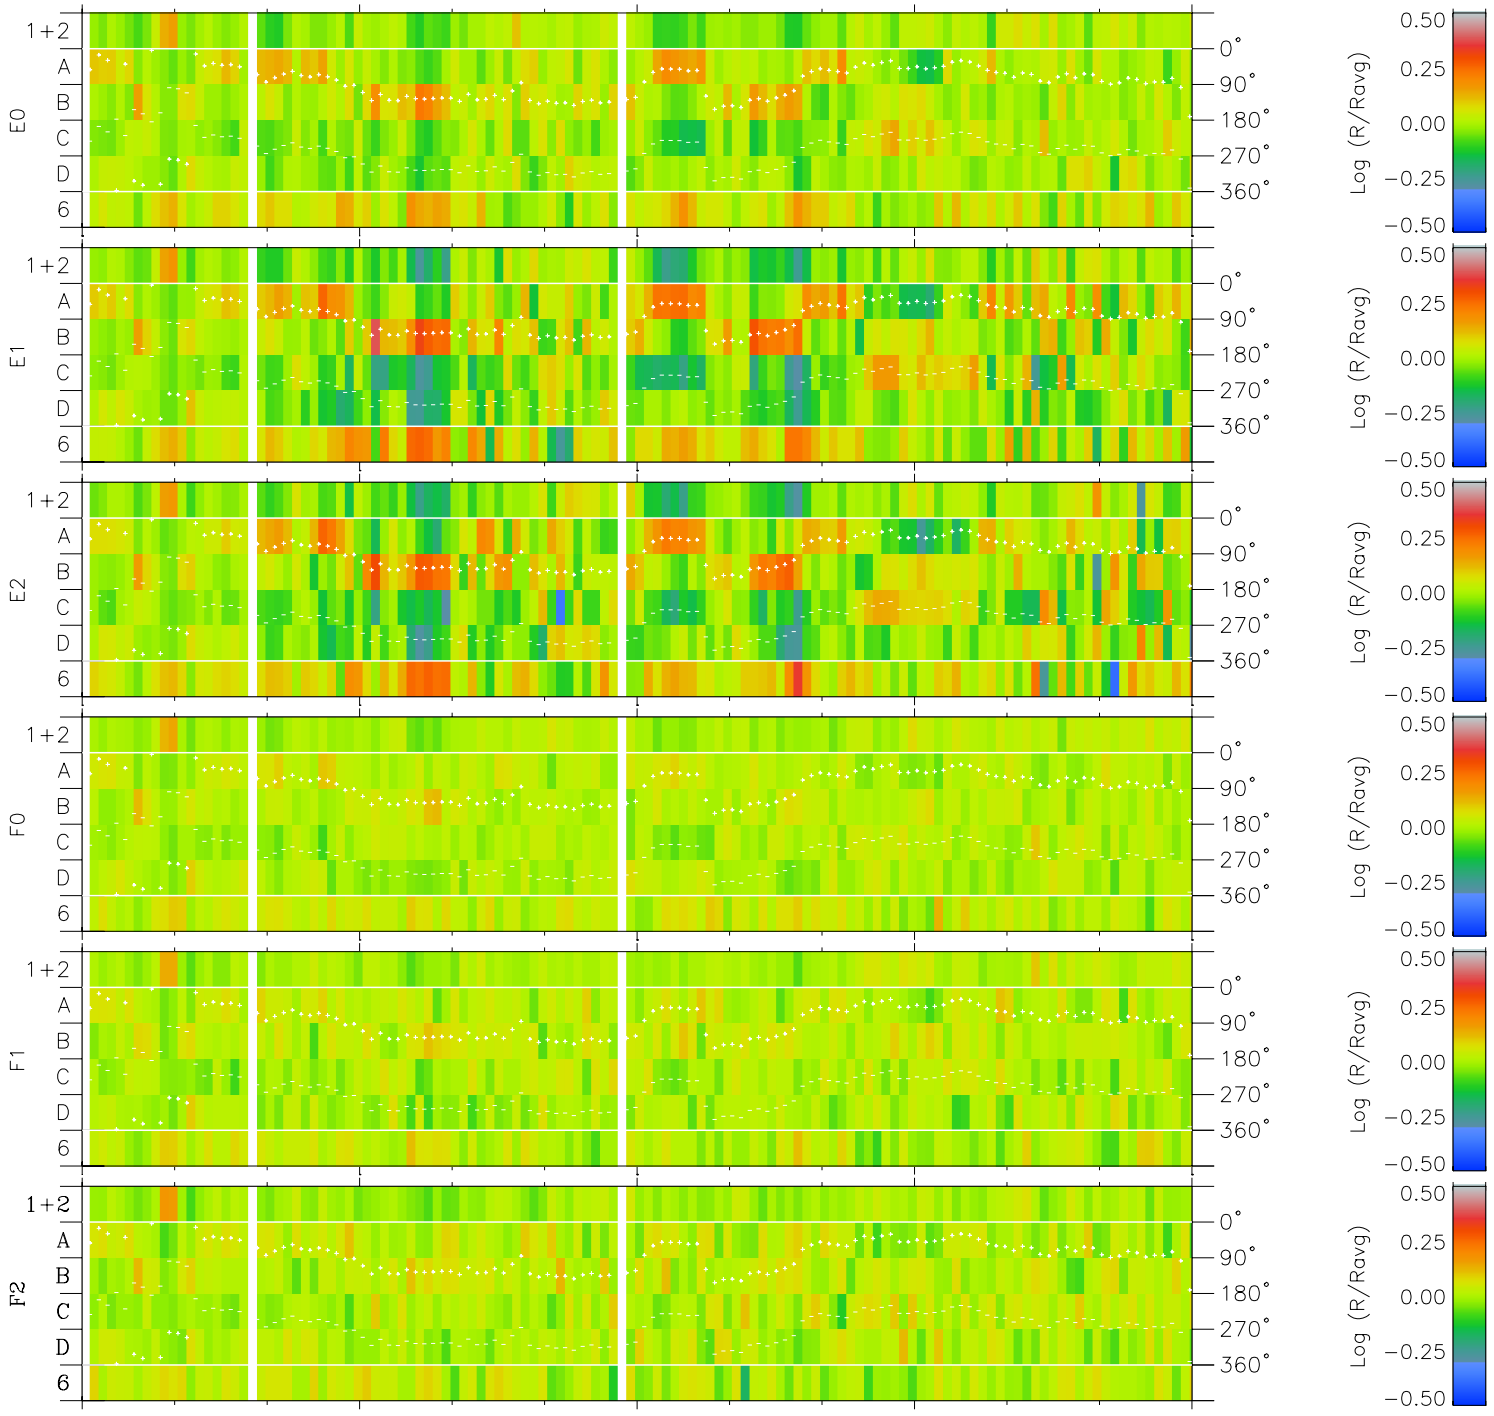

Galileo EPD Real Time Azimuth Anisotropies 00156

Software Version: RTAZIM_MEAN V 1.20
 Data Production: 10-03-01
 Plot Production: Mon Sep 17 11:18:24 2001
 Color File: wondr3
 Geofactor File: 1.1

00:00:00 2000-156	156-06	156-12	156-18	00:00:00 2000-157	
+	+	+	+	+	
8.18	7.91	7.64	7.37	7.10	X JSE(R _j)
111.86	113.15	114.44	115.71	116.97	Y JSE(R _j)
-1.44	-1.43	-1.43	-1.42	-1.42	Z JSE(R _j)

- ◇ = Jupiter look direction
- = Corotation look direction