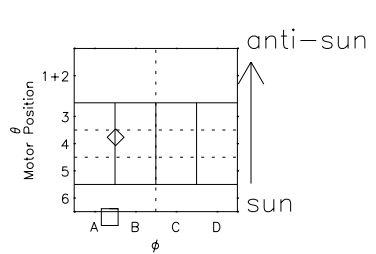

Galileo EPD Real Time Azimuth Anisotropies 00156

Software Version: RTAZIM_MEAN V 1.20
 Data Production: 10-03-01
 Plot Production: Mon Sep 17 11:18:24 2001
 Color File: wondr3
 Geofactor File: 1.1

00:00:00 2000-156	156-06	156-12	156-18	00:00:00 2000-157	
+	+	+	+	+	
8.18	7.91	7.64	7.37	7.10	X JSE(R _j)
111.86	113.15	114.44	115.71	116.97	Y JSE(R _j)
-1.44	-1.43	-1.43	-1.42	-1.42	Z JSE(R _j)

- ◇ = Jupiter look direction
- = Corotation look direction