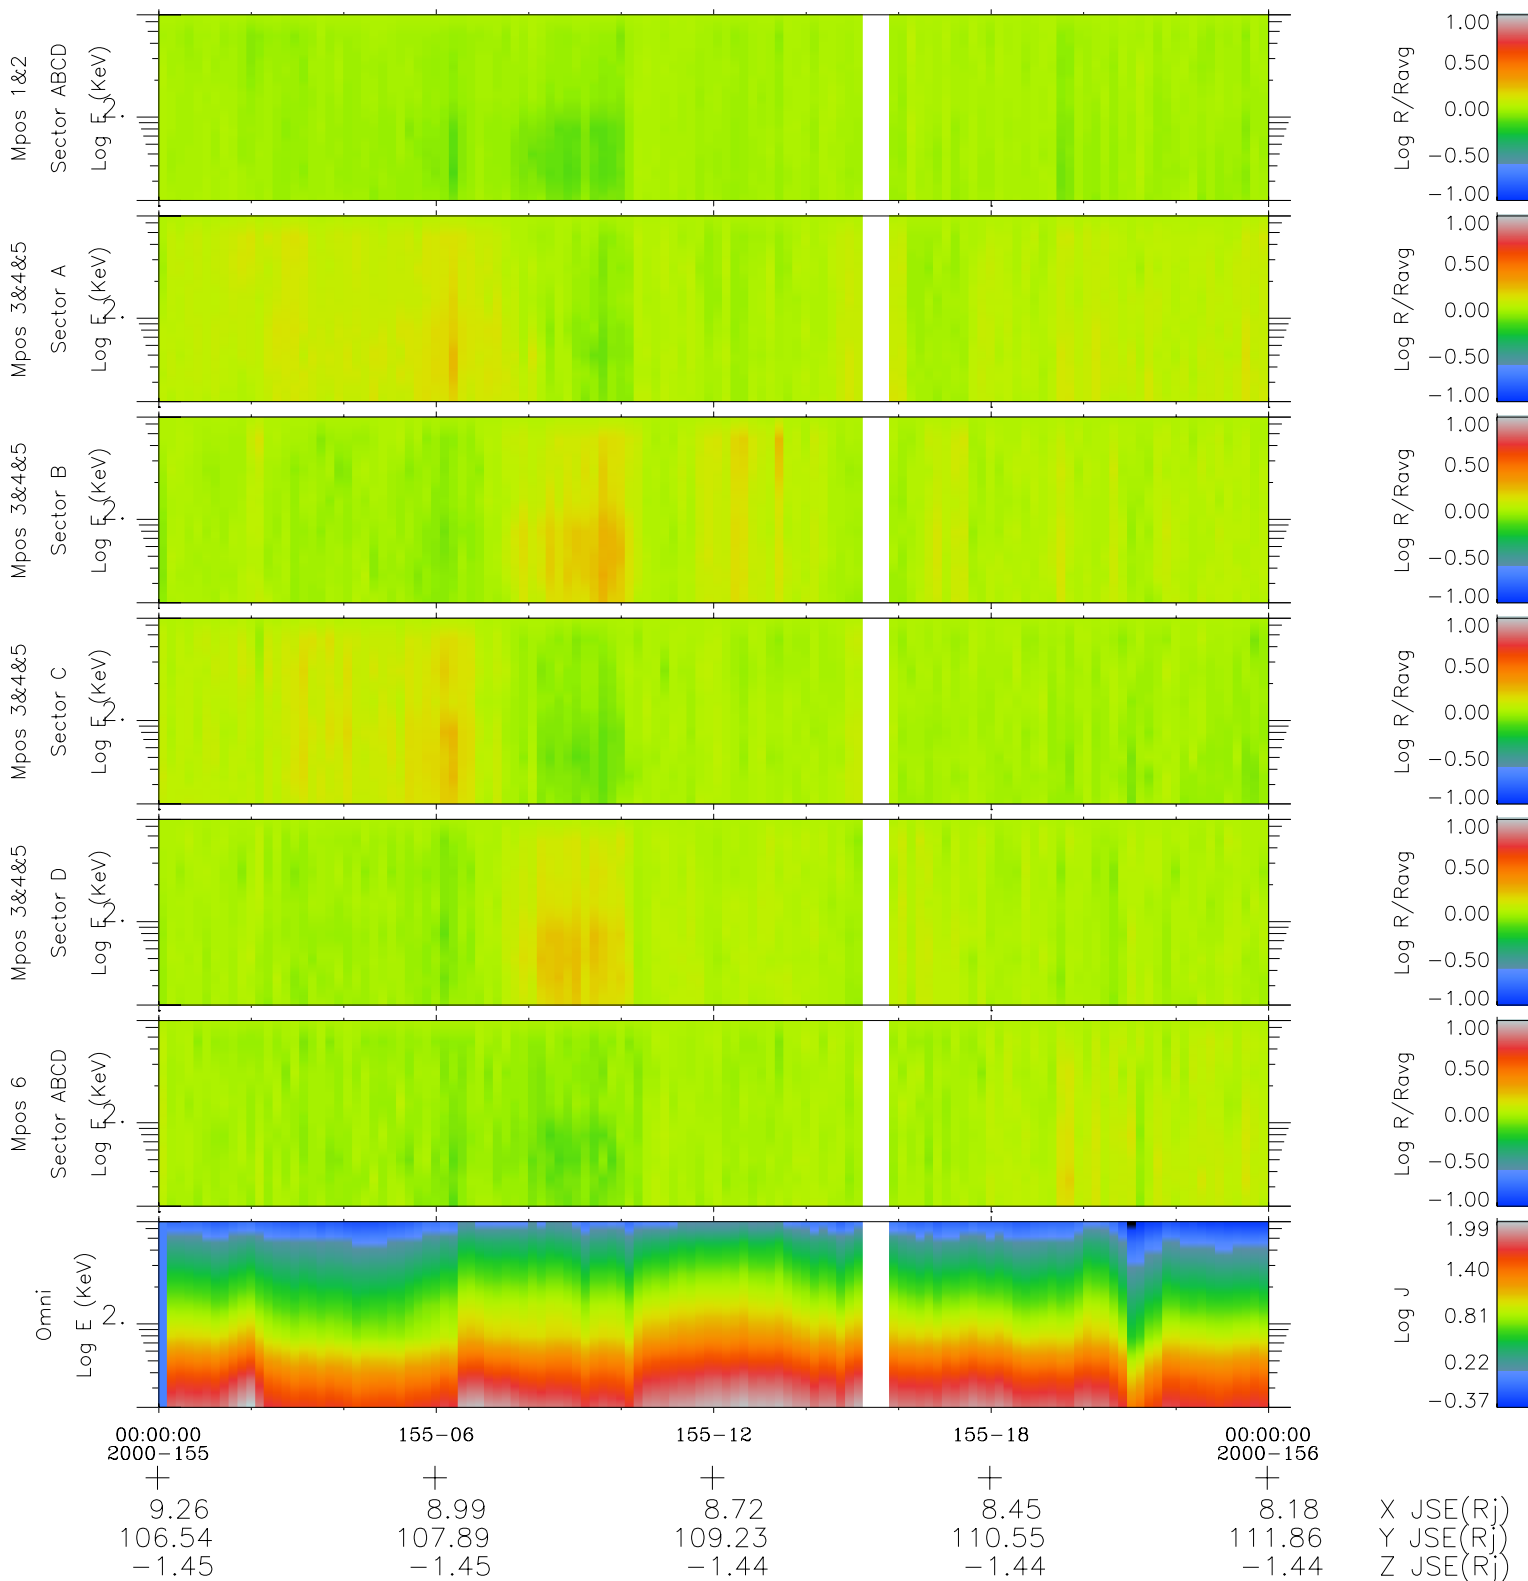

Galileo EPD Real Time R6 Electrons Spectra 00155

Software Version: RTSPEC_R6 V 1.20
 Data Production: 10-03-01
 Plot Production: Mon Sep 17 11:09:31 2001
 Color File: wondr3
 Geofactor File: 1.1

- ◇ = Jupiter look direction
- = Corotation look direction