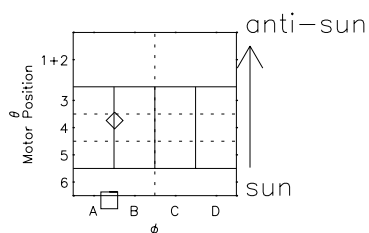

# Galileo EPD Real Time R6 Ions Spectra 00155

Software Version: RTSPEC\_R6 V 1.20  
 Data Production: 10-03-01  
 Plot Production: Mon Sep 17 11:09:25 2001  
 Color File: wondr3  
 Geofactor File: 1.1

- ◇ = Jupiter look direction
- = Corotation look direction