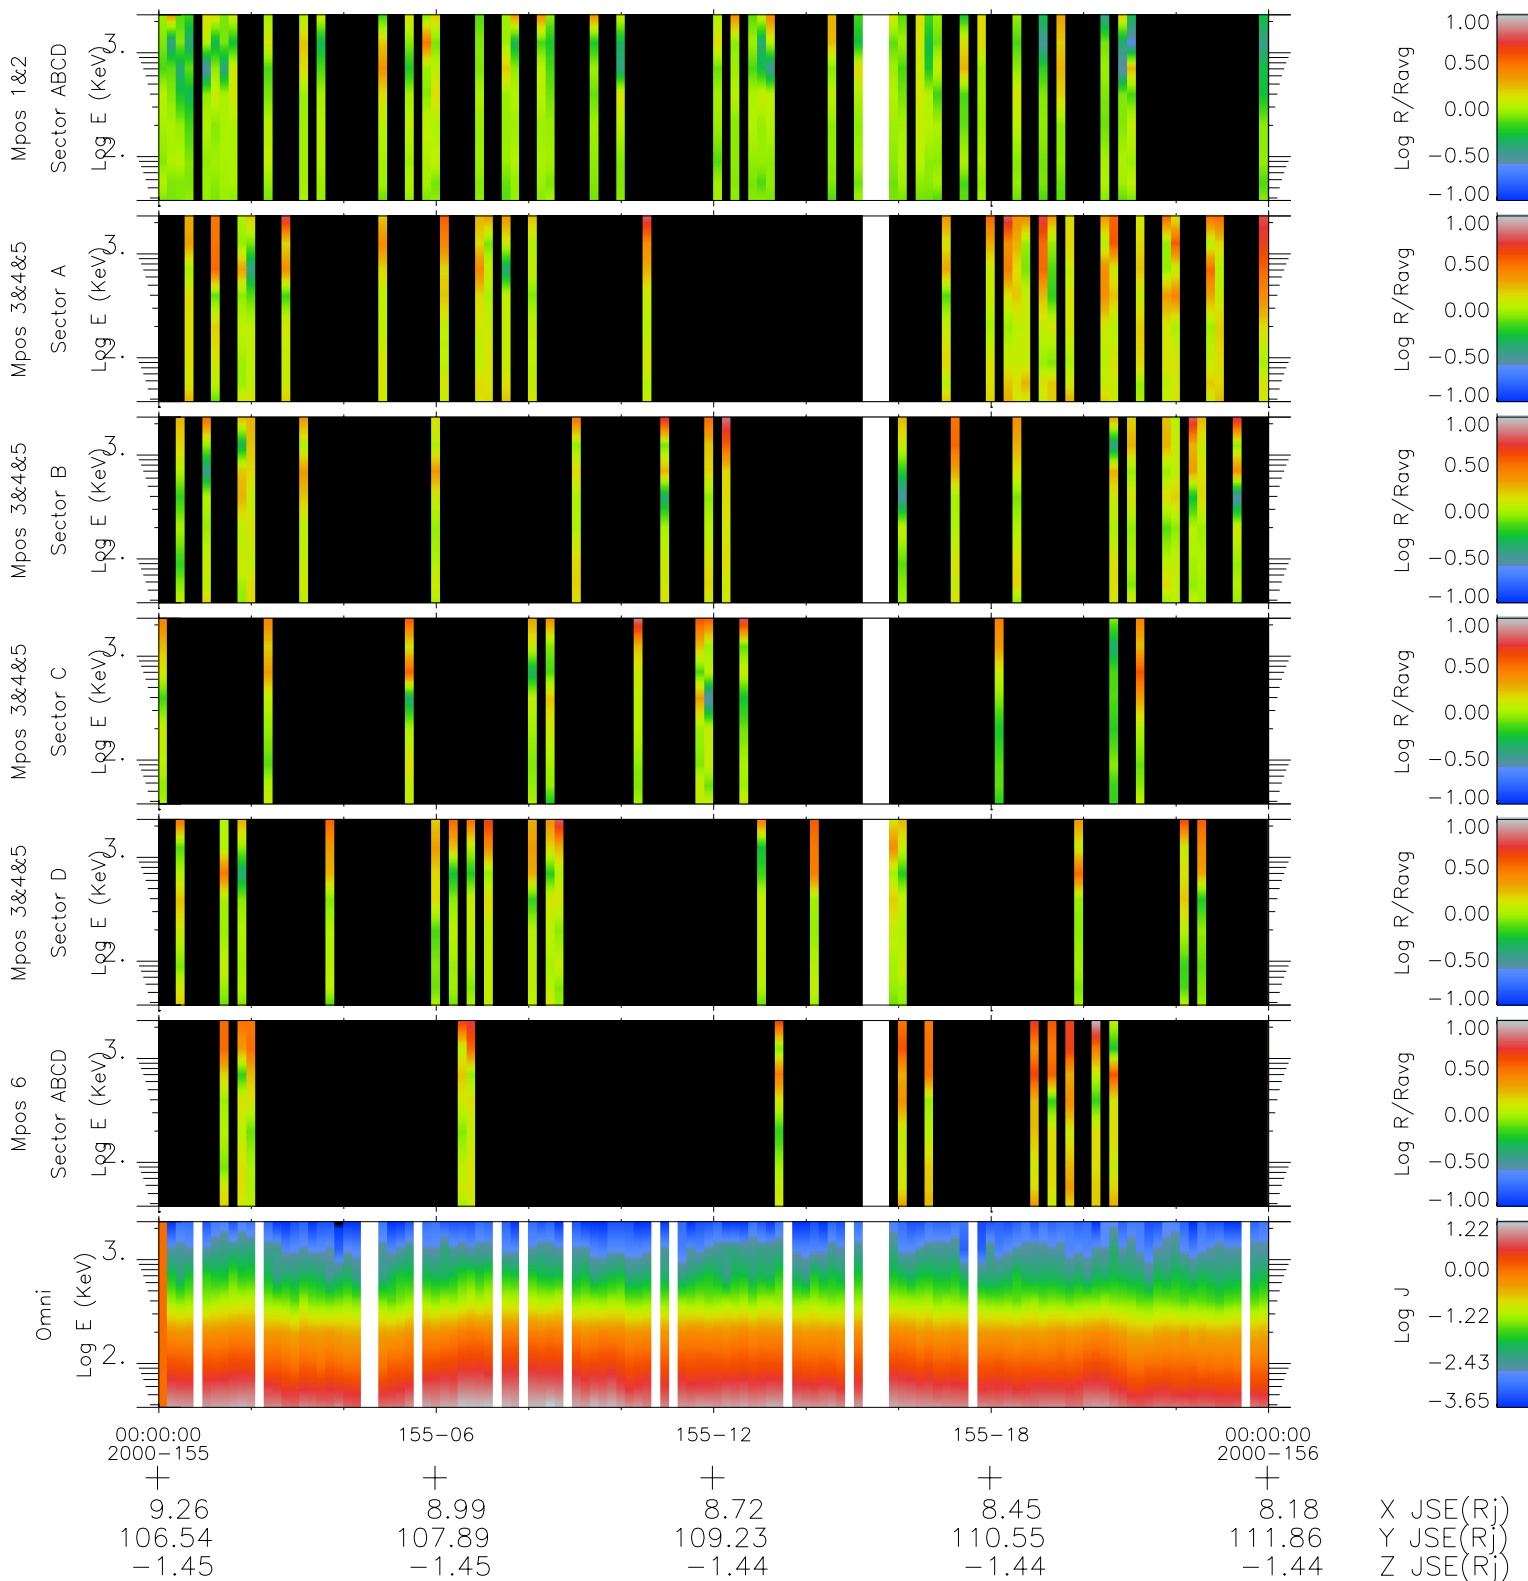

# Galileo EPD Real Time R6 Ions Spectra 00155

Software Version: RTSPEC\_R6 V 1.20  
 Data Production: 10-03-01  
 Plot Production: Mon Sep 17 11:09:25 2001  
 Color File: wondr3  
 Geofactor File: 1.1

- ◇ = Jupiter look direction
- = Corotation look direction