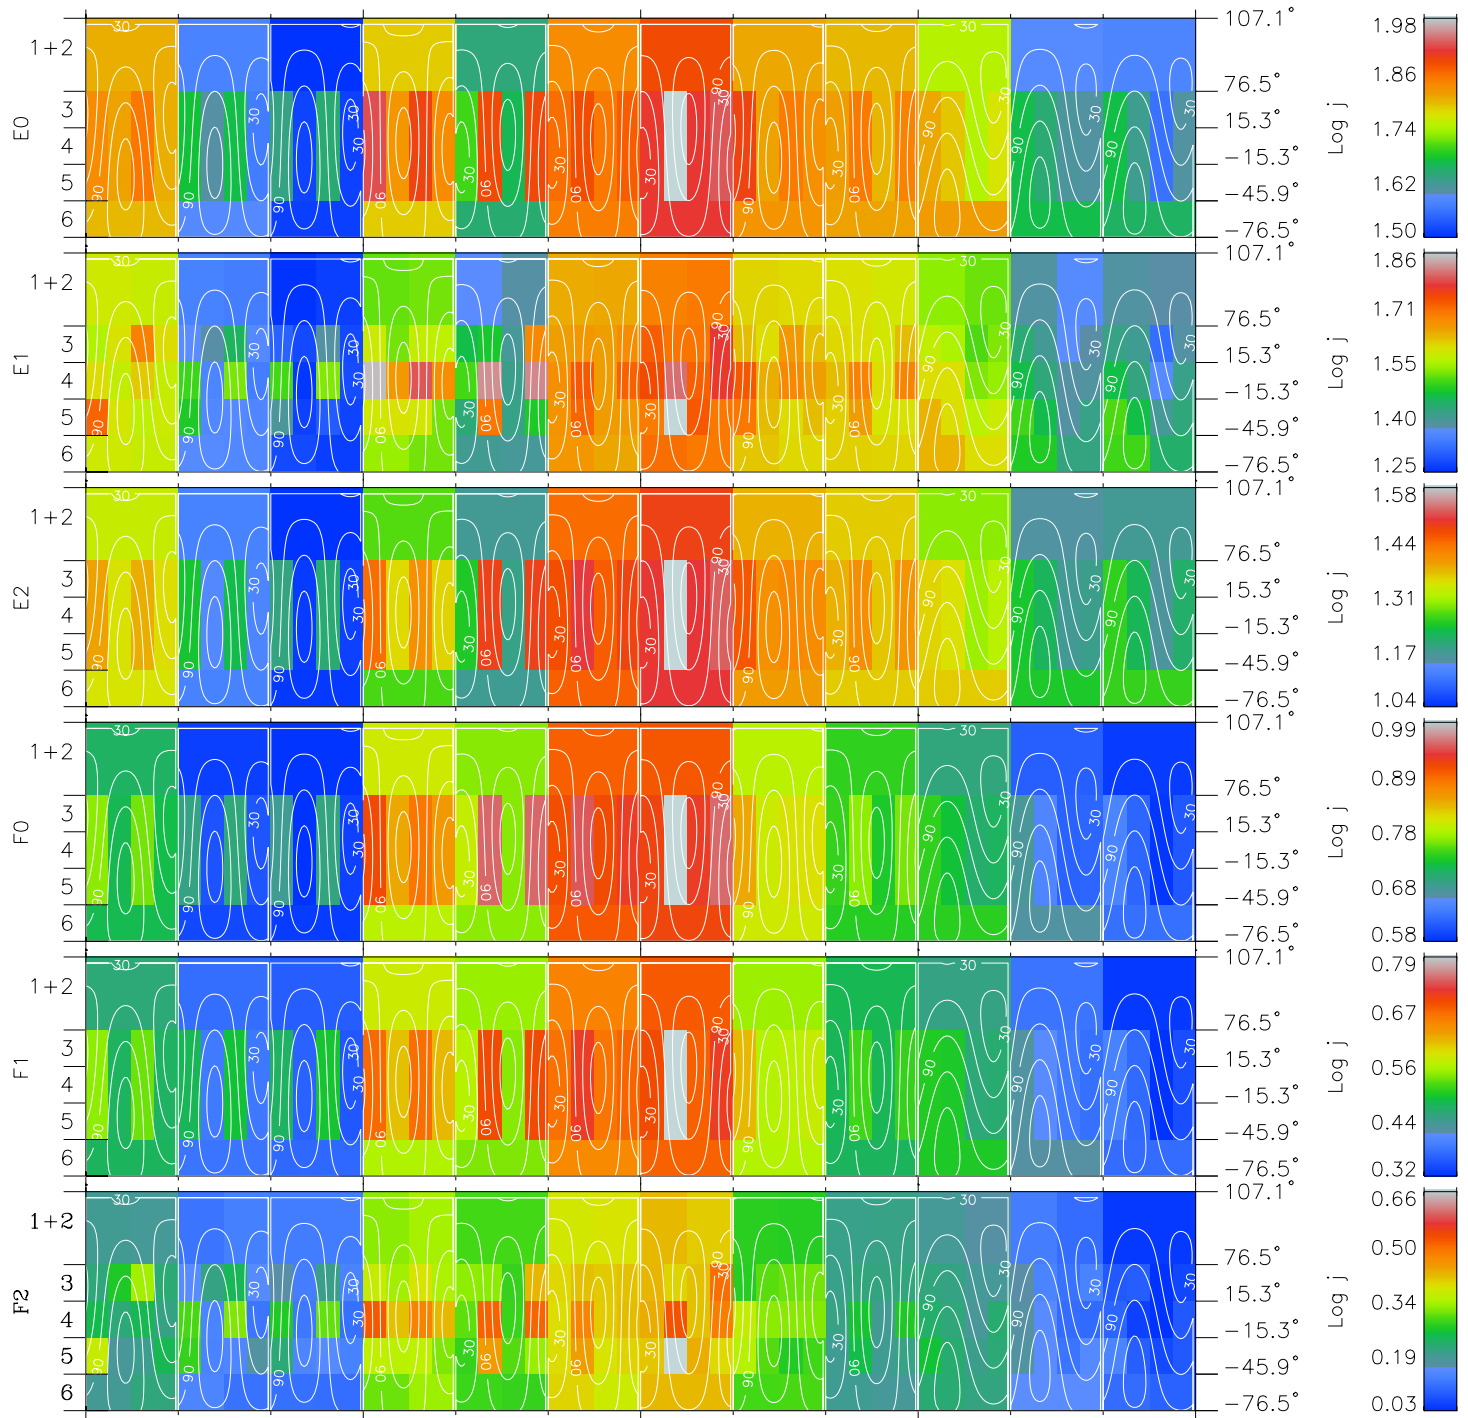

# Galileo EPD Real Time All-Sky Anisotropies 00155

Software Version: RTSKY\_FLUX V 1.20  
 Data Production: 10-03-01  
 Plot Production: Mon Sep 17 11:10:03 2001  
 Color File: wondr3  
 Geofactor File: 1.1

00:00:00  
2000-155

155-06

155-12

155-18

00:00:00  
2000-156

+  
9.26  
106.54  
-1.45

+  
8.99  
107.89  
-1.45

+  
8.72  
109.23  
-1.44

+  
8.45  
110.55  
-1.44

+  
8.18  
111.86  
-1.44

X JSE(R<sub>j</sub>)  
Y JSE(R<sub>j</sub>)  
Z JSE(R<sub>j</sub>)

- ◇ = Jupiter look direction
- = Corotation look direction