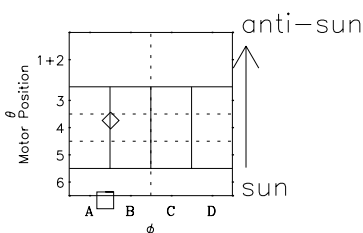

# Galileo EPD Real-Time Six-Sector 00155

Software Version: RTLINE\_R6 V 1.20  
Data Production: 10-03-01  
Plot Production: Mon Sep 17 11:11:30 2001

◇ = Jupiter look direction  
□ = Corotation look direction