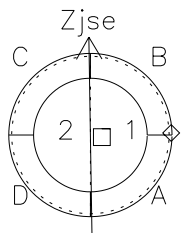

# Galileo EPD Real-Time Six-Sector 00155

Software Version: RTLINE\_R6 V 1.20  
Data Production: 10-03-01  
Plot Production: Mon Sep 17 11:11:30 2001

◇ = Jupiter look direction  
□ = Corotation look direction