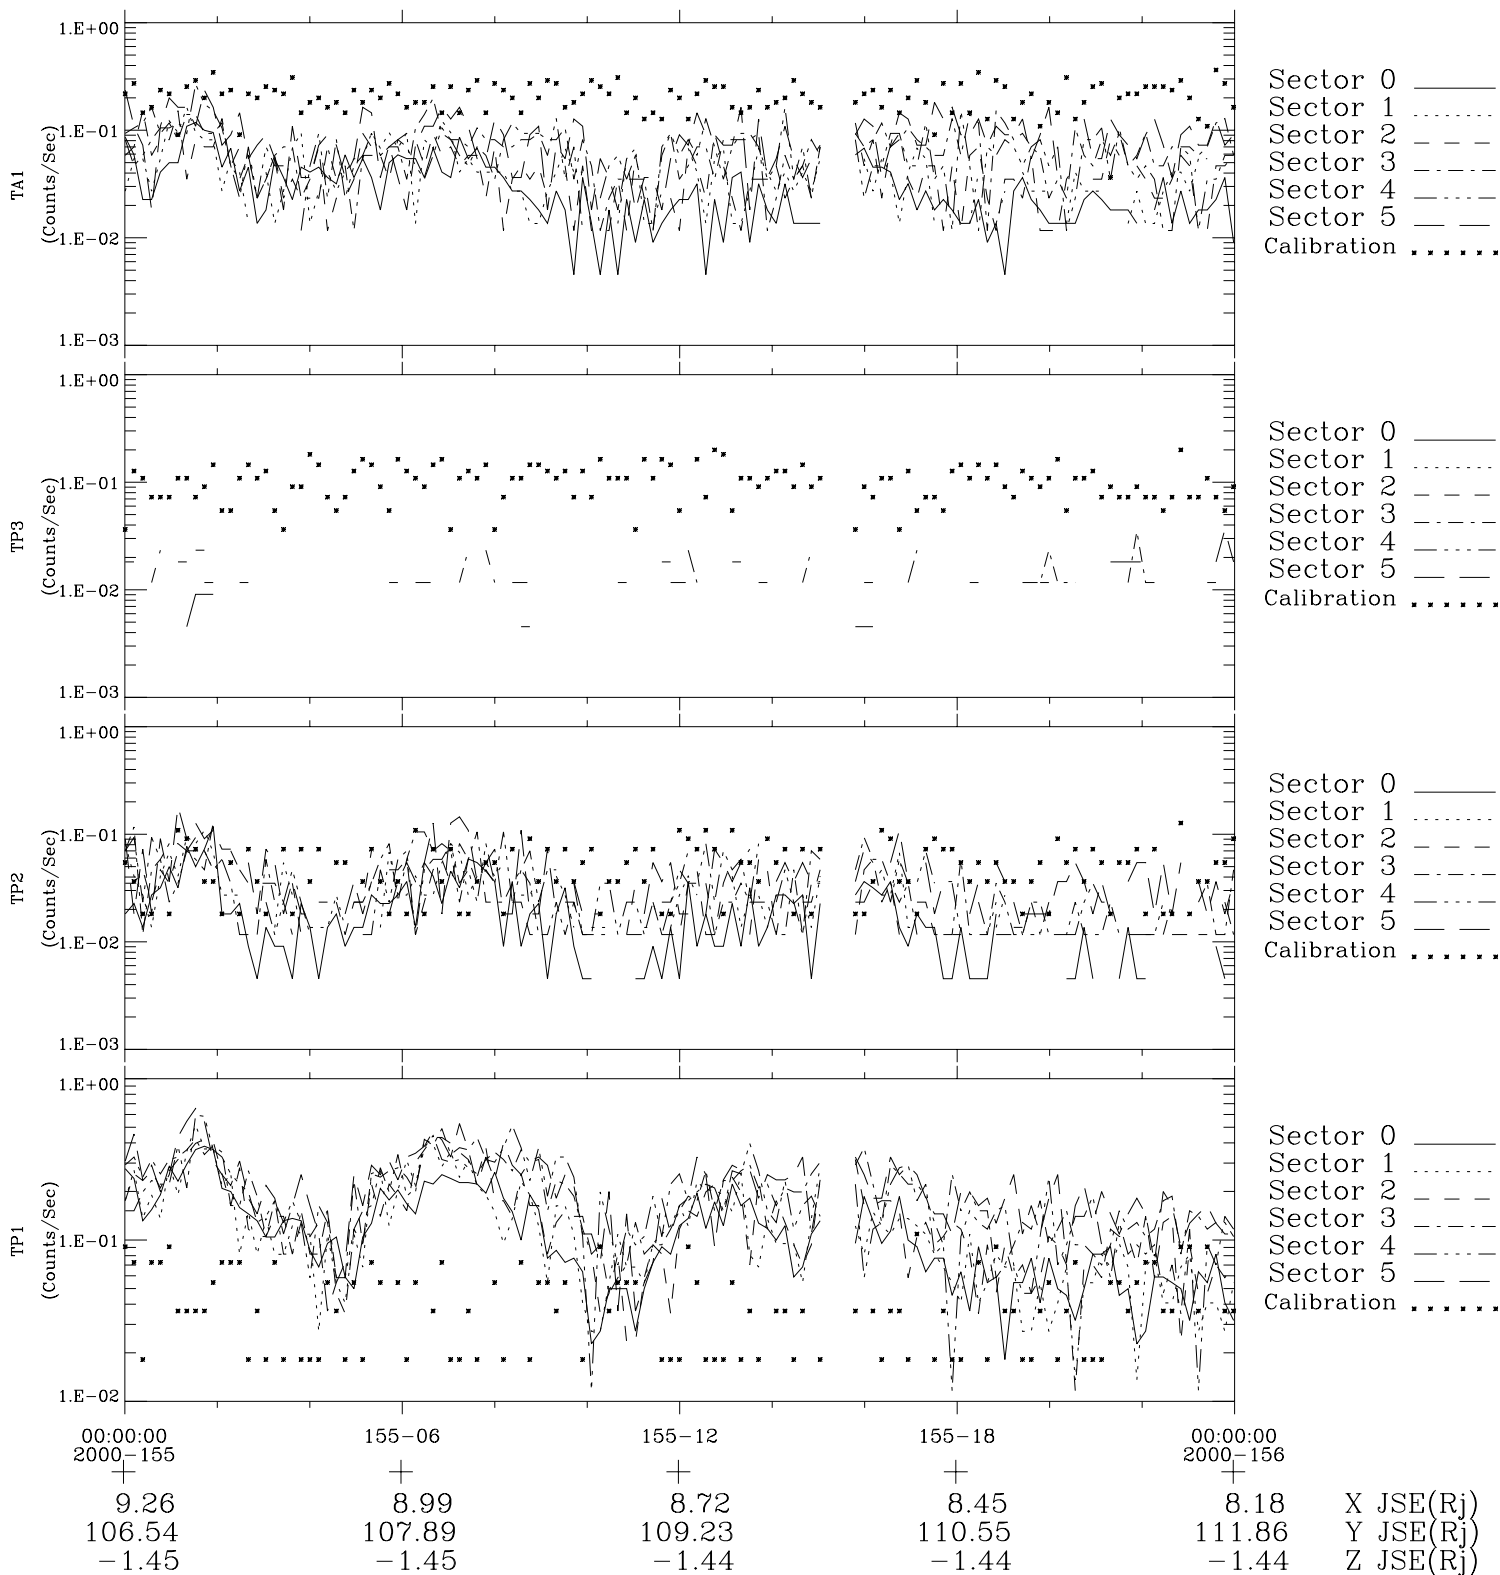

# Galileo EPD Real-Time Six-Sector 00155

Software Version: RTLINE\_R6 V 1.20  
Data Production: 10-03-01  
Plot Production: Mon Sep 17 11:11:29 2001

◇ = Jupiter look direction  
□ = Corotation look direction