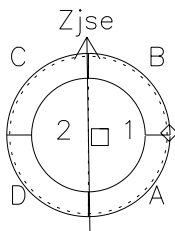

# Galileo EPD Real-Time Six-Sector 00155

Software Version: RTLINE\_R6 V 1.20  
Data Production: 10-03-01  
Plot Production: Mon Sep 17 11:11:29 2001

◇ = Jupiter look direction  
□ = Corotation look direction