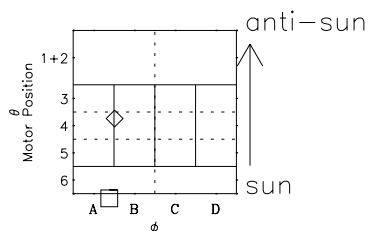

# Galileo EPD Real-Time Six-Sector 00155

Software Version: RTLINE\_R6 V 1.20  
Data Production: 10-03-01  
Plot Production: Mon Sep 17 11:11:29 2001

◇ = Jupiter look direction  
□ = Corotation look direction